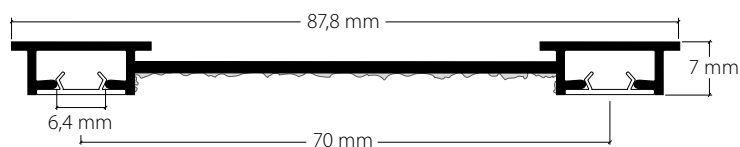

Curtain profile for embedding in plaster, 2-channel with "maxi" channel, VS57 standard

Aluminium, white, RAL 9016

Stock lengths of 4 m, 5 m and 6 m

"maxi" accessories

Installation accessories

Installation

Ceiling installation

Services

**Made-to-measure including opening / insert**

This profile has been treated with primer

**Handling specification:** Ceiling treatment with primer.

**Curved elements:** 1-channel curved elements can be added.

Article description	Order no.
---------------------	-----------

**2-channel flush curtain profile with "maxi" channel**  
 VS57 standard, for clip bracket installation and treated  
 with primer, plaster protective strip inserted

Aluminium, white, RAL 9016

20105.20.AP

Stock lengths of 4 m, 5 m and 6 m

**Ceiling clip bracket KL20105 / 208**  
 for 2-channel curtain profile HM-20105 and 20208

Plastic

21057

**Dowel with grid pin, plastic**  
 for installation clip 21057 for levelling  
 8 mm drill hole for dowel 8 mm