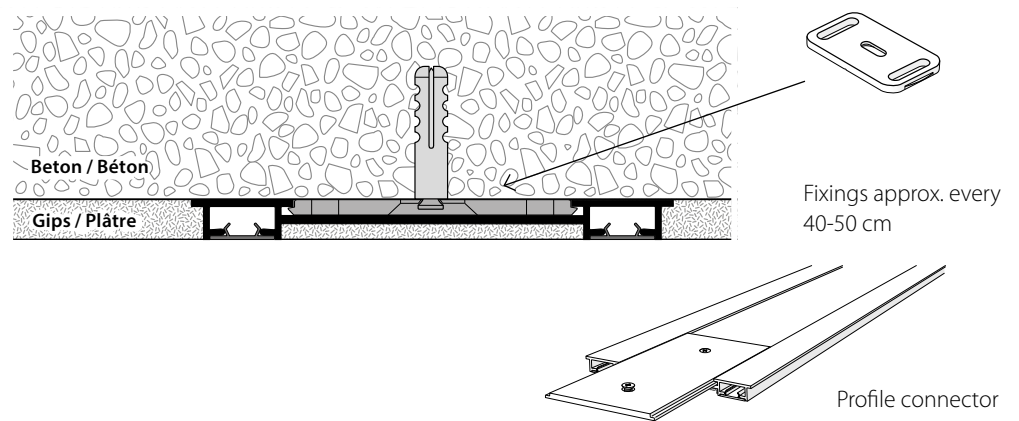

Curtain profile for embedding in plaster, 2-channel with "maxi" channel, VS57 standard

Aluminium, white, RAL 9016

Stock lengths of 4 m, 5 m and 6 m

"maxi" accessories

Installation accessories

Installation

Ceiling installation

Services

**Made-to-measure including opening / insert**

This profile has been treated with primer

**Handling specification:** Ceiling treatment with primer.

**Curved elements:** 1-channel curved elements can be added.

Article description	Order no.
---------------------	-----------

**2-channel flush curtain profile with "maxi" channel**  
 VS57 standard, for clip bracket installation and treated  
 with primer, plaster protective strip inserted