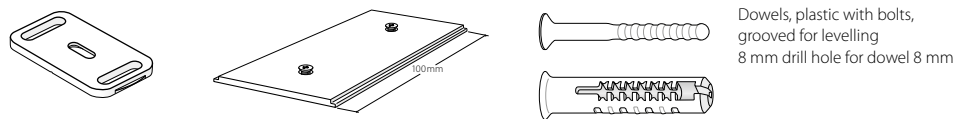

Curtain profile for embedding in plaster, 2-channel with "maxi" channel, VS57 standard

Aluminium, white, RAL 9016

Stock lengths of 4 m, 5 m and 6 m

"maxi" accessories

Installation accessories

Installation

Ceiling installation

Services

**Made-to-measure including opening / insert**

This profile has been treated with primer

**Handling specification:** Ceiling treatment with primer.

**Curved elements:** 1-channel curved elements can be added.

Article description	Order no.
---------------------	-----------

**2-channel flush curtain profile with "maxi" channel**  
 VS57 standard, for clip bracket installation and treated  
 with primer, plaster protective strip inserted