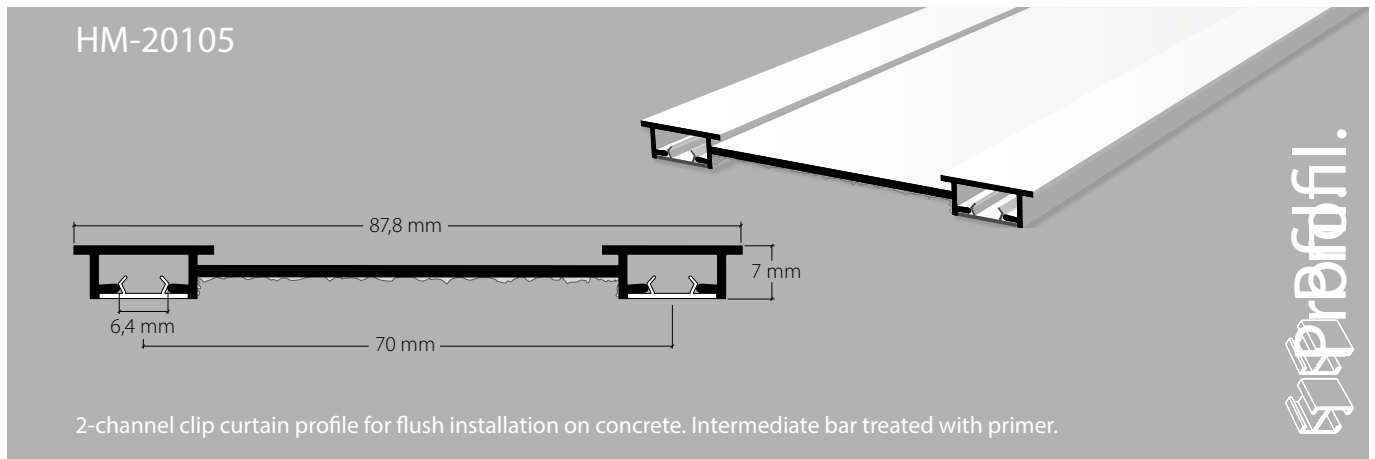

Curtain profile for embedding in plaster, 2-channel with "maxi" channel, VS57 standard

Aluminium, white, RAL 9016

Stock lengths of 4 m, 5 m and 6 m

"maxi" accessories

Installation accessories

Installation

Ceiling installation

Services

**Made-to-measure including opening / insert**

This profile has been treated with primer

**Handling specification:** Ceiling treatment with primer.

**Curved elements:** 1-channel curved elements can be added.

Article description	Order no.
---------------------	-----------

**2-channel flush curtain profile with "maxi" channel**  
 VS57 standard, for clip bracket installation and treated  
 with primer, plaster protective strip inserted