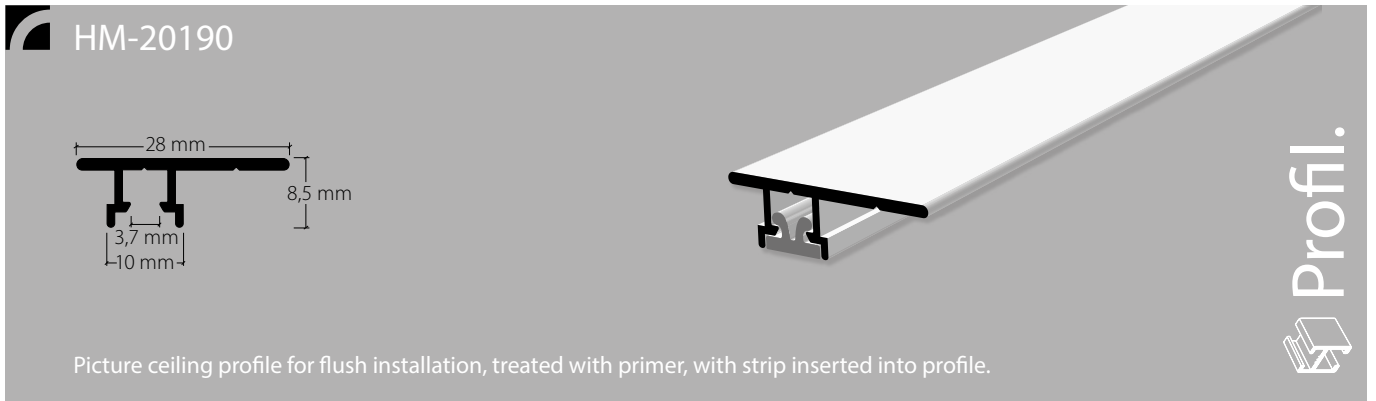

Curtain and picture ceiling profile for embedding in plaster with "mini" channel

Aluminium, white, RAL 9016

Original stock lengths of 6 m

"mini" accessories

Installation accessories

Services

Made-to-measure including opening/insert, complete with inserted plaster strip

This profile cannot be bent

Installation

Ceiling installation plates, screwed and glued, with oval hole for levelling.

Caution: The opening for gliders needs to be made before installation.

Handling specification: