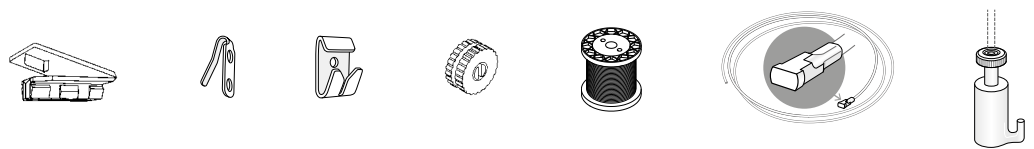

Curtain and picture ceiling profile for embedding in plaster with "mini" channel

Aluminium, white, RAL 9016

Original stock lengths of 6 m

"mini" accessories

Installation accessories

Services

Made-to-measure including opening/insert, complete with inserted plaster strip

This profile cannot be bent

Installation

Ceiling installation plates, screwed and glued, with oval hole for levelling.

Caution: The opening for gliders needs to be made before installation.

Handling specification:

Ceiling treatment only with primer

Article description

Order no.

**"mini" picture ceiling profile for embedding in plaster**

Aluminium, white, RAL 9016

fully assembled, plaster protection strip inserted into profile, treated with primer