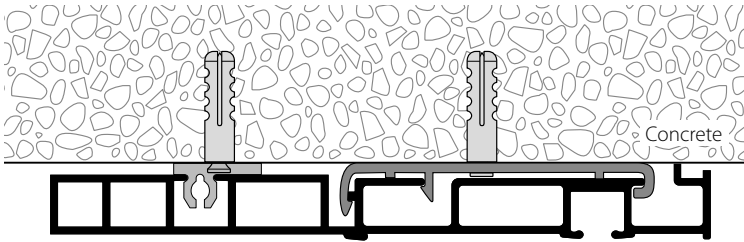

Curtain gallery profile system with "maxi" channel, VS57 standard

1-channel curtain gallery profile, aluminium, for installation with clip brackets on concrete or wood. Suitable for use with VS57 accessories. Suitable for eyelet rollers.

Ceiling bracket for soffit-wall spacer profile

Services

Made-to-measure including opening/insert and mitre

Cutting service

Plan view (seen from above). State room side.

Installation

Installation of gallery profile

Installation with soffit-wall spacer profile

Article description	Order no.
---------------------	-----------

**Curtain gallery profile system 80 x 16 mm** 20371.11  
1-channel

Aluminium, grey, RAL 7038

Aluminium, white matt, RAL 9016 20371.21