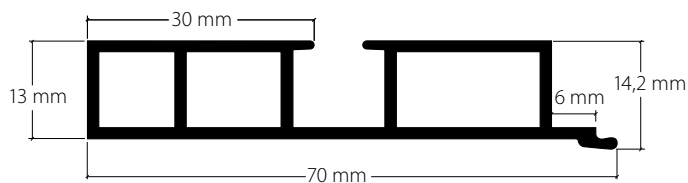

Profil.

Aluminium, grey, RAL 7038

Aluminium, white matt, RAL 9016

Stock lengths of 6 m

"maxi" accessories

Installation accessories

Clip bracket for gallery profile

Soffit-wall spacer profile

Ceiling bracket for soffit-wall spacer profile

Services

Made-to-measure including opening/insert and mitre

Cutting service

Plan view (seen from above). State room side.

Installation

Installation of gallery profile

Installation with soffit-wall spacer profile

Article description	Order no.
---------------------	-----------

**Curtain gallery profile system 80 x 16 mm** 20371.11  
1-channel

Aluminium, grey, RAL 7038

Aluminium, white matt, RAL 9016 20371.21

Stock lengths of 6 m

Made-to-measure + 20%

**Soffit-wall spacer profile 70 x 14.2 mm** 20376.11

Aluminium, grey, RAL 7038

Aluminium, white matt, RAL 9016 20376.21

Stock lengths of 6 m

Made-to-measure + 20%

**Clip bracket, white plastic** 21303.20  
for soffit-wall spacer profile 20376