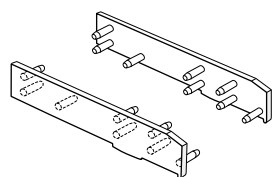

Ceiling bracket for soffit-wall spacer profile

Services

Made-to-measure including opening/insert and mitre

Cutting service

Plan view (seen from above). State room side.

Installation

Installation of gallery profile

Installation with soffit-wall spacer profile

Article description	Order no.
---------------------	-----------

**Curtain gallery profile system 80 x 16 mm** 20371.11  
1-channel

Aluminium, grey, RAL 7038

Aluminium, white matt, RAL 9016 20371.21

Stock lengths of 6 m

Made-to-measure + 20%

**Soffit-wall spacer profile 70 x 14.2 mm** 20376.11

Aluminium, grey, RAL 7038

Aluminium, white matt, RAL 9016 20376.21

Stock lengths of 6 m

Made-to-measure + 20%

**Clip bracket, white plastic** 21303.20  
for soffit-wall spacer profile 20376

**Side cap S371** 21075.14  
Plastic, grey

Plastic, white 21075.20

	Article description	Order no.
	<b>Clip bracket, white plastic</b>	<b>21505.20</b>
	<b>Profile connector V371 / 72</b> Spring steel, white	<b>21079.20</b>
 20 mm	<b>Eyelet roller, white plastic</b> with shaft	<b>25287</b>
 28 mm	<b>Eyelet roller, white plastic</b> with rotatable eyelet	<b>25288</b>
 40 mm	<b>Eyelet roller, white plastic</b> with metal hook	<b>25289</b>