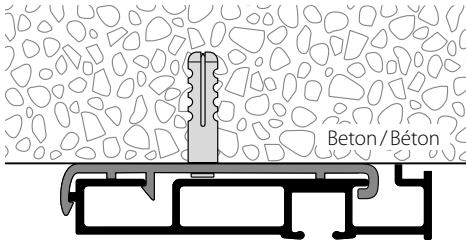

Curtain gallery profile system with "maxi" channel, VS57 standard

1-channel curtain gallery profile, aluminium, for installation with clip brackets on concrete or wood. Suitable for use with VS57 accessories. Suitable for eyelet rollers.

Ceiling bracket for soffit-wall spacer profile

Services

Made-to-measure including opening/insert and mitre

Cutting service

Plan view (seen from above). State room side.

Installation

Installation of gallery profile

Installation with soffit-wall spacer profile

Article description	Order no.
---------------------	-----------

**Curtain gallery profile system 80 x 16 mm** 20371.11  
1-channel

Aluminium, grey, RAL 7038

Aluminium, white matt, RAL 9016 20371.21