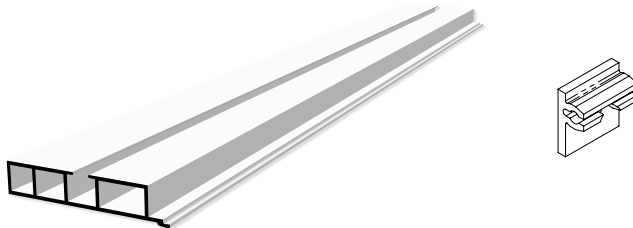

Curtain gallery profile system with "maxi" channel, VS57 standard

1-channel curtain gallery profile, aluminium, for installation with clip brackets on concrete or wood. Suitable for use with VS57 accessories. Suitable for eyelet rollers.

Profil.

Aluminium, grey, RAL 7038

Aluminium, white matt, RAL 9016

Stock lengths of 6 m

"maxi" accessories

Installation accessories

Clip bracket for gallery profile

Soffit-wall spacer profile

Ceiling bracket for soffit-wall spacer profile

Services

Made-to-measure including opening/insert and mitre

Cutting service

Plan view (seen from above). State room side.

Installation

Installation of gallery profile

**Side cap S371** 21075.14  
Plastic, grey

Plastic, white 21075.20

	Article description	Order no.
	<b>Clip bracket, white plastic</b>	<b>21505.20</b>
	<b>Profile connector V371 / 72</b> Spring steel, white	<b>21079.20</b>
 20 mm	<b>Eyelet roller, white plastic</b> with shaft	<b>25287</b>
 28 mm	<b>Eyelet roller, white plastic</b> with rotatable eyelet	<b>25288</b>
 40 mm	<b>Eyelet roller, white plastic</b> with metal hook	<b>25289</b>