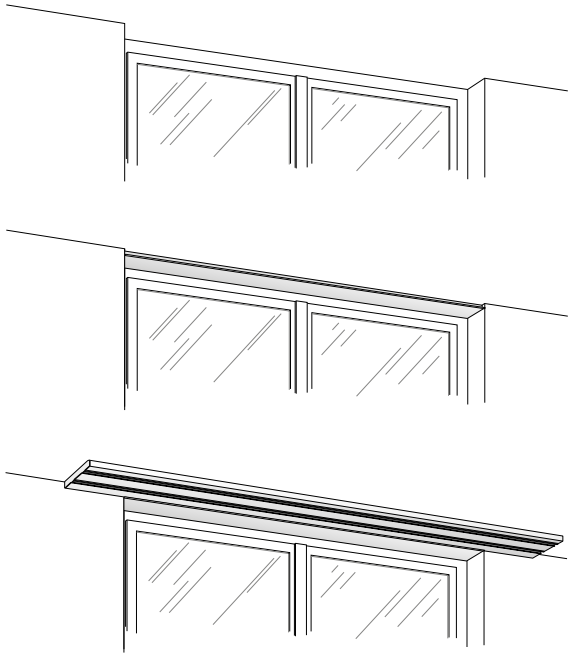

Curtain gallery profile system with "maxi" channel, VS57 standard

1-channel curtain gallery profile, aluminium, for installation with clip brackets on concrete or wood. Suitable for use with VS57 accessories. Suitable for eyelet rollers.

Ceiling bracket for soffit-wall spacer profile

Services

Made-to-measure including opening/insert and mitre

Cutting service

Plan view (seen from above). State room side.

Installation

Installation of gallery profile

Installation with soffit-wall spacer profile

Article description	Order no.
---------------------	-----------

**Curtain gallery profile system 80 x 16 mm** 20371.11  
1-channel

Aluminium, grey, RAL 7038

Aluminium, white matt, RAL 9016 20371.21