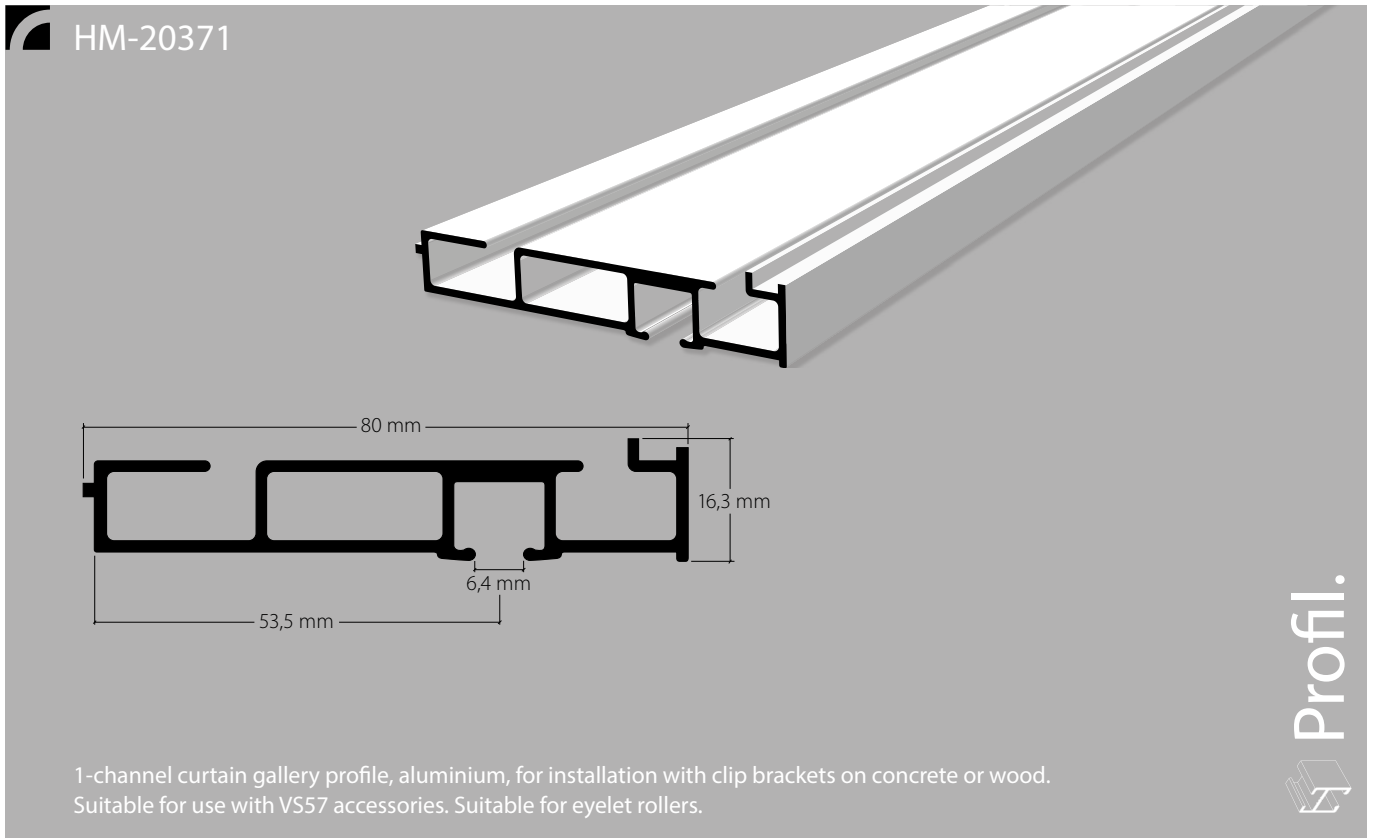

Curtain gallery profile system with "maxi" channel, VS57 standard

1-channel curtain gallery profile, aluminium, for installation with clip brackets on concrete or wood. Suitable for use with VS57 accessories. Suitable for eyelet rollers.

Profil.

Aluminium, grey, RAL 7038

Aluminium, white matt, RAL 9016

Stock lengths of 6 m

"maxi" accessories

Installation accessories

Clip bracket for gallery profile

Soffit-wall spacer profile

Ceiling bracket for soffit-wall spacer profile

Services

Made-to-measure including opening/insert and mitre

Cutting service

Plan view (seen from above). State room side.

Installation

Installation of gallery profile

**Side cap S371** 21075.14  
Plastic, grey

Plastic, white 21075.20

	Article description	Order no.
	<b>Clip bracket, white plastic</b>	<b>21505.20</b>
	<b>Profile connector V371 / 72</b> Spring steel, white	<b>21079.20</b>
 20 mm	<b>Eyelet roller, white plastic</b> with shaft	<b>25287</b>
 28 mm	<b>Eyelet roller, white plastic</b> with rotatable eyelet	<b>25288</b>
 40 mm	<b>Eyelet roller, white plastic</b> with metal hook	<b>25289</b>