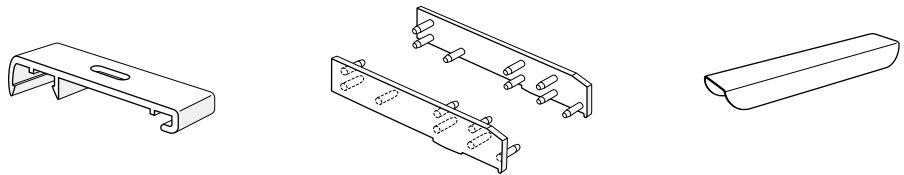

Curtain gallery profile system with "maxi" channel, VS57 standard

1-channel curtain gallery profile, aluminium, for installation with clip brackets on concrete or wood. Suitable for use with VS57 accessories. Suitable for eyelet rollers.

Profil.

Aluminium, grey, RAL 7038

Aluminium, white matt, RAL 9016

Stock lengths of 6 m

"maxi" accessories

Installation accessories

Clip bracket for gallery profile

Soffit-wall spacer profile

Ceiling bracket for soffit-wall spacer profile

Services

Made-to-measure including opening/insert and mitre

Cutting service

Plan view (seen from above). State room side.

Installation

Installation of gallery profile

**Side cap S371** 21075.14  
Plastic, grey

Plastic, white 21075.20

	Article description	Order no.
	<b>Clip bracket, white plastic</b>	<b>21505.20</b>
	<b>Profile connector V371 / 72</b> Spring steel, white	<b>21079.20</b>
 20 mm	<b>Eyelet roller, white plastic</b> with shaft	<b>25287</b>
 28 mm	<b>Eyelet roller, white plastic</b> with rotatable eyelet	<b>25288</b>
 40 mm	<b>Eyelet roller, white plastic</b> with metal hook	<b>25289</b>