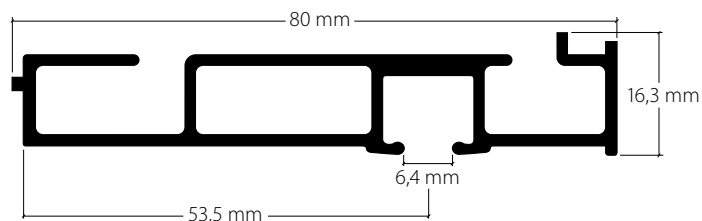

Curtain gallery profile system with "maxi" channel, VS57 standard

1-channel curtain gallery profile, aluminium, for installation with clip brackets on concrete or wood. Suitable for use with VS57 accessories. Suitable for eyelet rollers.

Profil.

Aluminium, grey, RAL 7038

Aluminium, white matt, RAL 9016

Stock lengths of 6 m

"maxi" accessories

Installation accessories

Clip bracket for gallery profile

Soffit-wall spacer profile

Ceiling bracket for soffit-wall spacer profile

Services

Made-to-measure including opening/insert and mitre

Cutting service

Plan view (seen from above). State room side.

Installation

Installation of gallery profile

Installation with soffit-wall spacer profile

Article description	Order no.
---------------------	-----------

**Curtain gallery profile system 80 x 16 mm** 20371.11  
1-channel

Aluminium, grey, RAL 7038

Aluminium, white matt, RAL 9016 20371.21