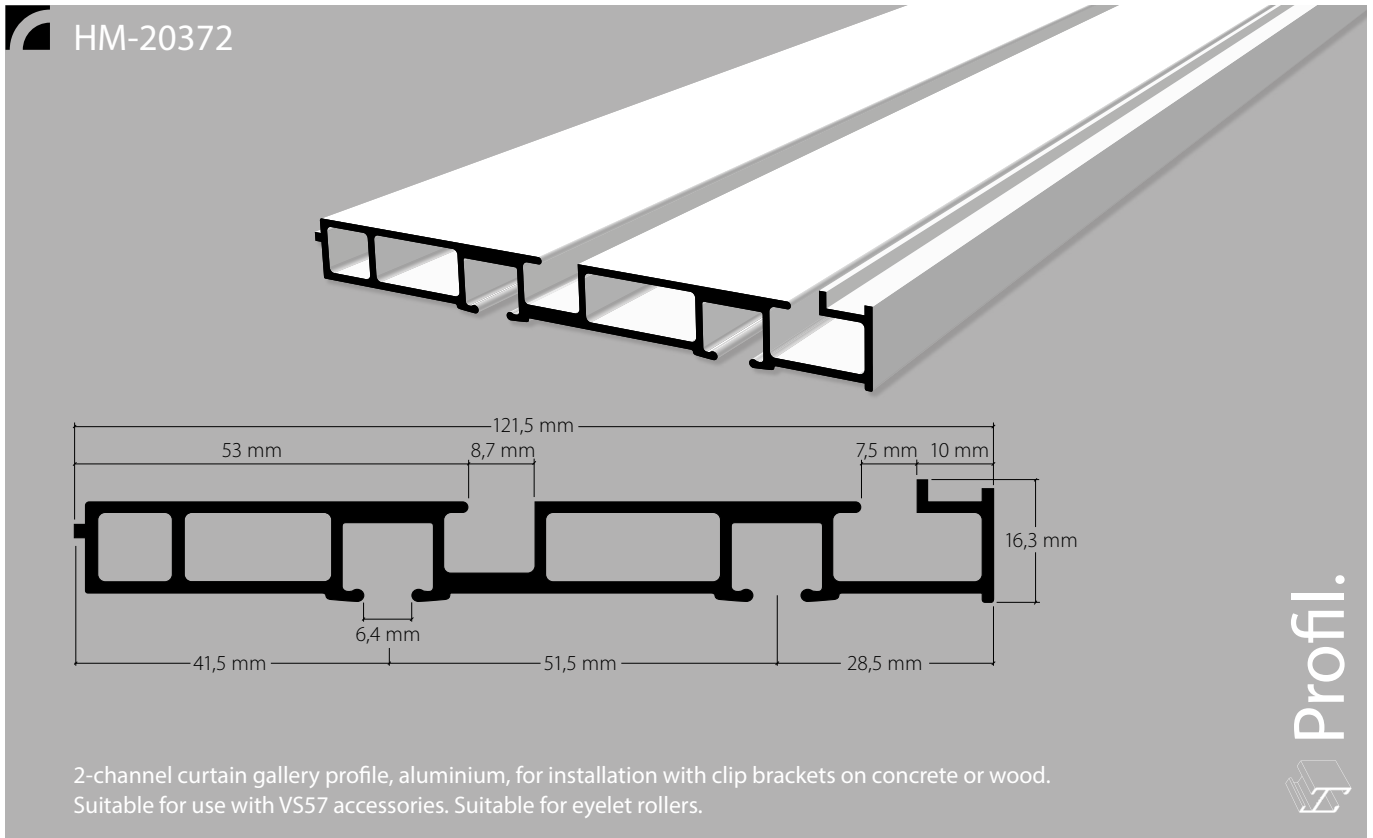

Curtain gallery profile system with "maxi" channel, VS57 standard

Aluminium, grey, RAL 7038

Aluminium, white matt, RAL 9016

Stock lengths of 6 m

"maxi" accessories

Installation accessories

Clip bracket for gallery profile

Soffit-wall spacer profile

Ceiling bracket for soffit-wall spacer profile

Services

Made-to-measure including opening/insert and mitre

Cutting service

Plan view (seen from above). State room side.

Installation

Installation of gallery profile

Installation with soffit-wall spacer profile

Article description	Order no.
---------------------	-----------

Curtain gallery profile system 120 x 16 mm 20372.11
2-channel

Aluminium, grey, RAL 7038

Aluminium, white matt, RAL 9016 20372.21

Stock lengths of 6 m

Made-to-measure + 20%

Soffit-wall spacer profile 70 x 14.2 mm 20376.11

Aluminium, grey, RAL 7038

Aluminium, white matt, RAL 9016 20376.21

Stock lengths of 6 m