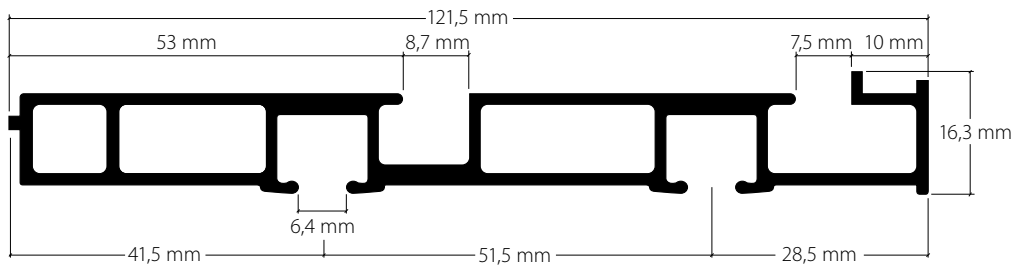

Curtain gallery profile system with "maxi" channel, VS57 standard

Aluminium, grey, RAL 7038

Aluminium, white matt, RAL 9016

Stock lengths of 6 m

"maxi" accessories

Installation accessories

Clip bracket for gallery profile

Soffit-wall spacer profile

Ceiling bracket for soffit-wall spacer profile

Services

Made-to-measure including opening/insert and mitre

Cutting service

Plan view (seen from above). State room side.

Installation

Installation of gallery profile

Installation with soffit-wall spacer profile

Article description	Order no.
---------------------	-----------

Curtain gallery profile system 120 x 16 mm 20372.11
2-channel

Aluminium, grey, RAL 7038

Aluminium, white matt, RAL 9016 20372.21

Stock lengths of 6 m

Made-to-measure + 20%

Soffit-wall spacer profile 70 x 14.2 mm 20376.11

Aluminium, grey, RAL 7038

Aluminium, white matt, RAL 9016 20376.21

Stock lengths of 6 m