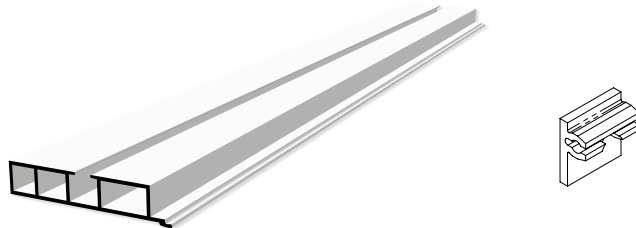

Curtain gallery profile system with "maxi" channel, VS57 standard

Aluminium, grey, RAL 7038

Aluminium, white matt, RAL 9016

Stock lengths of 6 m

"maxi" accessories

Installation accessories

Clip bracket for gallery profile

Soffit-wall spacer profile

Ceiling bracket for soffit-wall spacer profile

Services

Made-to-measure including opening/insert and mitre

Cutting service

Plan view (seen from above). State room side.

Installation

Installation of gallery profile

Installation with soffit-wall spacer profile

Article description	Order no.
---------------------	-----------

Curtain gallery profile system 120 x 16 mm 20372.11
2-channel

Aluminium, grey, RAL 7038