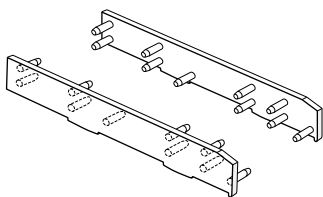

Installation of gallery profile

Installation with soffit-wall spacer profile

Article description	Order no.
---------------------	-----------

Curtain gallery profile system 120 x 16 mm 20372.11
2-channel

Aluminium, grey, RAL 7038

Aluminium, white matt, RAL 9016 20372.21

Stock lengths of 6 m

Made-to-measure + 20%

Soffit-wall spacer profile 70 x 14.2 mm 20376.11

Aluminium, grey, RAL 7038

Aluminium, white matt, RAL 9016 20376.21

Stock lengths of 6 m

Made-to-measure + 20%

Clip bracket, white plastic
for soffit-wall spacer profile 20376

21303.20

Side cap S372

Plastic, grey

21076.14

Plastic, white

21076.20

	Article description	Order no.
	Clip bracket, white plastic	21072.20
	Profile connector V371 / 72 Spring steel, white	21079.20
	Eyelet roller, white plastic with shaft	25287
	Eyelet roller, white plastic with rotatable eyelet	25288
	Eyelet roller, white plastic with metal hook	25289