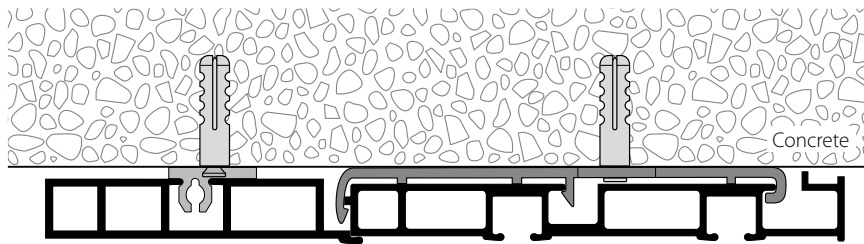

Curtain gallery profile system with "maxi" channel, VS57 standard

Aluminium, grey, RAL 7038

Aluminium, white matt, RAL 9016

Stock lengths of 6 m

"maxi" accessories

Installation accessories

Clip bracket for gallery profile

Soffit-wall spacer profile

Ceiling bracket for soffit-wall spacer profile

Services

Made-to-measure including opening/insert and mitre

Cutting service

Plan view (seen from above). State room side.

Installation

Installation of gallery profile

Installation with soffit-wall spacer profile

Article description	Order no.
---------------------	-----------

Curtain gallery profile system 120 x 16 mm 20372.11
2-channel

Aluminium, grey, RAL 7038