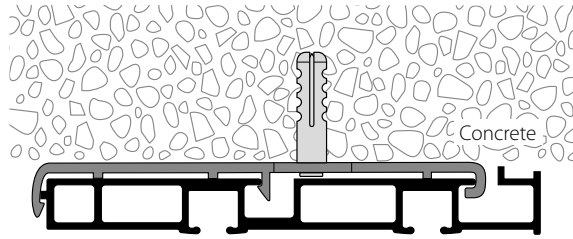

Curtain gallery profile system with "maxi" channel, VS57 standard

Aluminium, grey, RAL 7038

Aluminium, white matt, RAL 9016

Stock lengths of 6 m

"maxi" accessories

Installation accessories

Clip bracket for gallery profile

Soffit-wall spacer profile

Ceiling bracket for soffit-wall spacer profile

Services

Made-to-measure including opening/insert and mitre

Cutting service

Plan view (seen from above). State room side.

Installation

Installation of gallery profile

Installation with soffit-wall spacer profile

Article description	Order no.
---------------------	-----------

Curtain gallery profile system 120 x 16 mm 20372.11
2-channel

Aluminium, grey, RAL 7038