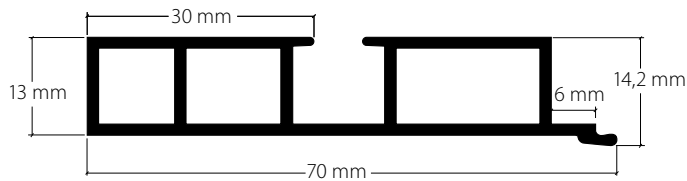

Curtain gallery profile system with "maxi" channel, VS57 standard

Aluminium, grey, RAL 7038

Aluminium, white matt, RAL 9016

Stock lengths of 6 m

"maxi" accessories

Installation accessories

Clip bracket for gallery profile

Soffit-wall spacer profile

Ceiling bracket for soffit-wall spacer profile

Services

Made-to-measure including opening/insert and mitre

Cutting service

Plan view (seen from above). State room side.

Installation

Installation of gallery profile

Installation with soffit-wall spacer profile

Article description	Order no.
---------------------	-----------

Curtain gallery profile system 120 x 16 mm 20372.11
2-channel

Aluminium, grey, RAL 7038

Aluminium, white matt, RAL 9016 20372.21

Stock lengths of 6 m

Made-to-measure + 20%

Soffit-wall spacer profile 70 x 14.2 mm 20376.11

Aluminium, grey, RAL 7038

Aluminium, white matt, RAL 9016 20376.21

Stock lengths of 6 m