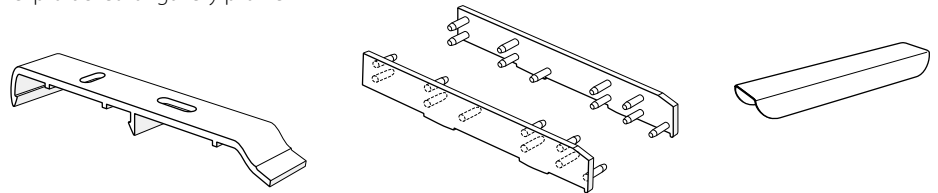

Curtain gallery profile system with "maxi" channel, VS57 standard

Aluminium, grey, RAL 7038

Aluminium, white matt, RAL 9016

Stock lengths of 6 m

"maxi" accessories

Installation accessories

Clip bracket for gallery profile

Soffit-wall spacer profile

Ceiling bracket for soffit-wall spacer profile

Services

Made-to-measure including opening/insert and mitre

Cutting service

Plan view (seen from above). State room side.

Installation

Installation of gallery profile

Installation with soffit-wall spacer profile

Article description	Order no.
---------------------	-----------

Curtain gallery profile system 120 x 16 mm 20372.11
2-channel

Aluminium, grey, RAL 7038