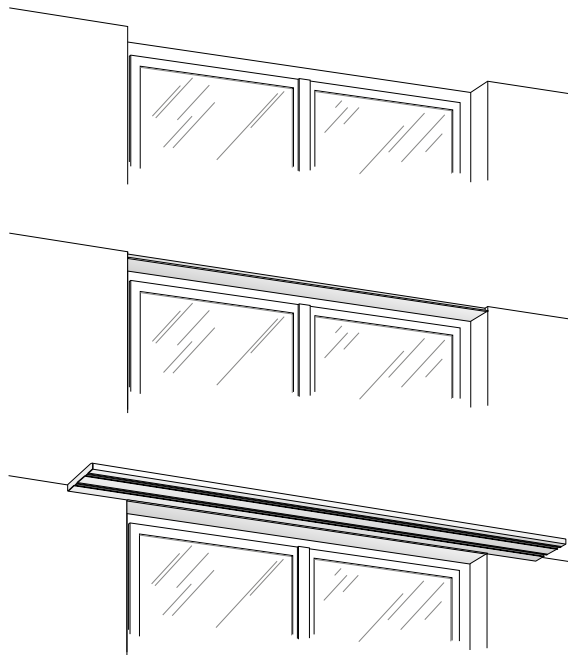

Curtain gallery profile system with "maxi" channel, VS57 standard

Aluminium, grey, RAL 7038

Aluminium, white matt, RAL 9016

Stock lengths of 6 m

"maxi" accessories

Installation accessories

Clip bracket for gallery profile

Soffit-wall spacer profile

Ceiling bracket for soffit-wall spacer profile

Services

Made-to-measure including opening/insert and mitre

Cutting service

Plan view (seen from above). State room side.

Installation

Installation of gallery profile

Installation with soffit-wall spacer profile

Article description	Order no.
---------------------	-----------

Curtain gallery profile system 120 x 16 mm 20372.11
2-channel

Aluminium, grey, RAL 7038