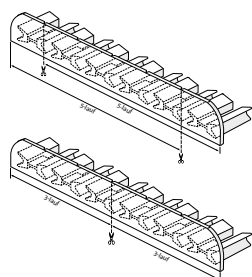

Side cap S20803/S20805
for panel curtain rail HM-20803/20805

Plastic, grey 21030.14

Plastic, white 21030.20