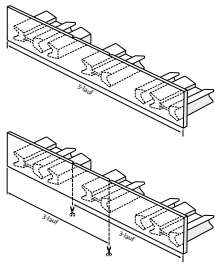

This profile cannot be bent, but can be mitred.

Installation

Clamping bolt

Clip

Fixings approx. every 40-50 cm

Wall installation with Rail-Line bracket

Article description	Order no.
---------------------	-----------

Panel curtain profile system with "maxi" channel, 3-channel

Aluminium, natural anodised 20813.10

Aluminium, white, RAL 9016 20813.20

Stock lengths of 4 m and 6 m

Made-to-measure + 20%

Side cap S20813/S20815
for panel curtain rail HM-20813/20815

Plastic, grey 21034.14

Plastic, white 21034.20

Installation of clamping bolt, white plastic 21031.20
for panel curtain rails HM-20803/813

Installation clip, metal 21033
for panel curtain rails HM-20803/813