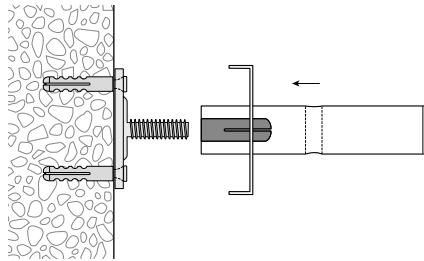

This profile cannot be bent, but can be mitred.

Installation

Clamping bolt

Clip

Fixings approx. every 40-50 cm

Wall installation with Rail-Line bracket

Article description	Order no.
---------------------	-----------