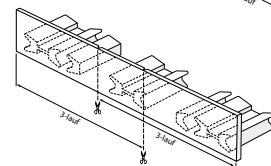

Panel curtain profile system with "maxi" channel, 5-channel

Aluminium, natural anodised

Aluminium, white, RAL 9016

Stock lengths of 4 m and 6 m

"maxi" accessories

Installation accessories

Services

Made-to-measure including opening/insert

This profile cannot be bent, but can be mitred.

Installation

Installation on concrete

Clamping bolt

Clip

Fixings approx. every 40-50 cm

Wall installation with Rail-Line bracket

Article description	Order no.
---------------------	-----------