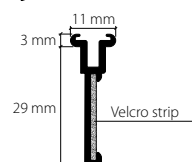

Stock lengths of 3 m

Made-to-measure + 20%

**Side cap, white plastic
for panel carrier**
with eyelet for sliding rod

21618.20