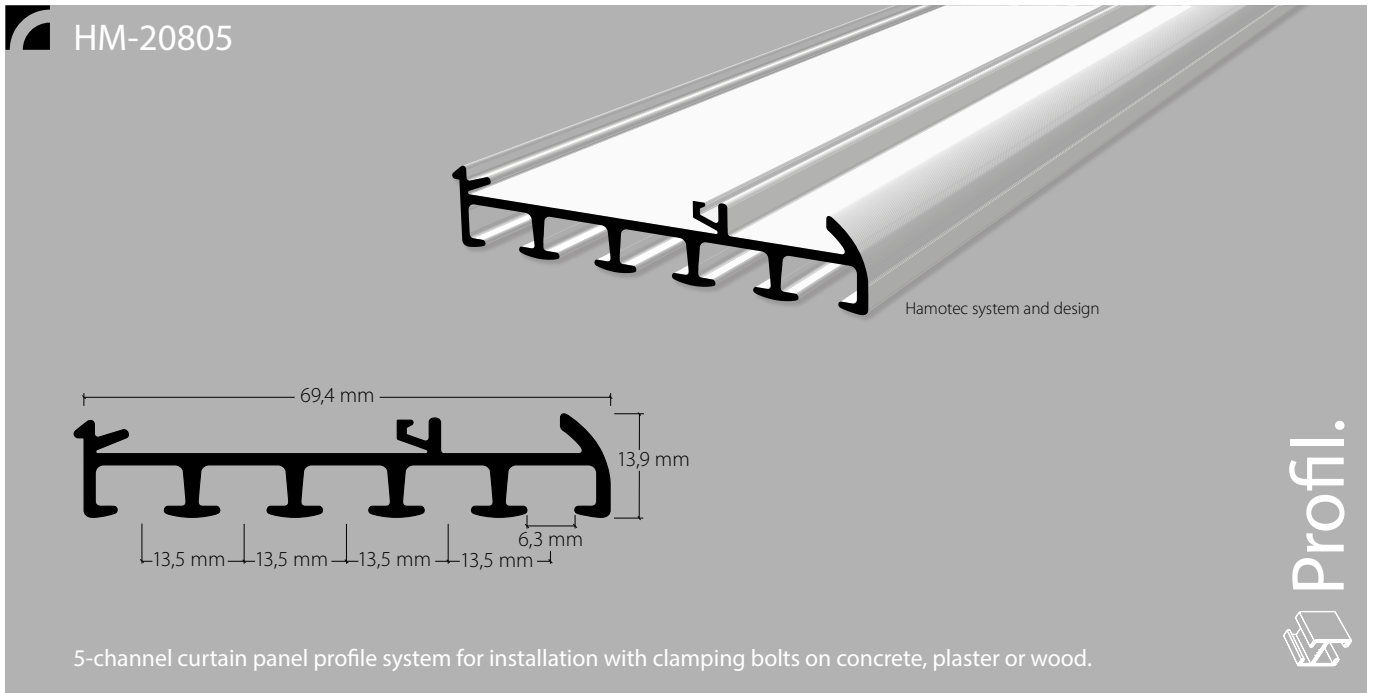

Panel curtain profile system with "maxi" channel, 5-channel

5-channel curtain panel profile system for installation with clamping bolts on concrete, plaster or wood.

Aluminium, natural anodised

Aluminium, white, RAL 9016

Stock lengths of 4 m and 6 m

"maxi" accessories

Installation accessories

Services

Made-to-measure including opening/insert

This profile cannot be bent, but can be mitred.

Installation

Installation

Clamping bolt

Clip

Fixings approx. every 40-50 cm

Wall installation with Rail-Line bracket

Article description	Order no.
---------------------	-----------

Panel curtain profile system with "maxi" channel, 5-channel