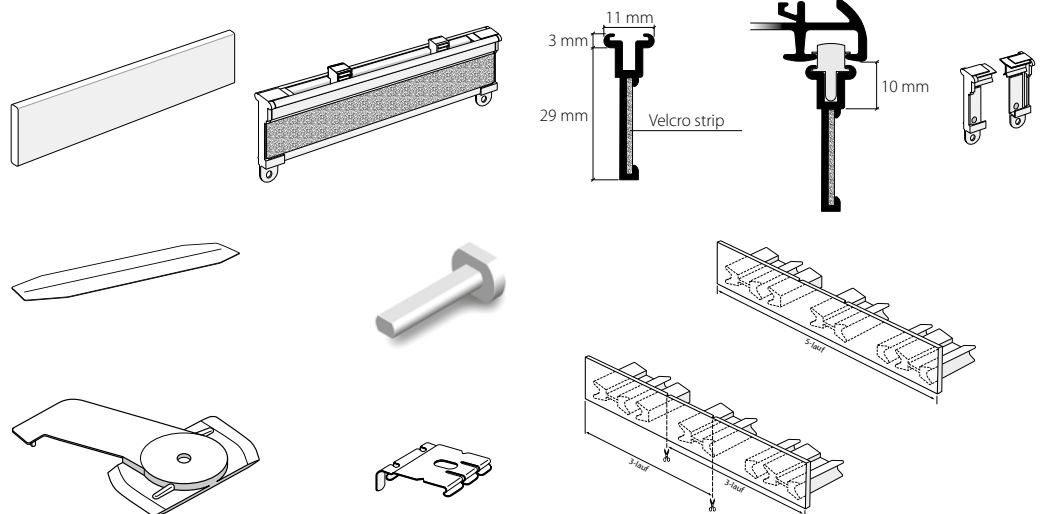

Panel curtain profile system with "maxi" channel, 3-channel

Aluminium, natural anodised

Aluminium, white, RAL 9016

Stock lengths of 4 m and 6 m

"maxi" accessories

Installation accessories

Services

Made-to-measure including opening/insert

This profile cannot be bent, but can be mitred.

Installation

Clamping bolt

Clip

Fixings approx. every 40-50 cm

Wall installation with Rail-Line bracket

Article description	Order no.
---------------------	-----------