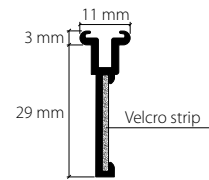

Stock lengths of 4 m and 6 m

"maxi" accessories

Installation accessories

Services

Made-to-measure including opening/insert

This profile cannot be bent, but can be mitred.

Installation

Installation