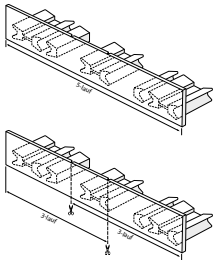

This profile cannot be bent, but can be mitred.

Installation

Installation on concrete

Clamping bolt

Clip

Fixings approx. every 40-50 cm

Wall installation with Rail-Line bracket

Article description	Order no.
---------------------	-----------

Panel curtain profile system with "maxi" channel, 5-channel

Aluminium, natural anodised 20815.10

Aluminium, white, RAL 9016 20815.20

Stock lengths of 4 m and 6 m

Made-to-measure + 20%

Side cap S20813/S20815
for panel curtain rail HM-20813/20815