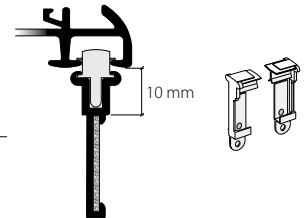

Panel curtain profile system with "maxi" channel, 5-channel

5-channel curtain panel profile system for installation with clamping bolts on concrete, plaster or wood.

Aluminium, natural anodised

Aluminium, white, RAL 9016

Stock lengths of 4 m and 6 m

"maxi" accessories

Installation accessories

Services

Made-to-measure including opening/insert

This profile cannot be bent, but can be mitred.

Installation

Installation

Clamping bolt

Clip

Fixings approx. every 40-50 cm

Wall installation with Rail-Line bracket

Article description	Order no.
---------------------	-----------

Panel curtain profile system with "maxi" channel, 5-channel