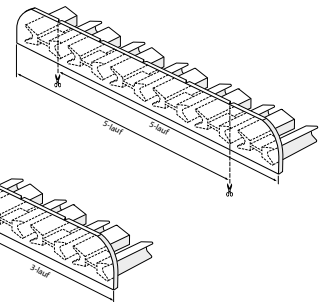

Stock lengths of 4 m and 6 m

"maxi" accessories

Installation accessories

Services

Made-to-measure including opening/insert

This profile cannot be bent, but can be mitred.

Installation

Installation

Clamping bolt

Clip

Fixings approx. every 40-50 cm

Wall installation with Rail-Line bracket

Article description	Order no.
---------------------	-----------

Panel curtain profile system with "maxi" channel, 5-channel