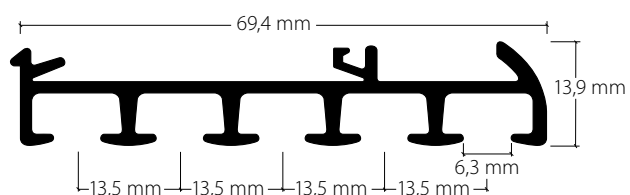

Stock lengths of 4 m and 6 m

"maxi" accessories

Installation accessories

Services

Made-to-measure including opening/insert

This profile cannot be bent, but can be mitred.

Installation

Installation

Clamping bolt

Clip

Fixings approx. every 40-50 cm

Wall installation with Rail-Line bracket

Article description	Order no.
---------------------	-----------

Panel curtain profile system with "maxi" channel, 5-channel

Aluminium, natural anodised 20805.10

Aluminium, white, RAL 9016 20805.20

Stock lengths of 4 m and 6 m

Made-to-measure + 20%

Side cap S20803/S20805
for panel curtain rail HM-20803/20805

Plastic, grey 21030.14