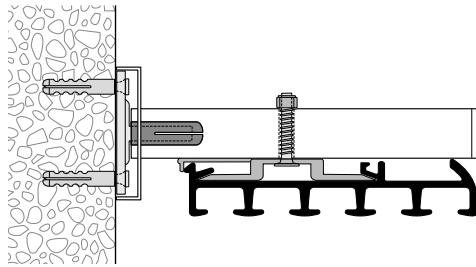

Stock lengths of 4 m and 6 m

"maxi" accessories

Installation accessories

Services

Made-to-measure including opening/insert

This profile cannot be bent, but can be mitred.

Installation

Installation

Clamping bolt

Clip

Fixings approx. every 40-50 cm

Wall installation with Rail-Line bracket

Article description	Order no.
---------------------	-----------

Panel curtain profile system with "maxi" channel, 5-channel