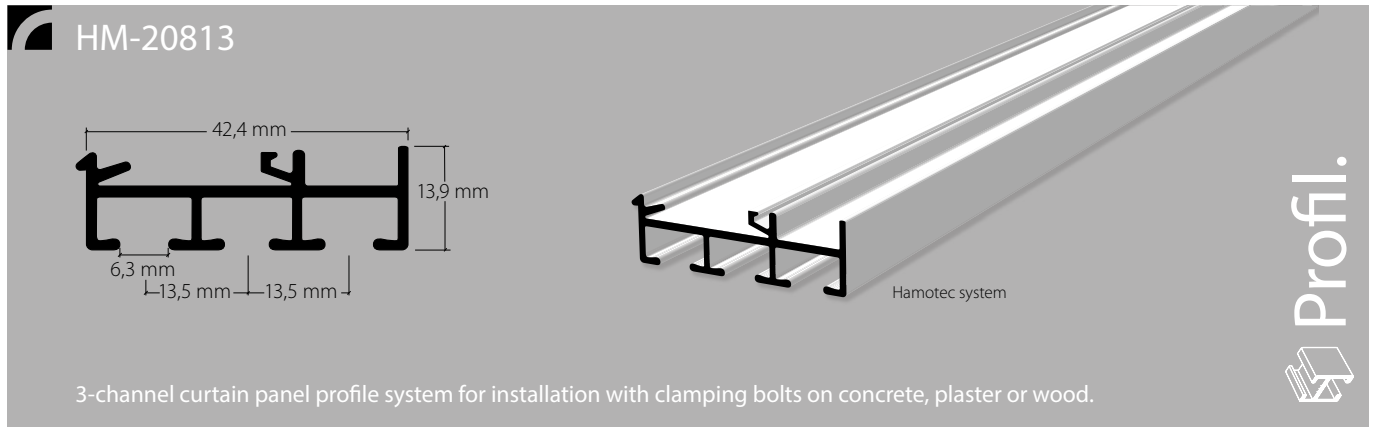

Panel curtain profile system with "maxi" channel, 3-channel

Aluminium, natural anodised

Aluminium, white, RAL 9016

Stock lengths of 4 m and 6 m

"maxi" accessories

Installation accessories

Services

Made-to-measure including opening/insert