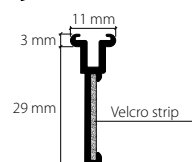

Plastic, grey 21034.14

Plastic, white 21034.20

Installation of clamping bolt, white plastic 21039.20
for panel curtain rails HM-20805/815

Installation clip, metal 21035
for panel curtain rails HM-20805/815

Profile connector, spring steel 21028
for panel curtain rails HM-20805/815

Article description

Order no.

Rail-Line wall bracket, aluminium, undrilled
including bracket cap, wall cover, installation plate,
brass sleeve, fully assembled

Projection up to

Matt aluminium	7 cm	21431.12
	10 cm	21432.12
	15 cm	21434.12
Aluminium, white	7 cm	21431.20
	10 cm	21432.20
	15 cm	21434.20

Carrier, aluminium, white
with hook strip on piping
for Hamotec-Line panel curtain system

21604.20

30 m
60 m
120 m
240 m

Stock lengths of 3 m

Made-to-measure + 20%

Side cap, white plastic
for panel carrier
with eyelet for sliding rod

21618.20

25 pair
50 pair
100 pair

**Flat profile 30 x 5 mm**