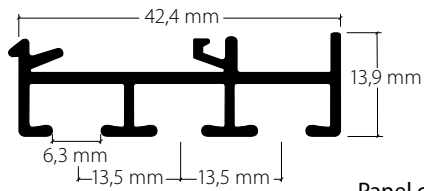

Panel curtain profile system with "maxi" channel, 3-channel

Aluminium, natural anodised

Aluminium, white, RAL 9016

Stock lengths of 4 m and 6 m

"maxi" accessories

Installation accessories

Services

Made-to-measure including opening/insert

This profile cannot be bent, but can be mitred.

Installation

Clamping bolt

Clip

Fixings approx. every 40-50 cm

Wall installation with Rail-Line bracket

Article description	Order no.
---------------------	-----------

Panel curtain profile system with "maxi" channel, 3-channel

Aluminium, natural anodised 20813.10

Aluminium, white, RAL 9016 20813.20

Stock lengths of 4 m and 6 m

Made-to-measure + 20%

Side cap S20813/S20815
for panel curtain rail HM-20813/20815