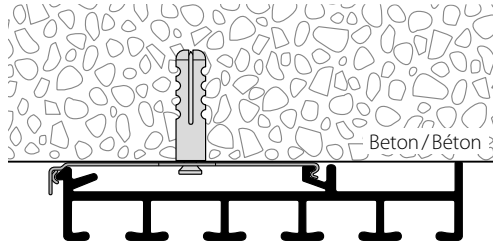

Panel curtain profile system with "maxi" channel, 5-channel

Aluminium, natural anodised

Aluminium, white, RAL 9016

Stock lengths of 4 m and 6 m

"maxi" accessories

Installation accessories

Services

Made-to-measure including opening/insert

This profile cannot be bent, but can be mitred.

Installation

Installation on concrete

Clamping bolt

Clip

Fixings approx. every 40-50 cm

Wall installation with Rail-Line bracket

Article description	Order no.
---------------------	-----------