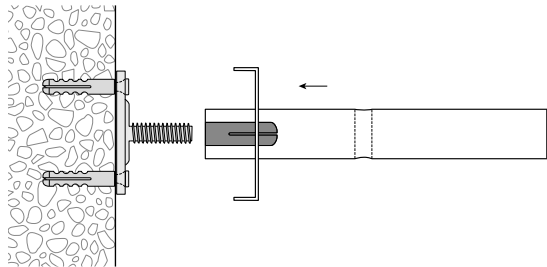

Stock lengths of 4 m and 6 m

"maxi" accessories

Installation accessories

Services

Made-to-measure including opening/insert

This profile cannot be bent, but can be mitred.

Installation

Installation

Clamping bolt

Clip

Fixings approx. every 40-50 cm

Wall installation with Rail-Line bracket

Article description	Order no.
---------------------	-----------

Panel curtain profile system with "maxi" channel, 5-channel