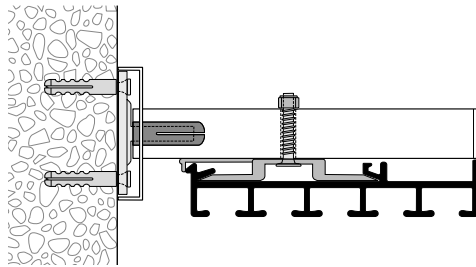

Panel curtain profile system with "maxi" channel, 5-channel

Aluminium, natural anodised

Aluminium, white, RAL 9016

Stock lengths of 4 m and 6 m

"maxi" accessories

Installation accessories

Services

Made-to-measure including opening/insert

This profile cannot be bent, but can be mitred.

Installation

Installation on concrete

Clamping bolt

Clip

Fixings approx. every 40-50 cm

Wall installation with Rail-Line bracket

Article description	Order no.
---------------------	-----------

Panel curtain profile system with "maxi" channel, 5-channel

Aluminium, natural anodised 20815.10

Aluminium, white, RAL 9016 20815.20

Stock lengths of 4 m and 6 m

Made-to-measure + 20%

Side cap S20813/S20815
for panel curtain rail HM-20813/20815