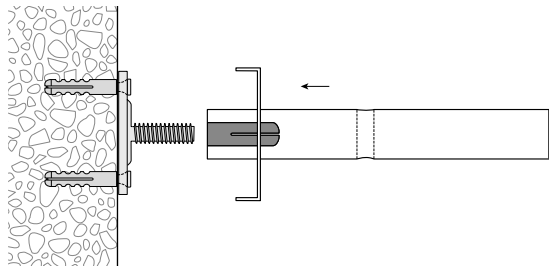

Panel curtain profile system with "maxi" channel, 5-channel

Aluminium, natural anodised

Aluminium, white, RAL 9016

Stock lengths of 4 m and 6 m

"maxi" accessories

Installation accessories

Services

Made-to-measure including opening/insert

This profile cannot be bent, but can be mitred.

Installation

Installation on concrete

Clamping bolt

Clip

Fixings approx. every 40-50 cm

Wall installation with Rail-Line bracket

Article description	Order no.
---------------------	-----------

Panel curtain profile system with "maxi" channel, 5-channel

Aluminium, natural anodised 20815.10

Aluminium, white, RAL 9016 20815.20

Stock lengths of 4 m and 6 m

Made-to-measure + 20%

Side cap S20813/S20815
for panel curtain rail HM-20813/20815