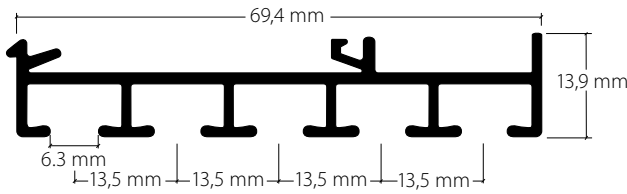

Panel curtain profile system with "maxi" channel, 5-channel

Aluminium, natural anodised

Aluminium, white, RAL 9016

Stock lengths of 4 m and 6 m

"maxi" accessories

Installation accessories

Services

Made-to-measure including opening/insert

This profile cannot be bent, but can be mitred.

Installation

Installation on concrete

Clamping bolt

Clip

Fixings approx. every 40-50 cm

Wall installation with Rail-Line bracket

Article description	Order no.
---------------------	-----------

Panel curtain profile system with "maxi" channel, 5-channel

Aluminium, natural anodised 20815.10

Aluminium, white, RAL 9016 20815.20

Stock lengths of 4 m and 6 m

Made-to-measure + 20%

Side cap S20813/S20815
for panel curtain rail HM-20813/20815