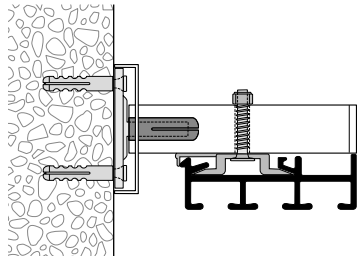

This profile cannot be bent, but can be mitred.

Installation

Clamping bolt

Clip

Fixings approx. every 40-50 cm

Wall installation with Rail-Line bracket

Article description	Order no.
---------------------	-----------