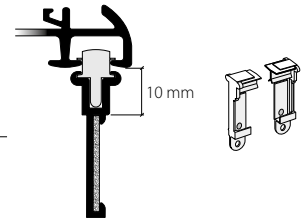

Aluminium, white, RAL 9016

21696.20

Stock lengths of 3 m

Made-to-measure + 20%

	Article description	Order no.
	<p>Carrier, aluminium, white, fully assembled with side cap 21618.20 made-to-measure (from 80 cm with 3 Clic gliders)</p>	<p>21651.20 21653.20 21655.20 21657.20 21659.20 21661.20 21663.20 21665.20 21667.20 21669.20 21671.20</p>
	<p>Carrier, aluminium, white, fully assembled including flat profile 30 x 5 mm white made-to-measure (from 80 cm with 3 Clic gliders) for the Hamotec panel curtain system</p>	<p>21634.20 21635.20 21636.20 21637.20 21638.20 21639.20 21640.20 21641.20 21642.20 21643.20 21644.20</p>

Panel curtain profile system with "maxi" channel, 5-channel

Aluminium, natural anodised

Aluminium, white, RAL 9016

Stock lengths of 4 m and 6 m

"maxi" accessories

Installation accessories

Services

Made-to-measure including opening/insert

This profile cannot be bent, but can be mitred.

Installation

Installation on concrete

Clamping bolt

Clip

Fixings approx. every 40-50 cm

Wall installation with Rail-Line bracket

Article description	Order no.
---------------------	-----------