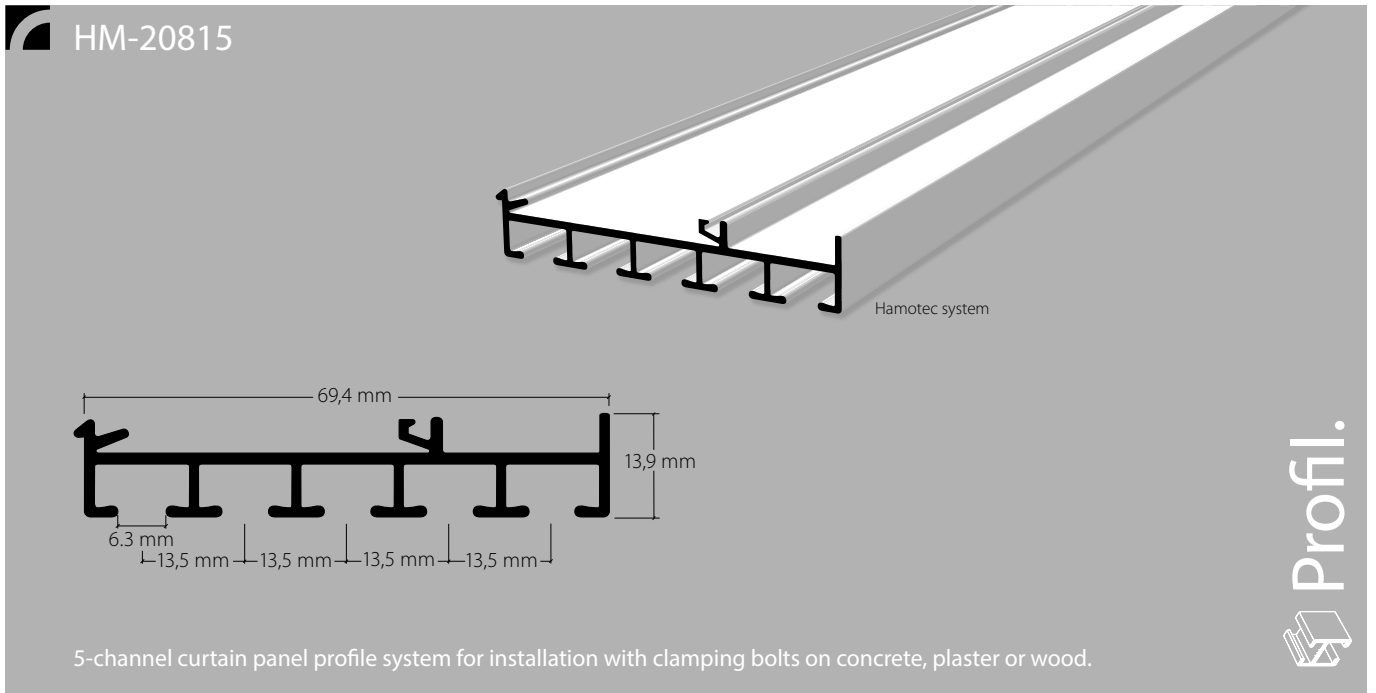

Aluminium, white, RAL 9016

21696.20

Stock lengths of 3 m

Made-to-measure + 20%

	Article description	Order no.
	<p>Carrier, aluminium, white, fully assembled with side cap 21618.20 made-to-measure (from 80 cm with 3 Clic gliders)</p>	<p>21651.20 21653.20 21655.20 21657.20 21659.20 21661.20 21663.20 21665.20 21667.20 21669.20 21671.20</p>
	<p>Carrier, aluminium, white, fully assembled including flat profile 30 x 5 mm white made-to-measure (from 80 cm with 3 Clic gliders) for the Hamotec panel curtain system</p>	<p>21634.20 21635.20 21636.20 21637.20 21638.20 21639.20 21640.20 21641.20 21642.20 21643.20 21644.20</p>

Panel curtain profile system with "maxi" channel, 5-channel

Aluminium, natural anodised

Aluminium, white, RAL 9016

Stock lengths of 4 m and 6 m

"maxi" accessories

Installation accessories

Services

Made-to-measure including opening/insert