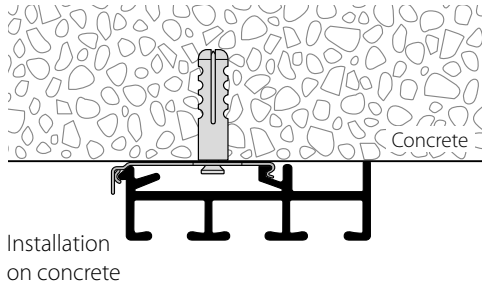

This profile cannot be bent, but can be mitred.

Installation

Clamping bolt

Clip

Fixings approx. every 40-50 cm

Wall installation with Rail-Line bracket

Article description	Order no.
---------------------	-----------