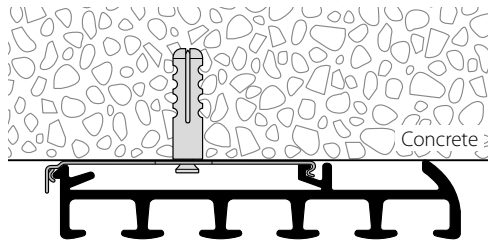

Stock lengths of 4 m and 6 m

"maxi" accessories

Installation accessories

Services

Made-to-measure including opening/insert

This profile cannot be bent, but can be mitred.

Installation

Installation

Clamping bolt

Clip

Fixings approx. every 40-50 cm

Wall installation with Rail-Line bracket

Article description	Order no.
---------------------	-----------

Panel curtain profile system with "maxi" channel, 5-channel