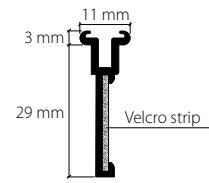

Panel curtain profile system with "maxi" channel, 5-channel

Aluminium, natural anodised

Aluminium, white, RAL 9016

Stock lengths of 4 m and 6 m

"maxi" accessories

Installation accessories

Services

Made-to-measure including opening/insert

This profile cannot be bent, but can be mitred.

Installation

Installation on concrete

Clamping bolt

Clip

Fixings approx. every 40-50 cm

Wall installation with Rail-Line bracket

Article description	Order no.
---------------------	-----------