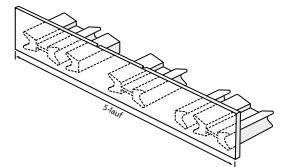

Panel curtain profile system with "maxi" channel, 5-channel

Aluminium, natural anodised

Aluminium, white, RAL 9016

Stock lengths of 4 m and 6 m

"maxi" accessories

Installation accessories

Services

Made-to-measure including opening/insert

This profile cannot be bent, but can be mitred.

Installation

Installation on concrete

Clamping bolt

Clip

Fixings approx. every 40-50 cm

Wall installation with Rail-Line bracket

Article description	Order no.
---------------------	-----------