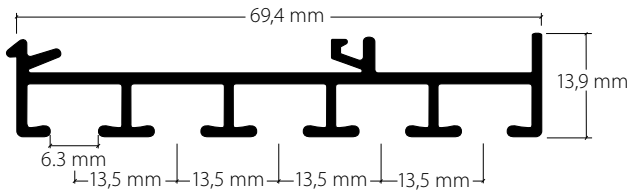

Panel curtain profile system with "maxi" channel, 5-channel

Aluminium, natural anodised

Aluminium, white, RAL 9016

Stock lengths of 4 m and 6 m

"maxi" accessories

Installation accessories

Services

Made-to-measure including opening/insert

This profile cannot be bent, but can be mitred.

Installation

Installation on concrete

Clamping bolt

Clip

Fixings approx. every 40-50 cm

Wall installation with Rail-Line bracket

Article description	Order no.
---------------------	-----------

Panel curtain profile system with "maxi" channel, 5-channel

Aluminium, natural anodised 20815.10

Aluminium, white, RAL 9016 20815.20

Stock lengths of 4 m and 6 m

Made-to-measure + 20%

Side cap S20813/S20815
for panel curtain rail HM-20813/20815

21604.20

30 m
60 m
120 m
240 m

Stock lengths of 3 m

Made-to-measure + 20%

Side cap, white plastic
for panel carrier
with eyelet for sliding rod

21618.20

25 pair
50 pair
100 pair

**Flat profile 30 x 5 mm**