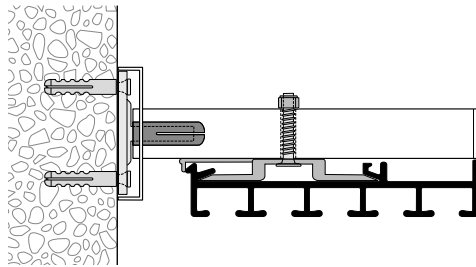

This profile cannot be bent, but can be mitred.

Installation

Installation on concrete

Clamping bolt

Clip

Fixings approx. every 40-50 cm

Wall installation with Rail-Line bracket

Article description	Order no.
---------------------	-----------

Panel curtain profile system with "maxi" channel, 5-channel

Aluminium, natural anodised 20815.10

Aluminium, white, RAL 9016 20815.20

Stock lengths of 4 m and 6 m

Made-to-measure + 20%

Side cap S20813/S20815
for panel curtain rail HM-20813/20815

Plastic, grey 21034.14

Plastic, white 21034.20

Installation of clamping bolt, white plastic
for panel curtain rails HM-20805/815 21039.20

Installation clip, metal
for panel curtain rails HM-20805/815 21035

Profile connector, spring steel
for panel curtain rails HM-20805/815 21028

Article description

Order no.

Rail-Line wall bracket, aluminium, undrilled
including bracket cap, wall cover, installation plate,
brass sleeve, fully assembled