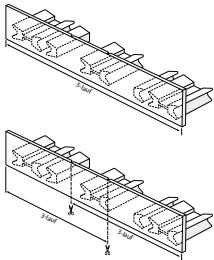

This profile cannot be bent, but can be mitred.

Installation

Installation on concrete

Clamping bolt

Clip

Fixings approx. every 40-50 cm

Wall installation with Rail-Line bracket

Article description	Order no.
---------------------	-----------

Panel curtain profile system with "maxi" channel, 5-channel

Aluminium, natural anodised 20815.10

Aluminium, white, RAL 9016 20815.20

Stock lengths of 4 m and 6 m

Made-to-measure + 20%

Side cap S20813/S20815
for panel curtain rail HM-20813/20815

Plastic, grey 21034.14

Plastic, white 21034.20

Installation of clamping bolt, white plastic
for panel curtain rails HM-20805/815 21039.20

Installation clip, metal
for panel curtain rails HM-20805/815 21035