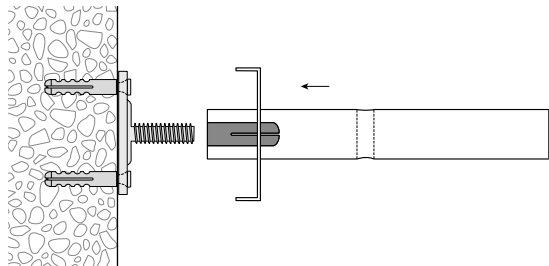

Panel curtain profile system with "maxi" channel, 5-channel

Aluminium, natural anodised

Aluminium, white, RAL 9016

Stock lengths of 4 m and 6 m

"maxi" accessories

Installation accessories

Services

Made-to-measure including opening/insert

This profile cannot be bent, but can be mitred.

Installation

Installation on concrete

Clamping bolt

Clip

Fixings approx. every 40-50 cm

Wall installation with Rail-Line bracket

Article description	Order no.
---------------------	-----------

Panel curtain profile system with "maxi" channel, 5-channel

Aluminium, natural anodised 20815.10

Aluminium, white, RAL 9016 20815.20

Stock lengths of 4 m and 6 m

Made-to-measure + 20%

Side cap S20813/S20815
for panel curtain rail HM-20813/20815

Profile connector, spring steel
for panel curtain rails HM-20805/815 21028

Article description

Order no.

Rail-Line wall bracket, aluminium, undrilled
including bracket cap, wall cover, installation plate,
brass sleeve, fully assembled