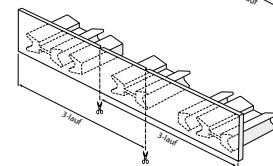

Panel curtain profile system with "maxi" channel, 5-channel

Aluminium, natural anodised

Aluminium, white, RAL 9016

Stock lengths of 4 m and 6 m

"maxi" accessories

Installation accessories

Services

Made-to-measure including opening/insert

This profile cannot be bent, but can be mitred.

Installation

Installation on concrete

Clamping bolt

Clip

Fixings approx. every 40-50 cm

Wall installation with Rail-Line bracket

Article description	Order no.
---------------------	-----------