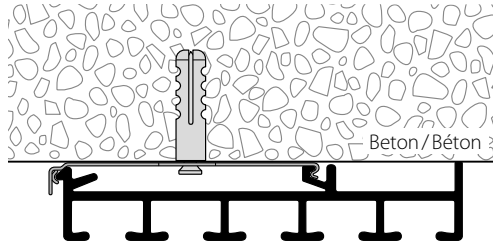

Panel curtain profile system with "maxi" channel, 5-channel

Aluminium, natural anodised

Aluminium, white, RAL 9016

Stock lengths of 4 m and 6 m

"maxi" accessories

Installation accessories

Services

Made-to-measure including opening/insert

This profile cannot be bent, but can be mitred.

Installation

Installation on concrete

Clamping bolt

Clip

Fixings approx. every 40-50 cm

Wall installation with Rail-Line bracket

Article description	Order no.
---------------------	-----------

Panel curtain profile system with "maxi" channel, 5-channel

Aluminium, natural anodised 20815.10

Aluminium, white, RAL 9016 20815.20

Stock lengths of 4 m and 6 m

Made-to-measure + 20%

Side cap S20813/S20815
for panel curtain rail HM-20813/20815