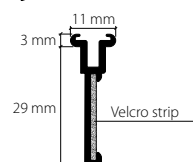

Profile connector, spring steel
for panel curtain rails HM-20805/815 21028

Article description

Order no.

Rail-Line wall bracket, aluminium, undrilled
including bracket cap, wall cover, installation plate,
brass sleeve, fully assembled

Projection up to

Matt aluminium	7 cm	21431.12
	10 cm	21432.12
	15 cm	21434.12
Aluminium, white	7 cm	21431.20
	10 cm	21432.20
	15 cm	21434.20

Carrier, aluminium, white
with hook strip on piping
for Hamotec-Line panel curtain system

21604.20

30 m
60 m
120 m
240 m

Stock lengths of 3 m

Made-to-measure + 20%

Side cap, white plastic
for panel carrier
with eyelet for sliding rod

21618.20

25 pair
50 pair
100 pair

**Flat profile 30 x 5 mm**

Aluminium, natural anodised

21696.10

30 m
60 m
120 m

Aluminium, white, RAL 9016

21696.20

30 m
60 m
120 m

Stock lengths of 3 m

Made-to-measure + 20%