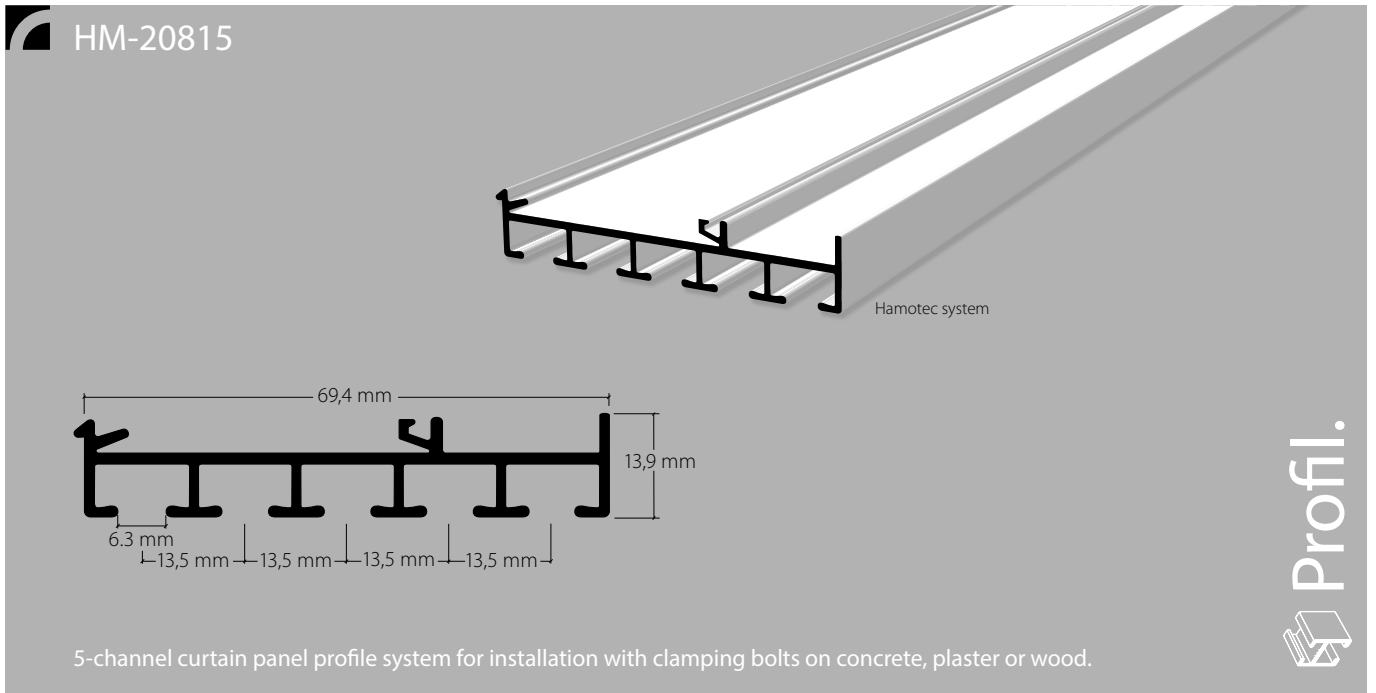

Panel curtain profile system with "maxi" channel, 5-channel

Aluminium, natural anodised

Aluminium, white, RAL 9016

Stock lengths of 4 m and 6 m

"maxi" accessories

Installation accessories

Services

Made-to-measure including opening/insert

This profile cannot be bent, but can be mitred.

Installation

Installation on concrete

Clamping bolt

Clip

Fixings approx. every 40-50 cm

Wall installation with Rail-Line bracket

Article description	Order no.
---------------------	-----------

Panel curtain profile system with "maxi" channel, 5-channel

Aluminium, natural anodised 20815.10

Aluminium, white, RAL 9016 20815.20

Stock lengths of 4 m and 6 m

Made-to-measure + 20%

Side cap S20813/S20815
for panel curtain rail HM-20813/20815