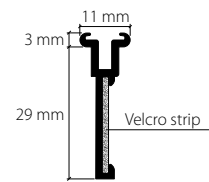

Panel curtain profile system with "maxi" channel, 5-channel

Aluminium, natural anodised

Aluminium, white, RAL 9016

Stock lengths of 4 m and 6 m

"maxi" accessories

Installation accessories

Services

Made-to-measure including opening/insert

This profile cannot be bent, but can be mitred.

Installation

Installation on concrete

Clamping bolt

Clip

Fixings approx. every 40-50 cm

Wall installation with Rail-Line bracket

Article description	Order no.
---------------------	-----------

Panel curtain profile system with "maxi" channel, 5-channel

Aluminium, natural anodised 20815.10

Aluminium, white, RAL 9016 20815.20

Stock lengths of 4 m and 6 m

Made-to-measure + 20%

Side cap S20813/S20815
for panel curtain rail HM-20813/20815

21604.20

30 m
60 m
120 m
240 m

Stock lengths of 3 m

Made-to-measure + 20%

Side cap, white plastic
for panel carrier
with eyelet for sliding rod

21618.20

25 pair
50 pair
100 pair

**Flat profile 30 x 5 mm**