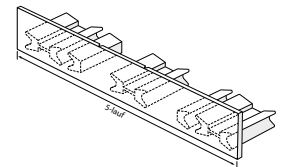

Panel curtain profile system with "maxi" channel, 5-channel

Aluminium, natural anodised

Aluminium, white, RAL 9016

Stock lengths of 4 m and 6 m

"maxi" accessories

Installation accessories

Services

Made-to-measure including opening/insert

This profile cannot be bent, but can be mitred.

Installation

Installation on concrete

Clamping bolt

Clip

Fixings approx. every 40-50 cm

Wall installation with Rail-Line bracket

Article description	Order no.
---------------------	-----------