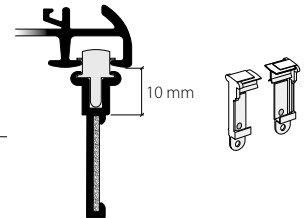

Panel curtain profile system with "maxi" channel, 5-channel

Aluminium, natural anodised

Aluminium, white, RAL 9016

Stock lengths of 4 m and 6 m

"maxi" accessories

Installation accessories

Services

Made-to-measure including opening/insert

This profile cannot be bent, but can be mitred.

Installation

Installation on concrete

Clamping bolt

Clip

Fixings approx. every 40-50 cm

Wall installation with Rail-Line bracket

Article description	Order no.
---------------------	-----------

Panel curtain profile system with "maxi" channel, 5-channel

Aluminium, natural anodised 20815.10

Aluminium, white, RAL 9016 20815.20

Stock lengths of 4 m and 6 m

Made-to-measure + 20%

Side cap S20813/S20815
for panel curtain rail HM-20813/20815

21604.20

30 m
60 m
120 m
240 m

Stock lengths of 3 m

Made-to-measure + 20%

Side cap, white plastic
for panel carrier
with eyelet for sliding rod

21618.20

25 pair
50 pair
100 pair

**Flat profile 30 x 5 mm**