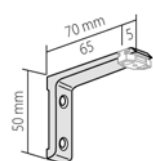

Angle bracket, 65 mm

Aluminium, silver

55428.07

Aluminium, white

55428.20

Angle bracket, thickness 15 x 4 mm, white iron

60 x 50 mm

55471.20

80 x 80 mm

55472.20

80 x 100 mm

55473.20

80 x 150 mm

55475.20

Rail-Line wall bracket, aluminium, undrilled
including bracket cap, wall cover, installation plate,
brass sleeve, fully assembled

Projection up to