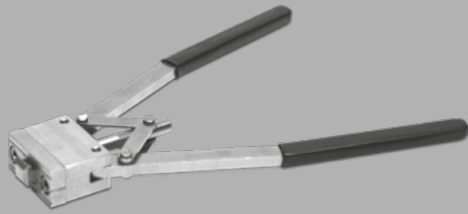

Tools

HM-1990 / VS57

Stainless steel punch for curtain profiles with "maxi", "mini" and "midi" channel.

Profil.

"maxi" accessories

"mini" accessories

"midi" accessories

Allen key accessories

Special accessories and complete case set

"Dart" SPI case, plastic, with moulded foam insert (excluding tools)

Case with combined punch set
 Contents: 1 pliers including "maxi" punch head and stencil fitted,
 1 "maxi" punch head for one-sided opening,
 1 "mini" punch head and stencil including Allen key

Punch for balcony profiles

	Stainless steel punch with "maxi" punch head	19900
	"maxi" stainless steel stencil with guide notch for profile for embedding in plaster HM-105	19917
	"maxi" stainless steel punch head	19911
	"maxi" punch head for one-sided opening	19913
	"maxi" punch head for one-sided opening, turned	19914
	"midi" stainless steel stencil	19910
	"midi" stainless steel punch head	19909
	"mini" stainless steel stencil with guide notch for profile for embedding in plaster HM-20190	19918
	"mini" stainless steel punch head	19912
	Punch Z-905 for balcony profile	19905
	Stainless steel stencil M-916 for balcony profile HM-20110 and HM-20150	19916
	Punch head K-915 for balcony profile HM-20110 and HM-20150	19915

Stencil M-916, stainless steel
for combined punch Z-900
with side guide score
for concrete profile HM-20115

19916.1

Stencil M-916, stainless steel
for combined punch Z-900
for concrete profile HM-20117
for central tracks