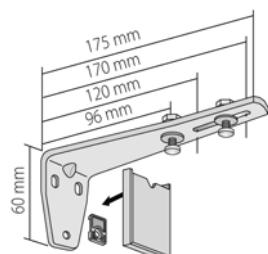

Angle bracket, 120-170 mm

Metal, silver

55426.07

Metal, white painted

55426.20

Angle bracket, 65 mm

Aluminium, silver

55428.07

Aluminium, white

55428.20