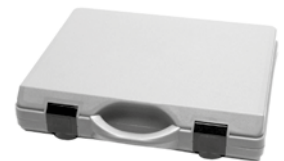

Tools

HM-1990 / VS57

Stainless steel punch for curtain profiles with "maxi", "mini" and "midi" channel.

Profil.

"maxi" accessories

"mini" accessories

"midi" accessories

Allen key accessories

Special accessories and complete case set

"Dart" SPI case, plastic, with moulded foam insert (excluding tools)

Case with combined punch set
 Contents: 1 pliers including "maxi" punch head and stencil fitted,
 1 "maxi" punch head for one-sided opening,
 1 "mini" punch head and stencil including Allen key

Punch for balcony profiles

	Stainless steel punch with "maxi" punch head	19900
	"maxi" stainless steel stencil with guide notch for profile for embedding in plaster HM-105	19917
	"maxi" stainless steel punch head	19911
	"maxi" punch head for one-sided opening	19913
	"maxi" punch head for one-sided opening, turned	19914
	"midi" stainless steel stencil	19910
	"midi" stainless steel punch head	19909
	"mini" stainless steel stencil with guide notch for profile for embedding in plaster HM-20190	19918
	"mini" stainless steel punch head	19912
	Punch Z-905 for balcony profile	19905
	Stainless steel stencil M-916 for balcony profile HM-20110 and HM-20150	19916
	Punch head K-915 for balcony profile HM-20110 and HM-20150	19915

Stencil M-916, stainless steel
for combined punch Z-900
with side guide score
for concrete profile HM-20115

19916.1

Stencil M-916, stainless steel
for combined punch Z-900
for concrete profile HM-20117
for central tracks