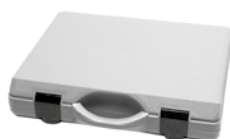

Punch for balcony profiles

	Stainless steel punch with "maxi" punch head	19900
	"maxi" stainless steel stencil with guide notch for profile for embedding in plaster HM-105	19917
	"maxi" stainless steel punch head	19911
	"maxi" punch head for one-sided opening	19913
	"maxi" punch head for one-sided opening, turned	19914
	"midi" stainless steel stencil	19910
	"midi" stainless steel punch head	19909
	"mini" stainless steel stencil with guide notch for profile for embedding in plaster HM-20190	19918
	"mini" stainless steel punch head	19912
	Punch Z-905 for balcony profile	19905
	Stainless steel stencil M-916 for balcony profile HM-20110 and HM-20150	19916
	Punch head K-915 for balcony profile HM-20110 and HM-20150	19915

Stencil M-916, stainless steel
for combined punch Z-900
with side guide score
for concrete profile HM-20115

19916.1

Stencil M-916, stainless steel
for combined punch Z-900
for concrete profile HM-20117
for central tracks

19916.2

Case with punch set

19919

Contents:

- 1 pliers including "maxi" punch head and stencil fitted,
- 1 "maxi" punch head for one-sided opening,
- 1 "mini" punch head and stencil including Allen key

"Dart" SPI case, plastic
with moulded foam insert
(excluding tools)