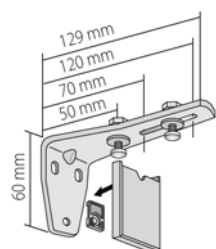

19920

Angle bracket, 25-72 mm

Metal, silver

55421.07

Metal, white painted

55421.20

Angle bracket, 70-120 mm

Metal, silver