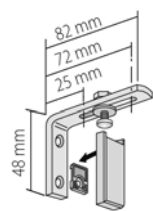

Angle bracket, 25-72 mm

Metal, silver

55421.07

Metal, white painted

55421.20