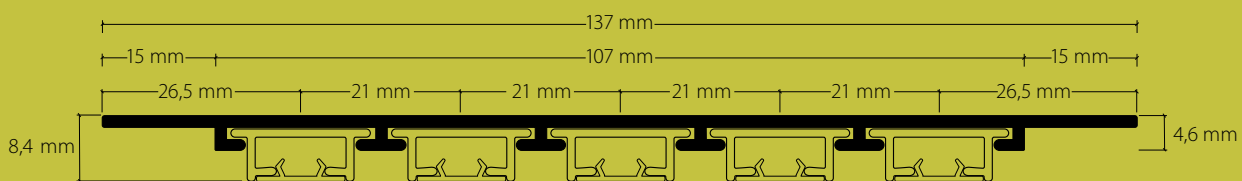

# HAMOTEC

Curtain profile systems for **flush-mounted** installation indoors, VS57 standard

Profil.

Curtain profile systems for **flush-mounted** installation indoors, VS57 standard

HM-105 VS57 «maxi»  
Seite / page 1

HM-20105 VS57 «maxi»  
Seite / page 7

HM-20600-GP3 «maxi»  
Seite / page 9

HM-20600-GP5 «maxi»  
Seite / page 13

Profil.

Curtain profile embedded in plaster with "maxi" channel, VS57 standard

Aluminium, natural anodised

Aluminium, white, RAL 9016

Stock lengths of 4 m and 6 m

"maxi" accessories

Installation accessories with 1-channel bracket

Installation accessories with 2-channel bracket

Services

Curved designs, made-to-measure including opening and cover strip inserted into the profile