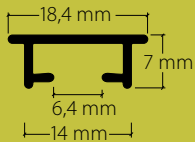

# HAMOTEC

Curtain profile systems for **flush-mounted** installation indoors, VS57 standard

Profil.

Curtain profile systems for **flush-mounted** installation indoors, VS57 standard

HM-105 VS57 «maxi»  
Seite / page 1