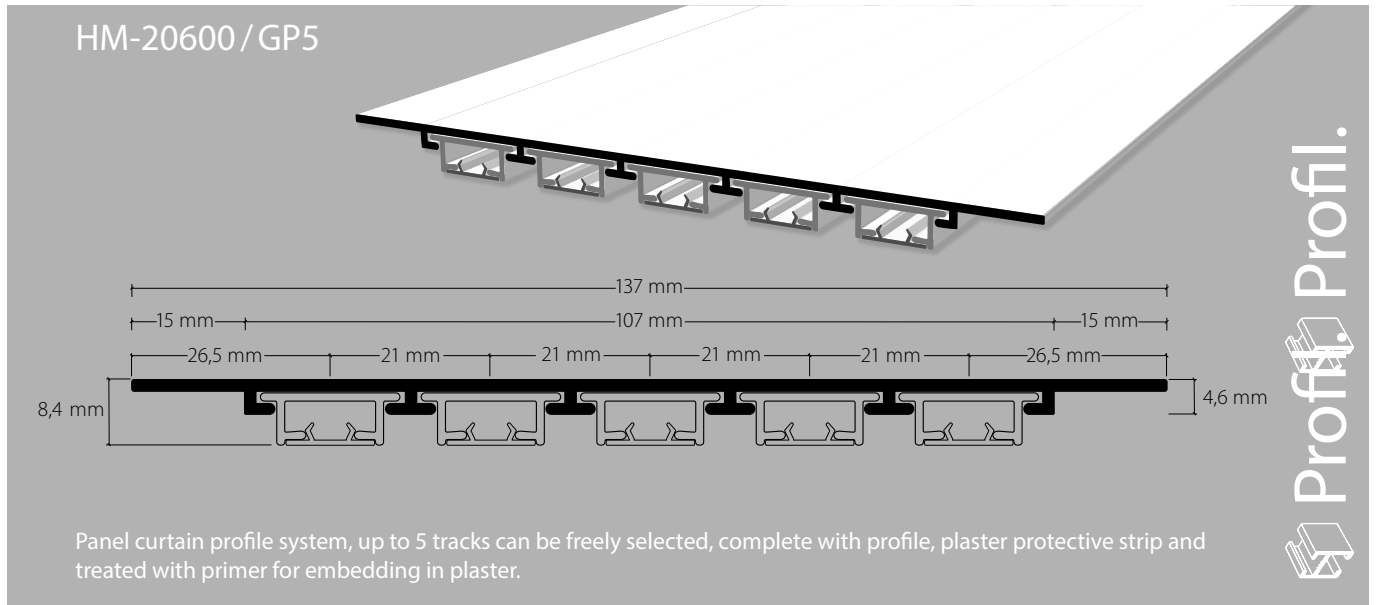

Aluminium, white, RAL 9016

21696.20

Stock lengths of 3 m

Made-to-measure + 20%

	Article description	Order no.
	<p><b>Carrier, aluminium, white, fully assembled</b> with side cap 21618.20, made-to-measure (from 80 cm with 3 Clic gliders)</p>	<p>21651.20 21653.20 21655.20 21657.20 21659.20 21661.20 21663.20 21665.20 21667.20 21669.20 21671.20</p>
	<p><b>Carrier, aluminium, white, fully assembled</b> including flat profile 30 x 5 mm white made-to-measure (from 80 cm with 3 Clic gliders) for the Hamotec panel curtain system</p>	<p>21634.20 21635.20 21636.20 21637.20 21638.20 21639.20 21640.20 21641.20 21642.20 21643.20 21644.20</p>

Curtain profile for embedding in plaster with "maxi" channel, VS57 standard

Aluminium, white, RAL 9016

Stock lengths of 4 m and 6 m

"maxi" accessories

Installation accessories

Services

Made-to-measure including opening/insert, complete with inserted plaster strip