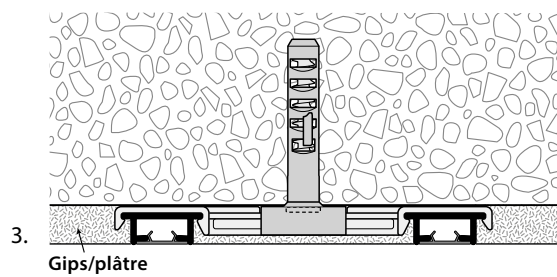

The plaster protective strip always needs to be inserted **before** the profile is installed.

**Caution:** The opening for the gliders needs to be made before installation.

Installation on concrete

Click in diagonally

**Recommendation:**  
Position a ceiling bracket every 30-40 cm.

Installation on suspended ceiling

Installation with click-in dowel ceiling bracket on metal, wood, plasterboard, etc., suspended ceilings

Installation with 2-channel bracket

Levelled profile system fitted with washer.

	Article description	Order no.
	<p><b>"maxi" curtain profile for embedding in plaster</b></p> <p>Aluminium, natural anodised</p>	<p>105.10</p>
	<p>Aluminium, white, RAL 9016</p>	<p>105.20</p>
	<p>Stock lengths of 4 m and 6 m</p>	<p>Made-to-measure + 20%</p>
	<p><b>"maxi" curtain profile for embedding in plaster with inserted plaster protection strip</b></p> <p>Aluminium, natural anodised</p>	<p>105.10.A</p>
	<p>Aluminium, white, RAL 9016</p>	<p>105.20.A</p>
	<p>Stock lengths of 4 m and 6 m</p>	<p>Made-to-measure + 20%</p>
	<p><b>Plaster protection strip, plastic, white</b></p> <p>60 m rolls</p>	<p>11055.20</p>
	<p><b>Profile connector V5, spring steel</b></p> <p>is fixed to the back of the profile</p>	<p>11003</p>
	<p><b>Ceiling bracket, plastic</b></p> <p>8 mm drill hole <math>\varnothing</math> for dowel <math>\varnothing</math> 8 mm, or screws 4.0/4.5 x ...</p>	<p>11050</p>