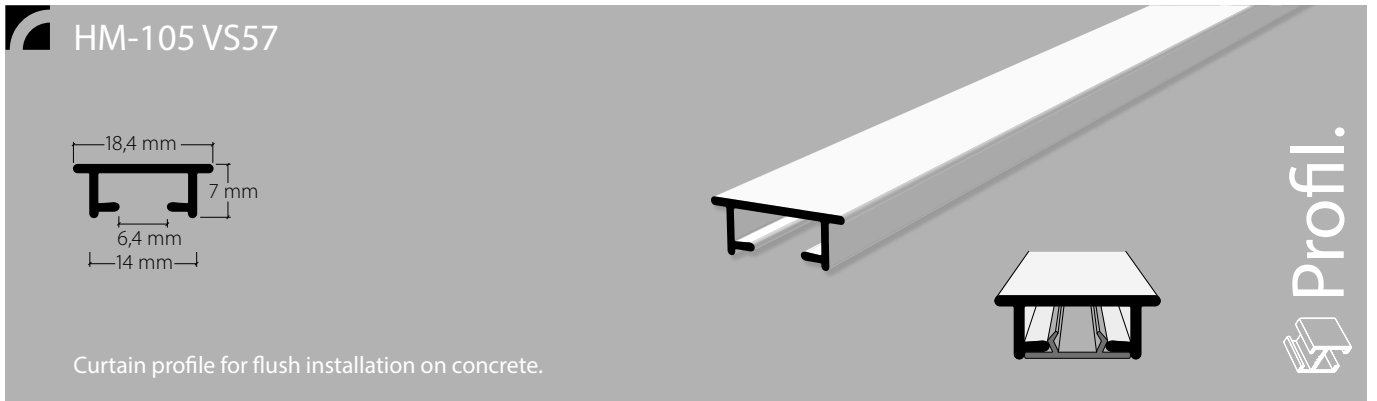

Curtain profile embedded in plaster with "maxi" channel, VS57 standard

Aluminium, natural anodised

Aluminium, white, RAL 9016

Stock lengths of 4 m and 6 m

"maxi" accessories