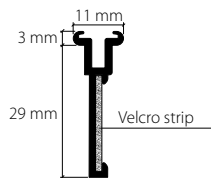

20613.20.AP

Flush panel curtain system for embedding  
in plaster, white, RAL 9016, pre-assembled  
with primer, profile and cover strip inserted.

Stock lengths of 4 m and 6 m

Made-to-measure + 20%

**Ceiling clip MP-190 black**  
30 x 16 mm oval hole

21604.20

Stock lengths of 3 m

Made-to-measure + 20%

**Side cap, white plastic, for carrier**  
with eyelet for sliding rod

21618.20

**Flat profile 30 x 5 mm**

Aluminium, natural anodised

21696.10