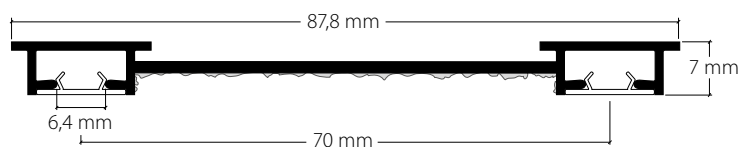

Article description	Order no.

2-channel flush curtain profile with "maxi" channel
VS57 standard, for clip bracket installation and treated
with primer, plaster protective strip inserted

Aluminium, white, RAL 9016

20105.20.AP

Stock lengths of 4 m, 5 m and 6 m

Ceiling clip bracket KL20105 / 208
for 2-channel curtain profile HM-20105 and 20208

Plastic

21057

Dowel with grid pin, plastic
for installation clip 21057 for levelling
8 mm drill hole for dowel 8 mm

55960

Profile connector V20105 / 208
for 2-channel curtain profile HM-20105 and 20208

Unfinished aluminium

21056

Installation adhesive cartridge, 290 ml
for indoor and outdoor installation

13828