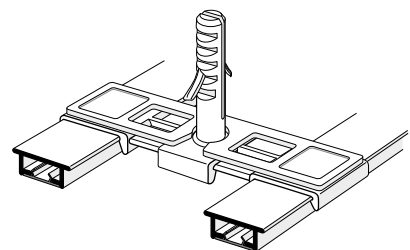

The plaster protective strip always needs to be inserted **before** the profile is installed.

**Caution:** The opening for the gliders needs to be made before installation.

Installation on concrete

Click in diagonally

**Recommendation:**  
Position a ceiling bracket every 30-40 cm.

Installation on suspended ceiling

Installation with click-in dowel ceiling bracket on metal, wood, plasterboard, etc., suspended ceilings

Installation with 2-channel bracket

Levelled profile system fitted with washer.

	Article description	Order no.
	<p><b>"maxi" curtain profile for embedding in plaster</b></p> <p>Aluminium, natural anodised</p>	<p>105.10</p>
	<p>Aluminium, white, RAL 9016</p>	<p>105.20</p>
	<p>Stock lengths of 4 m and 6 m</p>	<p>Made-to-measure + 20%</p>
	<p><b>"maxi" curtain profile for embedding in plaster with inserted plaster protection strip</b></p> <p>Aluminium, natural anodised</p>	<p>105.10.A</p>
	<p>Aluminium, white, RAL 9016</p>	<p>105.20.A</p>
	<p>Stock lengths of 4 m and 6 m</p>	<p>Made-to-measure + 20%</p>
	<p><b>Plaster protection strip, plastic, white</b></p> <p>60 m rolls</p>	<p>11055.20</p>
	<p><b>Profile connector V5, spring steel</b></p> <p>is fixed to the back of the profile</p>	<p>11003</p>
	<p><b>Ceiling bracket, plastic</b></p> <p>8 mm drill hole <math>\varnothing</math> for dowel <math>\varnothing</math> 8 mm, or screws 4.0/4.5 x ...</p>	<p>11050</p>