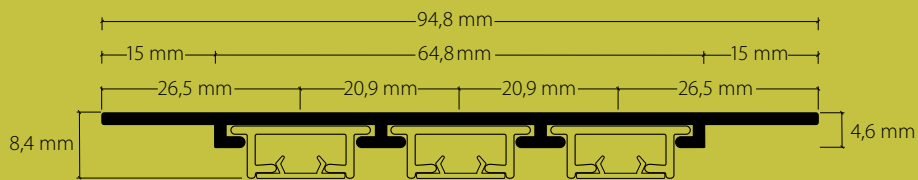

# HAMOTEC

Curtain profile systems for **flush-mounted** installation indoors, VS57 standard

Profil.

Curtain profile systems for **flush-mounted** installation indoors, VS57 standard

HM-105 VS57 «maxi»  
Seite / page 1

HM-20105 VS57 «maxi»  
Seite / page 7

HM-20600-GP3 «maxi»  
Seite / page 9

HM-20600-GP5 «maxi»  
Seite / page 13

Profil.

Curtain profile embedded in plaster with "maxi" channel, VS57 standard

Aluminium, natural anodised

Aluminium, white, RAL 9016

Stock lengths of 4 m and 6 m

"maxi" accessories

Installation accessories with 1-channel bracket

Installation accessories with 2-channel bracket

Services

Curved designs, made-to-measure including opening and cover strip inserted into the profile