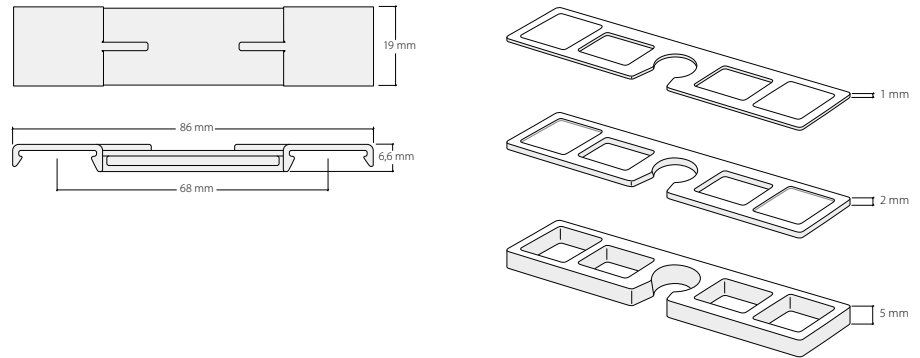

Aluminium, white, RAL 9016

Stock lengths of 4 m and 6 m

"maxi" accessories

Installation accessories with 1-channel bracket

Installation accessories with 2-channel bracket

Services

Curved designs, made-to-measure including opening and cover strip inserted into the profile

Bending service

Plan view (seen from above). State room side.

Radii: from 80 mm  
90° angle or angle of your choice

Non-standard radii and angles as per sketch

Installation instructions, see next page

Installation

Installation with 2-channel bracket

Levelled profile system fitted with washer.

	Article description	Order no.
	<p><b>"maxi" curtain profile for embedding in plaster</b></p> <p>Aluminium, natural anodised</p>	<p>105.10</p>
	<p>Aluminium, white, RAL 9016</p>	<p>105.20</p>
	<p>Stock lengths of 4 m and 6 m</p>	<p>Made-to-measure + 20%</p>
	<p><b>"maxi" curtain profile for embedding in plaster with inserted plaster protection strip</b></p> <p>Aluminium, natural anodised</p>	<p>105.10.A</p>
	<p>Aluminium, white, RAL 9016</p>	<p>105.20.A</p>
	<p>Stock lengths of 4 m and 6 m</p>	<p>Made-to-measure + 20%</p>
	<p><b>Plaster protection strip, plastic, white</b></p> <p>60 m rolls</p>	<p>11055.20</p>
	<p><b>Profile connector V5, spring steel</b></p> <p>is fixed to the back of the profile</p>	<p>11003</p>
	<p><b>Ceiling bracket, plastic</b></p> <p>8 mm drill hole <math>\varnothing</math> for dowel <math>\varnothing</math> 8 mm, or screws 4.0/4.5 x ...</p>	<p>11050</p>