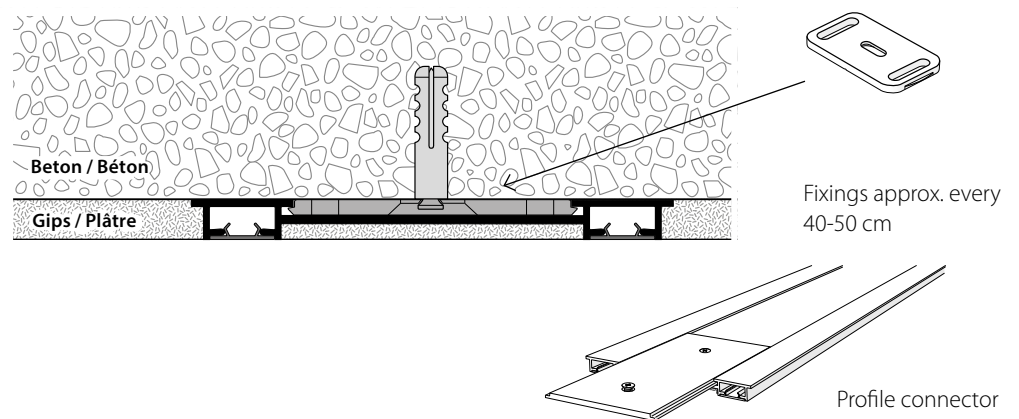

Curtain profile for embedding in plaster, 2-channel with "maxi" channel, VS57 standard

Aluminium, white, RAL 9016

Stock lengths of 4 m, 5 m and 6 m

"maxi" accessories

Installation accessories

Installation

Ceiling installation