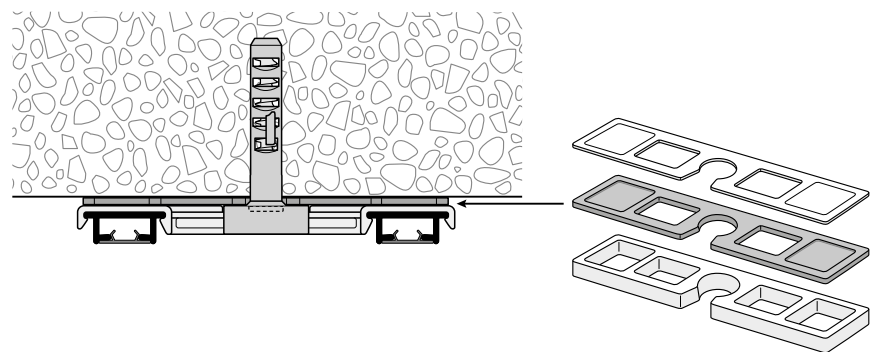

The plaster protective strip always needs to be inserted **before** the profile is installed.

**Caution:** The opening for the gliders needs to be made before installation.

Installation on concrete

Click in diagonally

**Recommendation:**  
Position a ceiling bracket every 30-40 cm.

Installation on suspended ceiling

Installation with click-in dowel ceiling bracket on metal, wood, plasterboard, etc., suspended ceilings

Installation with 2-channel bracket

Levelled profile system fitted with washer.

	Article description	Order no.
	<p><b>"maxi" curtain profile for embedding in plaster</b></p> <p>Aluminium, natural anodised</p>	<p>105.10</p>
	<p>Aluminium, white, RAL 9016</p>	<p>105.20</p>
	<p>Stock lengths of 4 m and 6 m</p>	<p>Made-to-measure + 20%</p>
	<p><b>"maxi" curtain profile for embedding in plaster with inserted plaster protection strip</b></p> <p>Aluminium, natural anodised</p>	<p>105.10.A</p>
	<p>Aluminium, white, RAL 9016</p>	<p>105.20.A</p>
	<p>Stock lengths of 4 m and 6 m</p>	<p>Made-to-measure + 20%</p>
	<p><b>Plaster protection strip, plastic, white</b></p> <p>60 m rolls</p>	<p>11055.20</p>
	<p><b>Profile connector V5, spring steel</b></p> <p>is fixed to the back of the profile</p>	<p>11003</p>
	<p><b>Ceiling bracket, plastic</b></p> <p>8 mm drill hole <math>\varnothing</math> for dowel <math>\varnothing</math> 8 mm, or screws 4.0/4.5 x ...</p>	<p>11050</p>