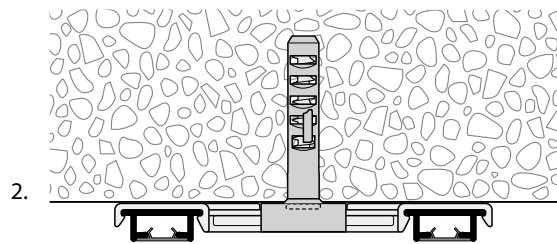

The plaster protective strip always needs to be inserted **before** the profile is installed.

**Caution:** The opening for the gliders needs to be made before installation.

Installation on concrete

Click in diagonally

**Recommendation:**  
Position a ceiling bracket every 30-40 cm.

Installation on suspended ceiling

Installation with click-in dowel ceiling bracket on metal, wood, plasterboard, etc., suspended ceilings

Installation with 2-channel bracket

Levelled profile system fitted with washer.

	Article description	Order no.
	<p><b>"maxi" curtain profile for embedding in plaster</b></p> <p>Aluminium, natural anodised</p>	<p>105.10</p>
	<p>Aluminium, white, RAL 9016</p>	<p>105.20</p>
	<p>Stock lengths of 4 m and 6 m</p>	<p>Made-to-measure + 20%</p>
	<p><b>"maxi" curtain profile for embedding in plaster with inserted plaster protection strip</b></p> <p>Aluminium, natural anodised</p>	<p>105.10.A</p>
	<p>Aluminium, white, RAL 9016</p>	<p>105.20.A</p>
	<p>Stock lengths of 4 m and 6 m</p>	<p>Made-to-measure + 20%</p>
	<p><b>Plaster protection strip, plastic, white</b></p> <p>60 m rolls</p>	<p>11055.20</p>
	<p><b>Profile connector V5, spring steel</b></p> <p>is fixed to the back of the profile</p>	<p>11003</p>
	<p><b>Ceiling bracket, plastic</b></p> <p>8 mm drill hole <math>\varnothing</math> for dowel <math>\varnothing</math> 8 mm, or screws 4.0/4.5 x ...</p>	<p>11050</p>