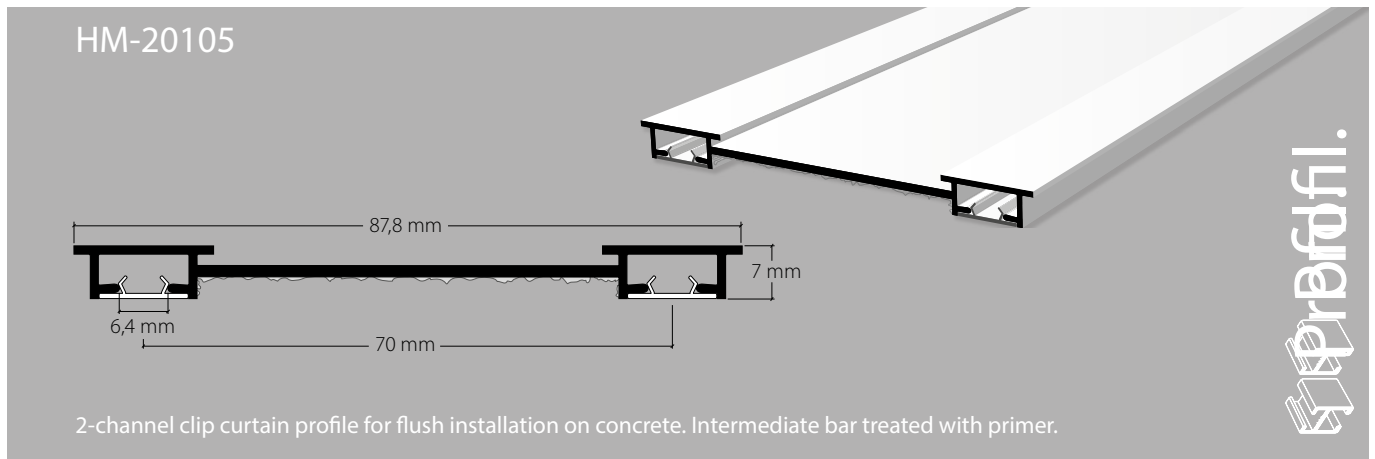

Curtain profile for embedding in plaster, 2-channel with "maxi" channel, VS57 standard

Aluminium, white, RAL 9016

Stock lengths of 4 m, 5 m and 6 m

"maxi" accessories