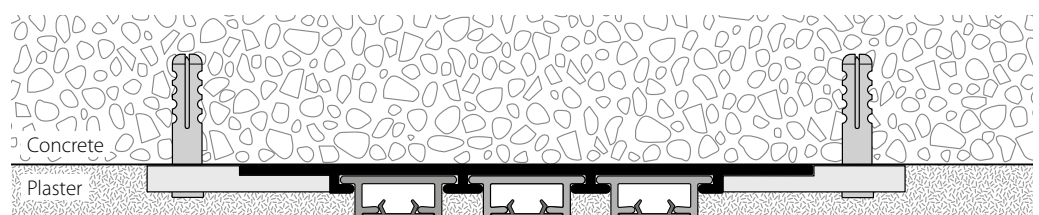

Installation

Recommendation: Position an installation clip every 40-50 cm