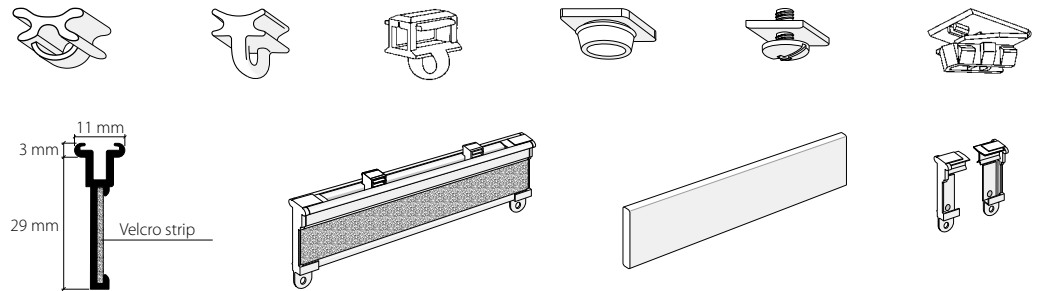

Curtain profile for embedding in plaster with "maxi" channel, VS57 standard

**HM-20600 / GP3**

94,8 mm  
15 mm 64,8 mm 15 mm  
26,5 mm 20,9 mm 20,9 mm 26,5 mm  
8,4 mm 4,6 mm

Panel curtain profile system, up to 3 tracks can be freely selected, complete with profile, plaster protective strip and treated with primer for embedding in plaster.

Profil. Profi.

Aluminium, white, RAL 9016

Stock lengths of 4 m and 6 m

"maxi" accessories

Installation accessories

Services

Made-to-measure including opening/insert, complete with inserted plaster strip

This profile cannot be bent, but can be mitred