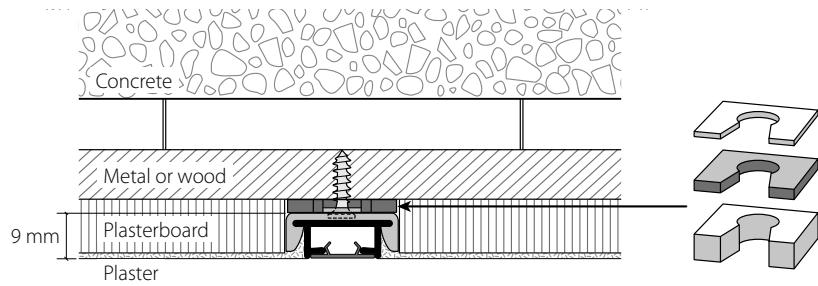

Bending service

Plan view (seen from above). State room side.

Radii: from 80 mm  
90° angle or angle of your choice

Non-standard radii and angles as per sketch

Installation instructions, see next page

Installation

The plaster protective strip always needs to be inserted **before** the profile is installed.

**Caution:** The opening for the gliders needs to be made before installation.

Installation on concrete

Click in diagonally

**Recommendation:**  
Position a ceiling bracket every 30-40 cm.

Installation on suspended ceiling

Installation with click-in dowel ceiling bracket on metal, wood, plasterboard, etc., suspended ceilings

Installation with 2-channel bracket

Levelled profile system fitted with washer.

	Article description	Order no.
	<p><b>"maxi" curtain profile for embedding in plaster</b></p> <p>Aluminium, natural anodised</p>	<p>105.10</p>
	<p>Aluminium, white, RAL 9016</p>	<p>105.20</p>
	<p>Stock lengths of 4 m and 6 m</p>	<p>Made-to-measure + 20%</p>
	<p><b>"maxi" curtain profile for embedding in plaster with inserted plaster protection strip</b></p> <p>Aluminium, natural anodised</p>	<p>105.10.A</p>
	<p>Aluminium, white, RAL 9016</p>	<p>105.20.A</p>
	<p>Stock lengths of 4 m and 6 m</p>	<p>Made-to-measure + 20%</p>
	<p><b>Plaster protection strip, plastic, white</b></p> <p>60 m rolls</p>	<p>11055.20</p>
	<p><b>Profile connector V5, spring steel</b></p> <p>is fixed to the back of the profile</p>	<p>11003</p>
	<p><b>Ceiling bracket, plastic</b></p> <p>8 mm drill hole <math>\varnothing</math> for dowel <math>\varnothing</math> 8 mm, or screws 4.0/4.5 x ...</p>	<p>11050</p>