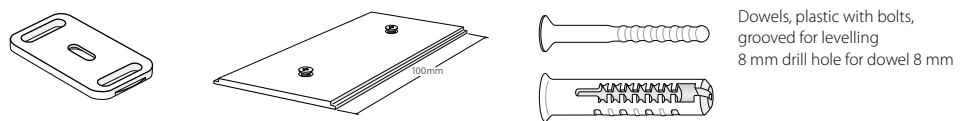

Curtain profile for embedding in plaster, 2-channel with "maxi" channel, VS57 standard

Aluminium, white, RAL 9016

Stock lengths of 4 m, 5 m and 6 m

"maxi" accessories

Installation accessories

Installation

Ceiling installation