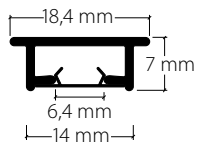

"maxi" curtain profile for embedding in plaster
rear of profile **unfinished**
with inserted plaster protection strip

Aluminium, white, RAL 9016

105.20.A.Blank

Stock lengths of 6 m

Made-to-measure + 20%