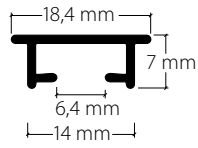

Article description	Order no.

"maxi" curtain profile for embedding in plaster
Rear of profile **unfinished**

Aluminium, white, RAL 9016

105.20.Blank

Stock lengths of 6 m

Made-to-measure + 20%