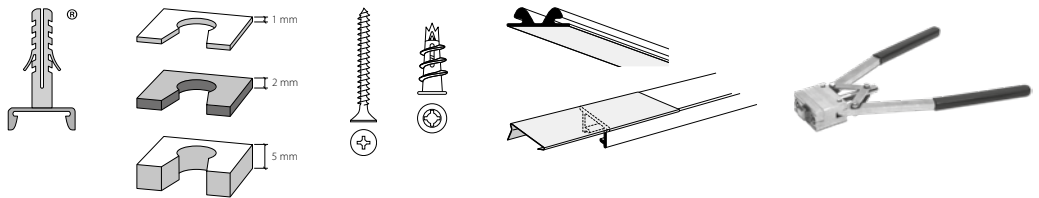

# HAMOTEC

Curtain profile systems for **flush-mounted** installation indoors, VS57 standard

Profil.

Curtain profile systems for **flush-mounted** installation indoors, VS57 standard

HM-105 VS57 «maxi»  
Seite / page 1

HM-20105 VS57 «maxi»  
Seite / page 7

HM-20600-GP3 «maxi»  
Seite / page 9

HM-20600-GP5 «maxi»  
Seite / page 13

Profil.

Curtain profile embedded in plaster with "maxi" channel, VS57 standard

Aluminium, natural anodised

Aluminium, white, RAL 9016

Stock lengths of 4 m and 6 m

"maxi" accessories

Installation accessories with 1-channel bracket

Installation accessories with 2-channel bracket

Services

Curved designs, made-to-measure including opening and cover strip inserted into the profile

Installation with 2-channel bracket

Levelled profile system fitted with washer.

	Article description	Order no.
	<p><b>"maxi" curtain profile for embedding in plaster</b></p> <p>Aluminium, natural anodised</p>	<p>105.10</p>
	<p>Aluminium, white, RAL 9016</p>	<p>105.20</p>
	<p>Stock lengths of 4 m and 6 m</p>	<p>Made-to-measure + 20%</p>
	<p><b>"maxi" curtain profile for embedding in plaster with inserted plaster protection strip</b></p> <p>Aluminium, natural anodised</p>	<p>105.10.A</p>
	<p>Aluminium, white, RAL 9016</p>	<p>105.20.A</p>
	<p>Stock lengths of 4 m and 6 m</p>	<p>Made-to-measure + 20%</p>
	<p><b>Plaster protection strip, plastic, white</b></p> <p>60 m rolls</p>	<p>11055.20</p>
	<p><b>Profile connector V5, spring steel</b></p> <p>is fixed to the back of the profile</p>	<p>11003</p>
	<p><b>Ceiling bracket, plastic</b></p> <p>8 mm drill hole <math>\varnothing</math> for dowel <math>\varnothing</math> 8 mm, or screws 4.0/4.5 x ...</p>	<p>11050</p>