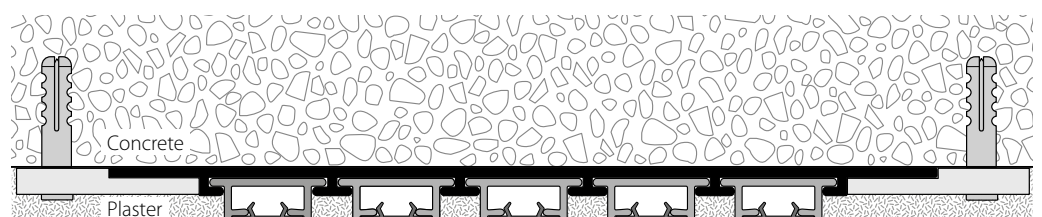

Curtain profile for embedding in plaster with "maxi" channel, VS57 standard

Aluminium, white, RAL 9016

Stock lengths of 4 m and 6 m

"maxi" accessories

Installation accessories

Services

Made-to-measure including opening/insert, complete with inserted plaster strip

This profile cannot be bent, but can be mitred

Raw aluminium base plate, treated with primer

Installation

**Recommendation:** Position an installation clip every 40-50 cm

	Article description	Order no.
	<b>Curtain profile system, 5-channel with "maxi" channel</b> Flush panel curtain profile system for embedding in plaster, white, RAL 9016, pre-assembled with primer, profiles and cover strip inserted.	20625.20.AP
	Stock lengths of 4 m and 6 m <span style="float: right;">Made-to-measure + 20%</span>	
	<b>Installation panel MP-190, black plastic</b> 30 x 16 mm oval hole	21055.27
	<b>Installation adhesive cartridge, 290 ml</b> for indoor and outdoor installation	13828
<b>Curtain accessories for the Hamotec-Line panel curtain system</b>		
	<b>Carrier, aluminium, white</b> with hook strip on piping for Hamotec-Line panel curtain system	21604.20
	Stock lengths of 3 m <span style="float: right;">Made-to-measure + 20%</span>	
	<b>Side cap, white plastic, for carrier</b> with eyelet for sliding rod	21618.20
	<b>Flat profile 30 x 5 mm</b>  Aluminium, natural anodised	21696.10
	Aluminium, white, RAL 9016	21696.20
	Stock lengths of 3 m <span style="float: right;">Made-to-measure + 20%</span>	