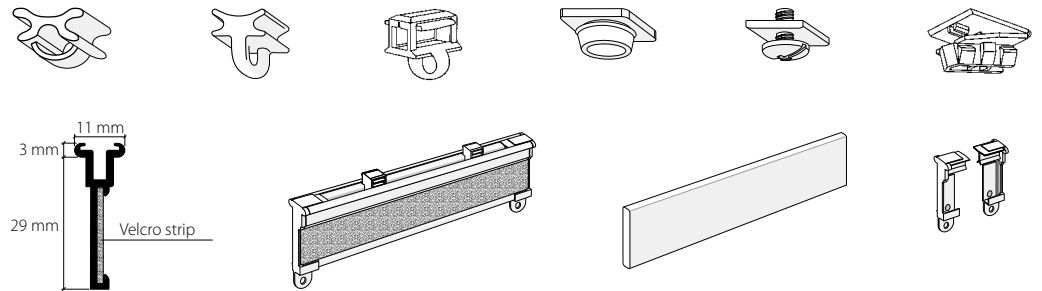

Curtain profile for embedding in plaster with "maxi" channel, VS57 standard

Aluminium, white, RAL 9016

Stock lengths of 4 m and 6 m

"maxi" accessories

Installation accessories

Services

Made-to-measure including opening/insert, complete with inserted plaster strip

This profile cannot be bent, but can be mitred

Raw aluminium base plate, treated with primer

Installation

Recommendation: Position an installation clip every 40-50 cm