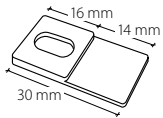

Curtain profile for embedding in plaster with "maxi" channel, VS57 standard

**HM-20600 / GP3**

94,8 mm  
15 mm 64,8 mm 15 mm  
26,5 mm 20,9 mm 20,9 mm 26,5 mm  
8,4 mm 4,6 mm

Panel curtain profile system, up to 3 tracks can be freely selected, complete with profile, plaster protective strip and treated with primer for embedding in plaster.

Profil. Profi.

Aluminium, white, RAL 9016

Stock lengths of 4 m and 6 m

"maxi" accessories

Installation accessories

Services

Made-to-measure including opening/insert, complete with inserted plaster strip

This profile cannot be bent, but can be mitred

Raw aluminium base plate, treated with primer

Installation

**Recommendation:** Position an installation clip every 40-50 cm

Article description

Order no.

**Curtain profile system, 3-channel  
with "maxi" channel**

20613.20.AP

Flush panel curtain system for embedding  
in plaster, white, RAL 9016, pre-assembled  
with primer, profile and cover strip inserted.

Stock lengths of 4 m and 6 m

Made-to-measure + 20%

**Ceiling clip MP-190 black**  
30 x 16 mm oval hole