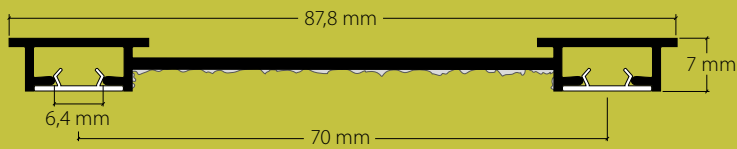

# HAMOTEC

Curtain profile systems for **flush-mounted** installation indoors, VS57 standard

Profil.

Curtain profile systems for **flush-mounted** installation indoors, VS57 standard

HM-105 VS57 «maxi»  
Seite / page 1

HM-20105 VS57 «maxi»  
Seite / page 7

HM-20600-GP3 «maxi»  
Seite / page 9

HM-20600-GP5 «maxi»  
Seite / page 13

Profil.

Curtain profile embedded in plaster with "maxi" channel, VS57 standard

Aluminium, natural anodised

Aluminium, white, RAL 9016

Stock lengths of 4 m and 6 m

"maxi" accessories

Installation accessories with 1-channel bracket

Installation accessories with 2-channel bracket

Services

Curved designs, made-to-measure including opening and cover strip inserted into the profile

Installation with 2-channel bracket

Levelled profile system fitted with washer.

	Article description	Order no.
	<p><b>"maxi" curtain profile for embedding in plaster</b></p> <p>Aluminium, natural anodised</p>	<p>105.10</p>
	<p>Aluminium, white, RAL 9016</p>	<p>105.20</p>
	<p>Stock lengths of 4 m and 6 m</p>	<p>Made-to-measure + 20%</p>
	<p><b>"maxi" curtain profile for embedding in plaster with inserted plaster protection strip</b></p> <p>Aluminium, natural anodised</p>	<p>105.10.A</p>
	<p>Aluminium, white, RAL 9016</p>	<p>105.20.A</p>
	<p>Stock lengths of 4 m and 6 m</p>	<p>Made-to-measure + 20%</p>
	<p><b>Plaster protection strip, plastic, white</b></p> <p>60 m rolls</p>	<p>11055.20</p>
	<p><b>Profile connector V5, spring steel</b></p> <p>is fixed to the back of the profile</p>	<p>11003</p>
	<p><b>Ceiling bracket, plastic</b></p> <p>8 mm drill hole <math>\varnothing</math> for dowel <math>\varnothing</math> 8 mm, or screws 4.0/4.5 x ...</p>	<p>11050</p>