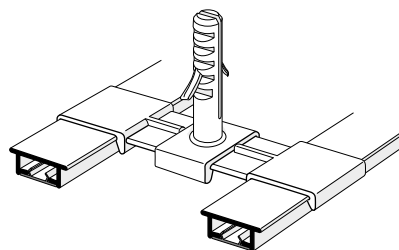

The plaster protective strip always needs to be inserted **before** the profile is installed.

**Caution:** The opening for the gliders needs to be made before installation.

Installation on concrete

Click in diagonally

**Recommendation:**  
Position a ceiling bracket every 30-40 cm.

Installation on suspended ceiling

Installation with click-in dowel ceiling bracket on metal, wood, plasterboard, etc., suspended ceilings

Installation with 2-channel bracket

Levelled profile system fitted with washer.

	Article description	Order no.
	<p><b>"maxi" curtain profile for embedding in plaster</b></p> <p>Aluminium, natural anodised</p>	<p>105.10</p>
	<p>Aluminium, white, RAL 9016</p>	<p>105.20</p>
	<p>Stock lengths of 4 m and 6 m</p>	<p>Made-to-measure + 20%</p>
	<p><b>"maxi" curtain profile for embedding in plaster with inserted plaster protection strip</b></p> <p>Aluminium, natural anodised</p>	<p>105.10.A</p>
	<p>Aluminium, white, RAL 9016</p>	<p>105.20.A</p>
	<p>Stock lengths of 4 m and 6 m</p>	<p>Made-to-measure + 20%</p>
	<p><b>Plaster protection strip, plastic, white</b></p> <p>60 m rolls</p>	<p>11055.20</p>
	<p><b>Profile connector V5, spring steel</b></p> <p>is fixed to the back of the profile</p>	<p>11003</p>
	<p><b>Ceiling bracket, plastic</b></p> <p>8 mm drill hole <math>\varnothing</math> for dowel <math>\varnothing</math> 8 mm, or screws 4.0/4.5 x ...</p>	<p>11050</p>