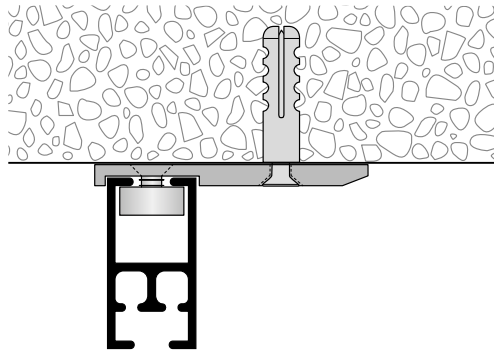

HAMOTEC

Pull-cord systems

Profil.

Pull-cord systems

HM-20700
Seite / page 1

Profil.

Pull-cord curtain profile system with "maxi"/"sixo" channel

	Aluminium, natural anodised Aluminium, white, RAL 9016
Services	Only assembled in the given lengths
Scope of delivery	Includes profile end caps, ceiling brackets and sealing plugs, supplied as standard without openings and butt connectors
Note	Use "maxi" punch-head pliers for openings
	Installation instructions, see next page

Installation

Ceiling installation, with ceiling brackets

Ordering information

- Model
- Profile colour
- Cord operation on left or right
- Length of operating cord
- Blind side – left, right or both sides
- Ceiling or wall installation
- Profile length in cm, max. 590 cm
- Type of fixing
- Bends (sketch)
- Recess, if required
(left, right, both sides)

Weight scale

Article description

Order no.

Pull-cord curtain profile system, assembled

Aluminium, natural anodised

20700.11.100
 20700.11.120
 20700.11.140
 20700.11.160
 20700.11.180
 20700.11.200
 20700.11.220
 20700.11.240
 20700.11.260
 20700.11.280
 20700.11.300
 20700.11.320
 20700.11.340
 20700.11.360
 20700.11.380
 20700.11.400
 20700.11.420
 20700.11.440
 20700.11.460
 20700.11.480
 20700.11.500
 20700.11.520
 20700.11.540
 20700.11.560
 20700.11.580