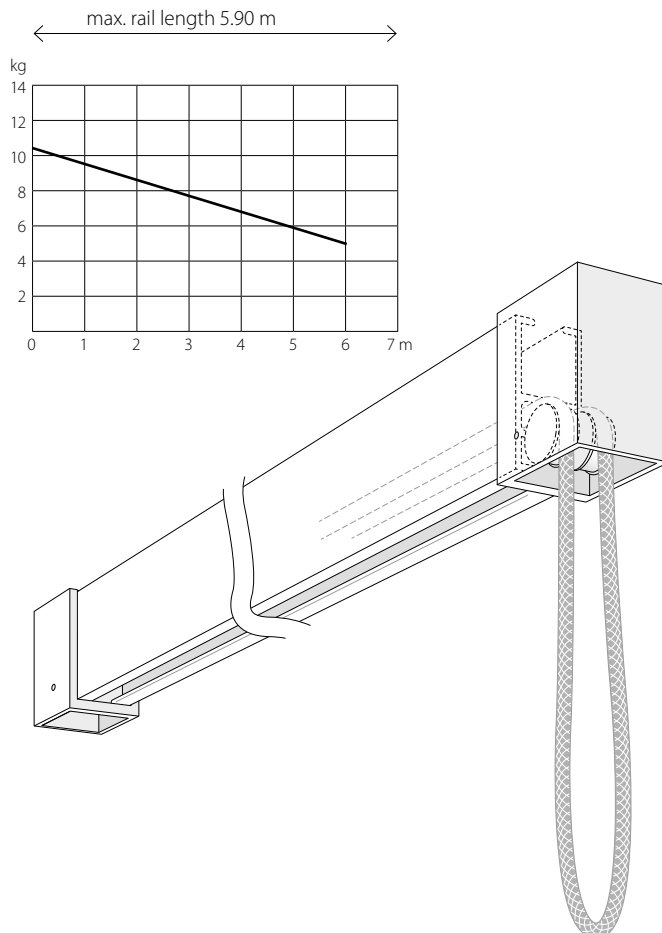

HAMOTEC

Pull-cord systems

Profil.

Pull-cord systems

HM-20700
Seite / page 1

Profil.

Pull-cord curtain profile system with "maxi"/"sixo" channel

	Aluminium, natural anodised Aluminium, white, RAL 9016
Services	Only assembled in the given lengths
Scope of delivery	Includes profile end caps, ceiling brackets and sealing plugs, supplied as standard without openings and butt connectors
Note	Use "maxi" punch-head pliers for openings
	Installation instructions, see next page

Installation

Ceiling installation, with ceiling brackets

Ordering information

- Model
- Profile colour
- Cord operation on left or right
- Length of operating cord
- Blind side – left, right or both sides
- Ceiling or wall installation
- Profile length in cm, max. 590 cm
- Type of fixing
- Bends (sketch)
- Recess, if required
(left, right, both sides)

Weight scale

Article description

Order no.

Pull-cord curtain profile system, assembled

Aluminium, natural anodised

20700.11.100
 20700.11.120
 20700.11.140
 20700.11.160
 20700.11.180
 20700.11.200
 20700.11.220
 20700.11.240
 20700.11.260
 20700.11.280
 20700.11.300
 20700.11.320
 20700.11.340
 20700.11.360
 20700.11.380
 20700.11.400
 20700.11.420
 20700.11.440
 20700.11.460
 20700.11.480
 20700.11.500
 20700.11.520
 20700.11.540
 20700.11.560
 20700.11.580