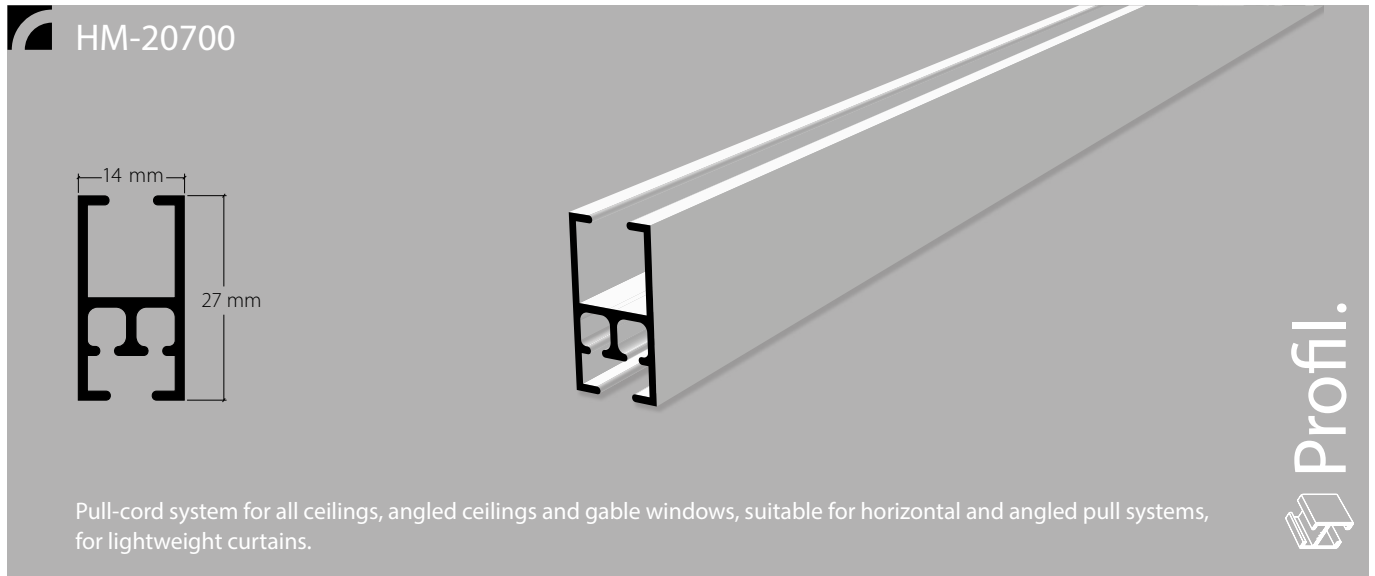

HAMOTEC

Pull-cord systems

Profil.

Pull-cord systems

HM-20700
Seite / page 1

Profil.

Pull-cord curtain profile system with "maxi"/"sixo" channel

	Aluminium, natural anodised Aluminium, white, RAL 9016
Services	Only assembled in the given lengths
Scope of delivery	Includes profile end caps, ceiling brackets and sealing plugs, supplied as standard without openings and butt connectors
Note	Use "maxi" punch-head pliers for openings
	Installation instructions, see next page

Installation

Ceiling installation, with ceiling brackets

Ordering information

- Model
- Profile colour
- Cord operation on left or right
- Length of operating cord
- Blind side – left, right or both sides
- Ceiling or wall installation
- Profile length in cm, max. 590 cm
- Type of fixing
- Bends (sketch)
- Recess, if required
(left, right, both sides)

Weight scale

Article description

Order no.

Pull-cord curtain profile system, assembled

Aluminium, natural anodised

20700.11.100
 20700.11.120
 20700.11.140
 20700.11.160
 20700.11.180
 20700.11.200
 20700.11.220
 20700.11.240
 20700.11.260
 20700.11.280
 20700.11.300
 20700.11.320
 20700.11.340
 20700.11.360
 20700.11.380
 20700.11.400
 20700.11.420
 20700.11.440
 20700.11.460
 20700.11.480
 20700.11.500
 20700.11.520
 20700.11.540
 20700.11.560
 20700.11.580