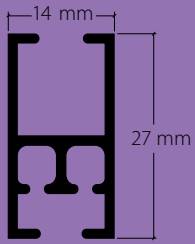

HAMOTEC

Pull-cord systems

Profil.

Pull-cord systems

HM-20700
Seite / page 1

Profil.

Pull-cord curtain profile system with "maxi"/"sixo" channel

	Aluminium, natural anodised Aluminium, white, RAL 9016
Services	Only assembled in the given lengths
Scope of delivery	Includes profile end caps, ceiling brackets and sealing plugs, supplied as standard without openings and butt connectors
Note	Use "maxi" punch-head pliers for openings
	Installation instructions, see next page

Installation

Ceiling installation, with ceiling brackets

Ordering information

- Model
- Profile colour
- Cord operation on left or right
- Length of operating cord
- Blind side – left, right or both sides
- Ceiling or wall installation
- Profile length in cm, max. 590 cm
- Type of fixing
- Bends (sketch)
- Recess, if required
(left, right, both sides)

Weight scale

Article description

Order no.

Pull-cord curtain profile system, assembled

Aluminium, natural anodised

20700.11.100
 20700.11.120
 20700.11.140
 20700.11.160
 20700.11.180
 20700.11.200
 20700.11.220
 20700.11.240
 20700.11.260
 20700.11.280
 20700.11.300
 20700.11.320
 20700.11.340
 20700.11.360
 20700.11.380
 20700.11.400
 20700.11.420
 20700.11.440
 20700.11.460
 20700.11.480
 20700.11.500
 20700.11.520
 20700.11.540
 20700.11.560
 20700.11.580

Aluminium, white, RAL 9016

20700.20.100
 20700.20.120
 20700.20.140
 20700.20.160
 20700.20.180
 20700.20.200
 20700.20.220
 20700.20.240
 20700.20.260
 20700.20.280
 20700.20.300
 20700.20.320
 20700.20.340
 20700.20.360
 20700.20.380
 20700.20.400
 20700.20.420
 20700.20.440
 20700.20.460
 20700.20.480
 20700.20.500
 20700.20.520
 20700.20.540
 20700.20.560
 20700.20.580