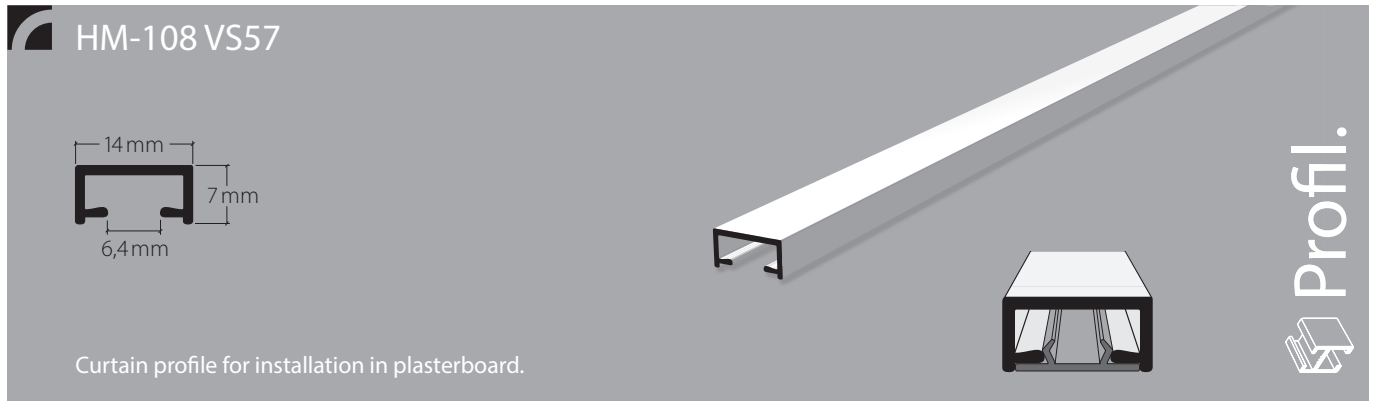

Curtain profile for installation in plasterboard with "maxi" channel, VS57 standard

Aluminium, white, RAL 9016

Stock lengths of 6,05 m

"maxi" accessories

Installation accessories

Services

Curved designs, made-to-measure including opening and cover strip inserted into the profile.

Bending service

Plan view (seen from above). State room side.

Radii: from 80 mm
90° angle or angle of your choice

Non-standard radii and angles as per sketch

	Article description	Order no.
	<p>"maxi" curtain profile for embedding in plaster with inserted plaster protection strip</p> <p>Aluminium, white, RAL 9016</p> <p>Stock lengths of 6,05 m</p>	<p>108.20.A</p> <p>Made-to-measure + 20%</p>

Profile connector V5, spring steel
is fixed to the back of the profile

11002.20

Bending service

Plan view (seen from above). State room side.

Radii: from 80 to 200 mm **95108.1**

Radii: to 500 mm **95108.2**

Radii: to 1000 mm **95108.3**

90° angle or angle of your choice

Non-standard radii and angles as per sketch **95108.4**