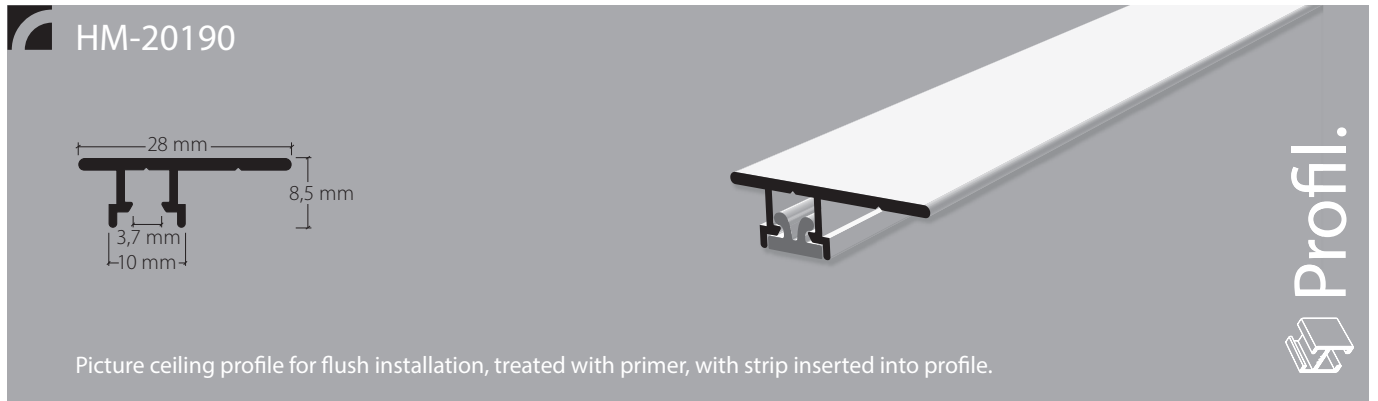

Curtain and picture ceiling profile for embedding in plaster with "mini" channel

Aluminium, white, RAL 9016

Original stock lengths of 6 m

"mini" accessories

Installation accessories

Services

Made-to-measure including opening/insert, complete with inserted plaster strip

This profile cannot be bent

Installation

Ceiling installation plates, screwed and glued, with oval hole for levelling.

Caution: The opening for gliders needs to be made before installation.

Handling specification:

Ceiling treatment only with primer

	Article description	Order no.
	"mini" picture ceiling profile for embedding in plaster Aluminium, white, RAL 9016 fully assembled, plaster protection strip inserted into profile, treated with primer	21010.20.AP
	Stock lengths of 6 m	Made-to-measure + 20%
	Plaster protection strip, plastic 50 m rolls	21054.20
	Installation panel MP-190, black plastic 30 x 16 mm drilled	21055.27
	Rail hooks Galvanised iron White iron	 21092 21091.20
	Picture hook with adjustment screw aluminium	21094
	Picture hook self-locking	21106
	Picture hook galvanised steel	21093
	Adjustment wheel / adjustment screw, galvanised Only use with polyester cord	21095.41
	Picture cord Ø 2 mm, white polyester 500 m rolls	21096.20
	Picture set with white polyester cord with adjustment wheel, 4 hooks and 3 m picture cord, maximum load-bearing capacity 15 kg	21090