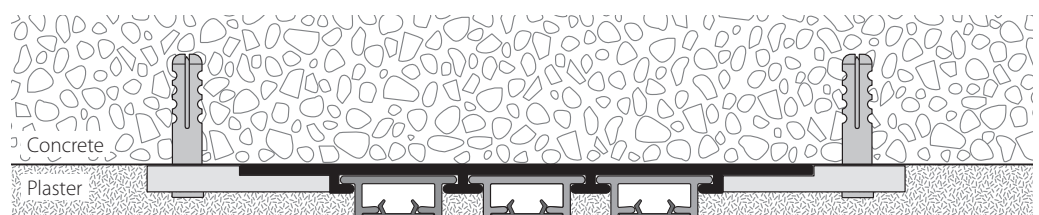

Curtain profile for embedding in plaster with "maxi" channel, VS57 standard

HM-20600 / GP3

Panel curtain profile system, up to 3 tracks can be freely selected, complete with profile, plaster protective strip and treated with primer for embedding in plaster.

Profil.

Aluminium, white, RAL 9016

Stock lengths of 4 m and 6 m

"maxi" accessories

Installation accessories

Services

Made-to-measure including opening/insert, complete with inserted plaster strip

This profile cannot be bent, but can be mitred

Raw aluminium base plate, treated with primer

Installation

Recommendation: Position an installation clip every 40-50 cm

Article description

Order no.

**Curtain profile system, 3-channel
with "maxi" channel**

20613.20.AP

Flush panel curtain system for embedding
in plaster, white, RAL 9016, pre-assembled
with primer, profile and cover strip inserted.

Stock lengths of 4 m and 6 m

Made-to-measure + 20%

Ceiling clip MP-190 black
30 x 16 mm oval hole