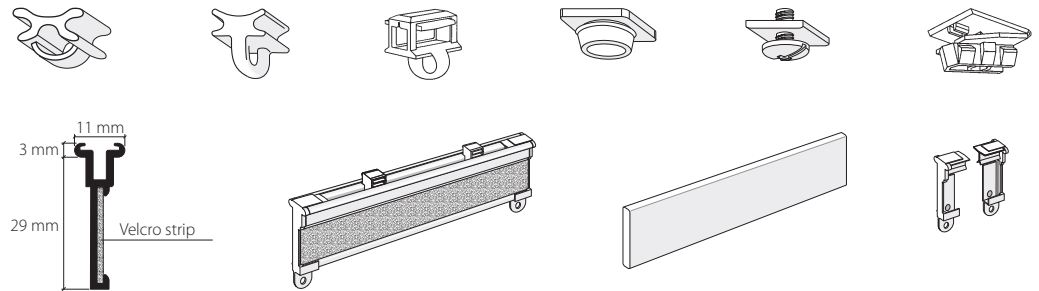

Curtain profile for embedding in plaster with "maxi" channel, VS57 standard

HM-20600 / GP3

Panel curtain profile system, up to 3 tracks can be freely selected, complete with profile, plaster protective strip and treated with primer for embedding in plaster.

Profil.

Aluminium, white, RAL 9016

Stock lengths of 4 m and 6 m

"maxi" accessories

Installation accessories

Services

Made-to-measure including opening/insert, complete with inserted plaster strip

This profile cannot be bent, but can be mitred

Raw aluminium base plate, treated with primer

Installation

Recommendation: Position an installation clip every 40-50 cm

Article description

Order no.

**Curtain profile system, 3-channel
with "maxi" channel**

21604.20

30 m

60 m

120 m

240 m

Stock lengths of 3 m

Made-to-measure + 20%

Side cap, white plastic, for carrier
with eyelet for sliding rod