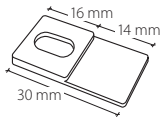

Profil.

Aluminium, white, RAL 9016

Stock lengths of 4 m and 6 m

"maxi" accessories

Installation accessories

Services

Made-to-measure including opening/insert, complete with inserted plaster strip

This profile cannot be bent, but can be mitred

Raw aluminium base plate, treated with primer

Installation

Recommendation: Position an installation clip every 40-50 cm

Article description

Order no.

**Curtain profile system, 3-channel
with "maxi" channel**

20613.20.AP

Flush panel curtain system for embedding
in plaster, white, RAL 9016, pre-assembled
with primer, profile and cover strip inserted.

Stock lengths of 4 m and 6 m

Made-to-measure + 20%

Ceiling clip MP-190 black
30 x 16 mm oval hole

21604.20

30 m

60 m

120 m

240 m

Stock lengths of 3 m

Made-to-measure + 20%

Side cap, white plastic, for carrier
with eyelet for sliding rod