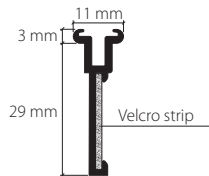

21055.27

Installation adhesive cartridge, 290 ml
for indoor and outdoor installation

13828

**Curtain accessories for the Hamotec-Line
panel curtain system**

Carrier, aluminium, white
with hook strip on piping for Hamotec-Line
panel curtain system

21604.20

30 m

60 m

120 m

240 m

Stock lengths of 3 m

Made-to-measure + 20%

Side cap, white plastic, for carrier
with eyelet for sliding rod

21618.20

Flat profile 30 x 5 mm

Aluminium, natural anodised

21696.10

Aluminium, white, RAL 9016

21696.20

Stock lengths of 3 m

Made-to-measure + 20%