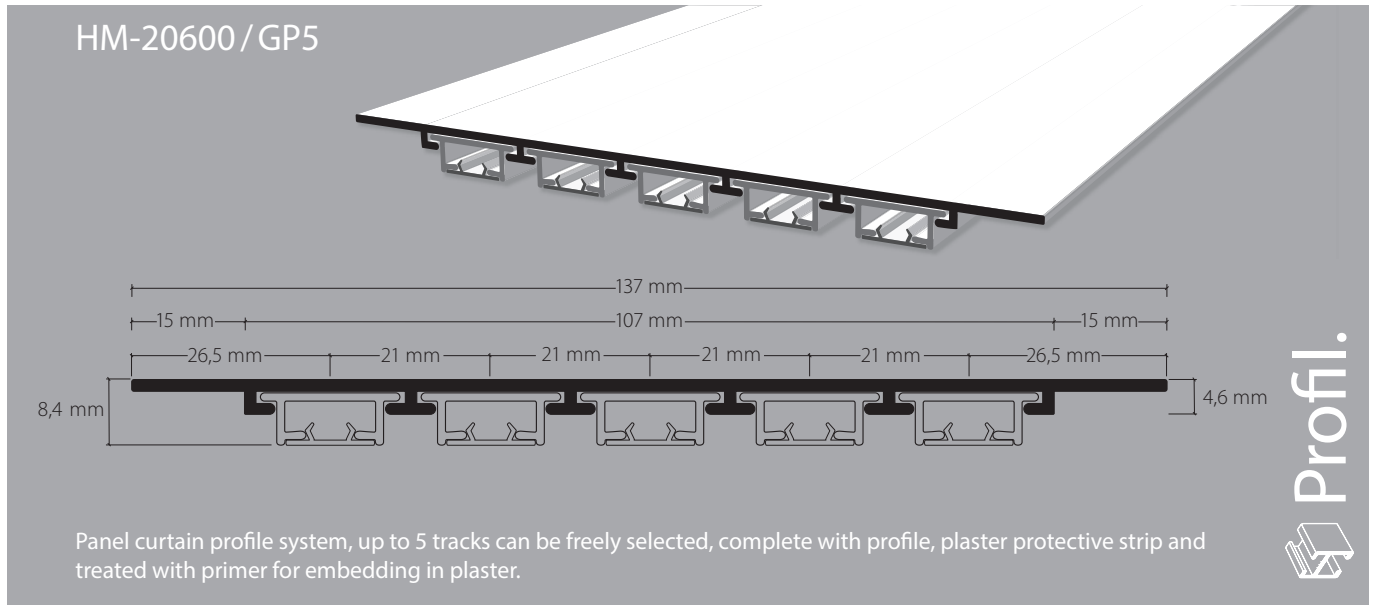

Curtain profile for embedding in plaster with "maxi" channel, VS57 standard

Profil.

Aluminium, white, RAL 9016

Stock lengths of 4 m and 6 m

"maxi" accessories

Installation accessories

Services

Made-to-measure including opening/insert, complete with inserted plaster strip

This profile cannot be bent, but can be mitred

Raw aluminium base plate, treated with primer

Installation

Recommendation: Position an installation clip every 40-50 cm

Article description

Order no.

Curtain profile system, 5-channel with "maxi" channel

20625.20.AP

Flush panel curtain profile system for embedding in plaster, white, RAL 9016, pre-assembled with primer, profiles and cover strip inserted.

Stock lengths of 4 m and 6 m

Made-to-measure + 20%

Installation panel MP-190, black plastic
30 x 16 mm oval hole

21604.20

30 m
60 m
120 m
240 m

Stock lengths of 3 m

Made-to-measure + 20%

Side cap, white plastic, for carrier
with eyelet for sliding rod

21618.20

Flat profile 30 x 5 mm

Aluminium, natural anodised