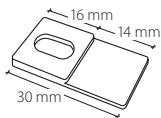

Curtain profile for embedding in plaster with "maxi" channel, VS57 standard

Profil.

Aluminium, white, RAL 9016

Stock lengths of 4 m and 6 m

"maxi" accessories

Installation accessories

Services

Made-to-measure including opening/insert, complete with inserted plaster strip

This profile cannot be bent, but can be mitred

Raw aluminium base plate, treated with primer

Installation

Recommendation: Position an installation clip every 40-50 cm

Article description

Order no.

Curtain profile system, 5-channel with "maxi" channel

20625.20.AP

Flush panel curtain profile system for embedding in plaster, white, RAL 9016, pre-assembled with primer, profiles and cover strip inserted.

Stock lengths of 4 m and 6 m

Made-to-measure + 20%

Installation panel MP-190, black plastic
30 x 16 mm oval hole

21604.20

30 m
60 m
120 m
240 m

Stock lengths of 3 m

Made-to-measure + 20%

Side cap, white plastic, for carrier
with eyelet for sliding rod

21618.20

Flat profile 30 x 5 mm

Aluminium, natural anodised