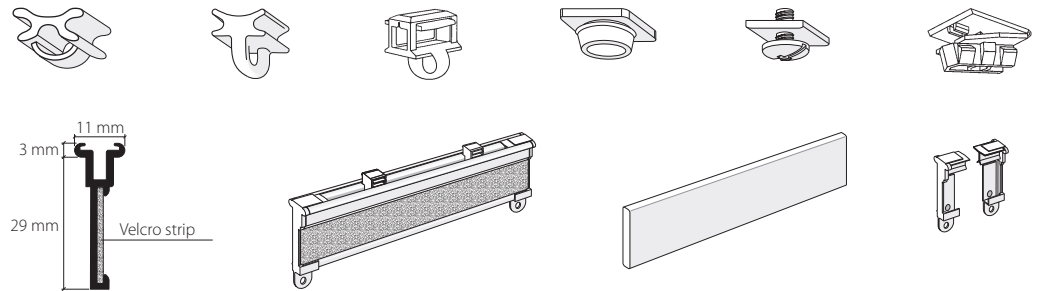

Curtain profile for embedding in plaster with "maxi" channel, VS57 standard

Profil.

Aluminium, white, RAL 9016

Stock lengths of 4 m and 6 m

"maxi" accessories

Installation accessories

Services

Made-to-measure including opening/insert, complete with inserted plaster strip

This profile cannot be bent, but can be mitred

Raw aluminium base plate, treated with primer

Installation

Recommendation: Position an installation clip every 40-50 cm

Article description

Order no.

Curtain profile system, 5-channel with "maxi" channel

20625.20.AP

Flush panel curtain profile system for embedding in plaster, white, RAL 9016, pre-assembled with primer, profiles and cover strip inserted.

Stock lengths of 4 m and 6 m

Made-to-measure + 20%

Installation panel MP-190, black plastic
30 x 16 mm oval hole

21604.20

30 m
60 m
120 m
240 m

Stock lengths of 3 m

Made-to-measure + 20%

Side cap, white plastic, for carrier
with eyelet for sliding rod

21618.20

Flat profile 30 x 5 mm

Aluminium, natural anodised