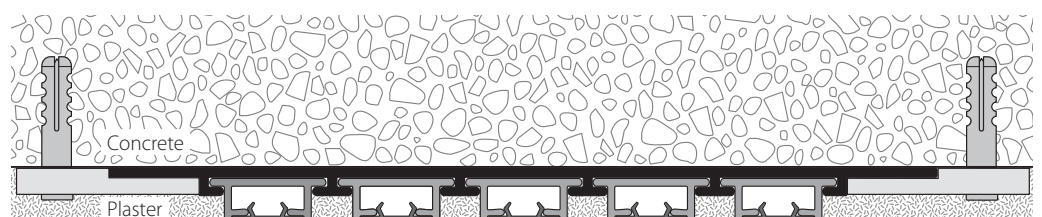

Curtain profile for embedding in plaster with "maxi" channel, VS57 standard

Profil.

Aluminium, white, RAL 9016

Stock lengths of 4 m and 6 m

"maxi" accessories

Installation accessories

Services

Made-to-measure including opening/insert, complete with inserted plaster strip

This profile cannot be bent, but can be mitred

Raw aluminium base plate, treated with primer

Installation

Recommendation: Position an installation clip every 40-50 cm

Article description

Order no.

Curtain profile system, 5-channel with "maxi" channel

20625.20.AP

Flush panel curtain profile system for embedding in plaster, white, RAL 9016, pre-assembled with primer, profiles and cover strip inserted.

Stock lengths of 4 m and 6 m

Made-to-measure + 20%

Installation panel MP-190, black plastic
30 x 16 mm oval hole

21604.20

30 m
60 m
120 m
240 m

Stock lengths of 3 m

Made-to-measure + 20%

Side cap, white plastic, for carrier
with eyelet for sliding rod

21618.20

Flat profile 30 x 5 mm

Aluminium, natural anodised