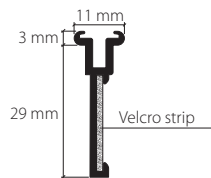

20625.20.AP

Flush panel curtain profile system for embedding in plaster, white, RAL 9016, pre-assembled with primer, profiles and cover strip inserted.

Stock lengths of 4 m and 6 m

Made-to-measure + 20%

Installation panel MP-190, black plastic
30 x 16 mm oval hole

21055.27

Installation adhesive cartridge, 290 ml
for indoor and outdoor installation

13828

Curtain accessories for the Hamotec-Line panel curtain system

Carrier, aluminium, white
with hook strip on piping for Hamotec-Line panel curtain system

21604.20

30 m
60 m
120 m
240 m

Stock lengths of 3 m

Made-to-measure + 20%

Side cap, white plastic, for carrier
with eyelet for sliding rod

21618.20

Flat profile 30 x 5 mm

Aluminium, natural anodised

21696.10

Aluminium, white, RAL 9016

21696.20

Stock lengths of 3 m

Made-to-measure + 20%

	Article description	Order no.	
	Carrier, aluminium, white, fully assembled	21651.20	50 cm
	with side cap 21618.20, made-to-measure	21653.20	60 cm
	(from 80 cm with 3 Clic gliders)	21655.20	70 cm
		21657.20	80 cm
		21659.20	90 cm
		21661.20	100 cm
		21663.20	110 cm
		21665.20	120 cm
		21667.20	130 cm
		21669.20	140 cm
	21671.20	150 cm	
	Carrier, aluminium, white, fully assembled	21634.20	50 cm
	including flat profile 30 x 5 mm white	21635.20	60 cm
	made-to-measure	21636.20	70 cm
	(from 80 cm with 3 Clic gliders)	21637.20	80 cm
	for the Hamotec panel curtain system	21638.20	90 cm
		21639.20	100 cm
		21640.20	110 cm
		21641.20	120 cm
		21642.20	130 cm
		21643.20	140 cm
	21644.20	150 cm	