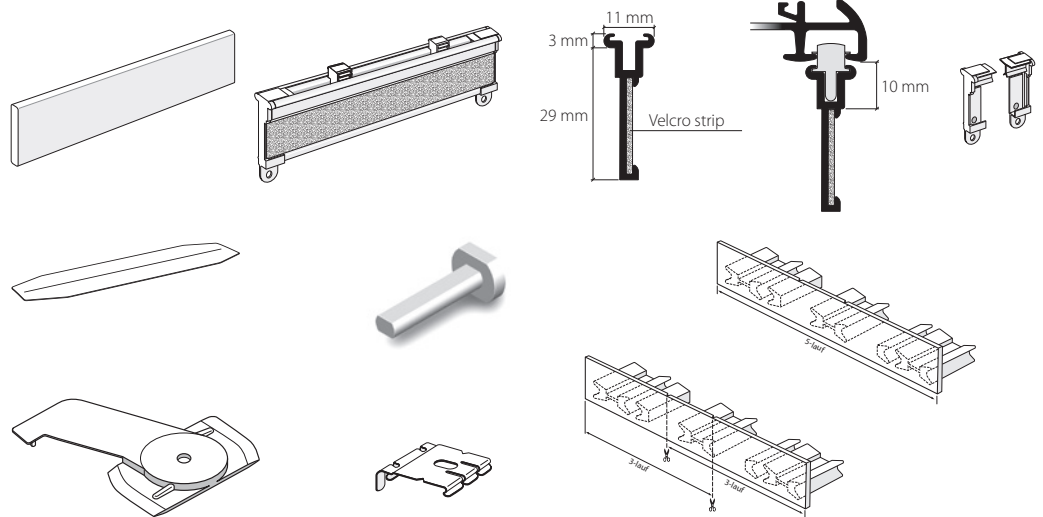

Panel curtain profile system with "maxi" channel, 3-channel

Aluminium, natural anodised

Aluminium, white, RAL 9016

Stock lengths of 4 m and 6 m

"maxi" accessories

Installation accessories

Services

Made-to-measure including opening/insert

This profile cannot be bent, but can be mitred.

Installation

Clamping bolt

Clip

Fixings approx. every 40-50 cm

Wall installation with Rail-Line bracket

Article description	Order no.
---------------------	-----------

Panel curtain profile system with "maxi" channel, 3-channel

Aluminium, natural anodised

20813.10

Aluminium, white, RAL 9016

20813.20

Stock lengths of 4 m and 6 m

Made-to-measure + 20%

Side cap S20813/S20815  
for panel curtain rail HM-20813/20815

21604.20

30 m  
60 m  
120 m  
240 m

Stock lengths of 3 m

Made-to-measure + 20%

**Side cap, white plastic  
for panel carrier**  
with eyelet for sliding rod

21618.20

**Flat profile 30 x 5 mm**

Aluminium, natural anodised