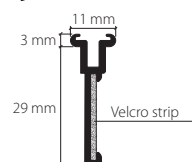

Profile connector, metal  
for panel curtain rails HM-20803/813

21018

Article description

Order no.

**Rail-Line wall bracket, aluminium, undrilled**  
including bracket cap, wall cover, installation plate,  
brass sleeve, fully assembled

Projection up to

Matt aluminium	7 cm	21431.12
	10 cm	21432.12
	15 cm	21434.12
Aluminium, white	7 cm	21431.20
	10 cm	21432.20
	15 cm	21434.20

**Carrier, aluminium, white**  
with hook strip on piping  
for Hamotec-Line panel curtain system

21604.20

30 m  
60 m  
120 m  
240 m

Stock lengths of 3 m

Made-to-measure + 20%

**Side cap, white plastic  
for panel carrier**  
with eyelet for sliding rod

21618.20

**Flat profile 30 x 5 mm**

Aluminium, natural anodised

21696.10

Aluminium, white, RAL 9016

21696.20

Stock lengths of 3 m

Made-to-measure + 20%

	Article description	Order no.	
	<b>Carrier, aluminium, white, fully assembled</b>	21651.20	50 cm
	with side cap 21618.20	21653.20	60 cm
	made-to-measure	21655.20	70 cm
	(from 80 cm with 3 Clic gliders)	21657.20	80 cm
		21659.20	90 cm
		21661.20	100 cm
		21663.20	110 cm
		21665.20	120 cm
		21667.20	130 cm
		21669.20	140 cm
	21671.20	150 cm	
	<b>Carrier, aluminium, white, fully assembled</b>	21634.20	50 cm
	including flat profile 30 x 5 mm white	21635.20	60 cm
	made-to-measure	21636.20	70 cm
	(from 80 cm with 3 Clic gliders)	21637.20	80 cm
	for the Hamotec panel curtain system	21638.20	90 cm
		21639.20	100 cm
		21640.20	110 cm
		21641.20	120 cm
		21642.20	130 cm
		21643.20	140 cm
		21644.20	150 cm