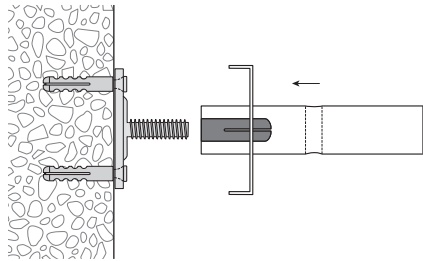

This profile cannot be bent, but can be mitred.

Installation

Clamping bolt

Clip

Fixings approx. every 40-50 cm

Wall installation with Rail-Line bracket

Article description	Order no.
---------------------	-----------

Panel curtain profile system with "maxi" channel, 3-channel

Aluminium, natural anodised

20813.10

Aluminium, white, RAL 9016

20813.20

Stock lengths of 4 m and 6 m

Made-to-measure + 20%

Side cap S20813/S20815  
for panel curtain rail HM-20813/20815

Plastic, grey

21034.14

Plastic, white

21034.20

Installation of clamping bolt, white plastic  
for panel curtain rails HM-20803/813

21031.20

Installation clip, metal  
for panel curtain rails HM-20803/813

21033

Profile connector, metal  
for panel curtain rails HM-20803/813

21018

Article description

Order no.

**Rail-Line wall bracket, aluminium, undrilled**  
including bracket cap, wall cover, installation plate,  
brass sleeve, fully assembled