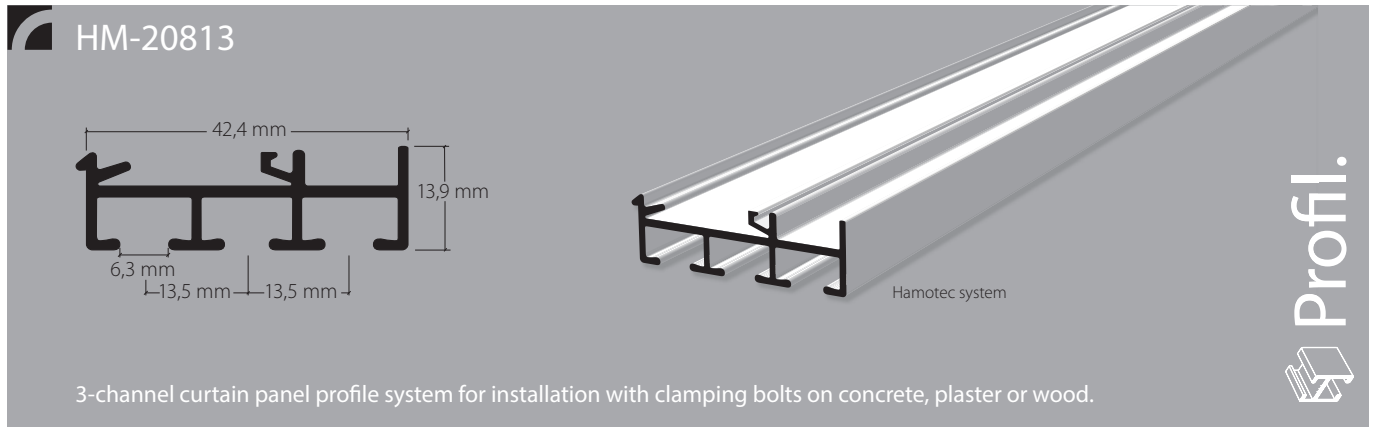

Panel curtain profile system with "maxi" channel, 3-channel

Aluminium, natural anodised

Aluminium, white, RAL 9016

Stock lengths of 4 m and 6 m

"maxi" accessories

Installation accessories

Services

Made-to-measure including opening/insert

This profile cannot be bent, but can be mitred.

Installation

Clamping bolt

Clip

Fixings approx. every 40-50 cm

Wall installation with Rail-Line bracket

Article description	Order no.
---------------------	-----------