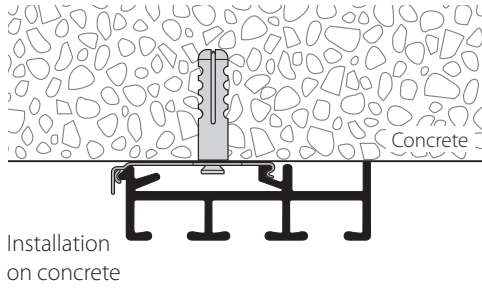

This profile cannot be bent, but can be mitred.

Installation

Clamping bolt

Clip

Fixings approx. every 40-50 cm

Wall installation with Rail-Line bracket

Article description	Order no.
---------------------	-----------