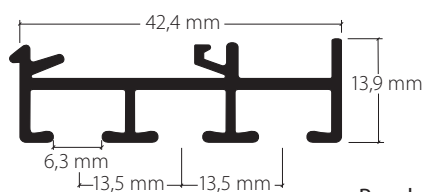

Panel curtain profile system with "maxi" channel, 3-channel

Aluminium, natural anodised

Aluminium, white, RAL 9016

Stock lengths of 4 m and 6 m

"maxi" accessories

Installation accessories

Services

Made-to-measure including opening/insert

This profile cannot be bent, but can be mitred.

Installation

Clamping bolt

Clip

Fixings approx. every 40-50 cm

Wall installation with Rail-Line bracket

Article description	Order no.
---------------------	-----------

Panel curtain profile system with "maxi" channel, 3-channel

Aluminium, natural anodised

20813.10

Aluminium, white, RAL 9016

20813.20

Stock lengths of 4 m and 6 m

Made-to-measure + 20%

Side cap S20813/S20815  
for panel curtain rail HM-20813/20815

21604.20

30 m  
60 m  
120 m  
240 m

Stock lengths of 3 m

Made-to-measure + 20%

**Side cap, white plastic  
for panel carrier**  
with eyelet for sliding rod

21618.20

**Flat profile 30 x 5 mm**

Aluminium, natural anodised