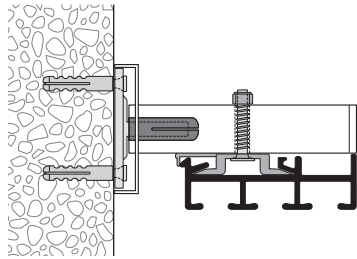

This profile cannot be bent, but can be mitred.

Installation

Clamping bolt

Clip

Fixings approx. every 40-50 cm

Wall installation with Rail-Line bracket

Article description	Order no.
---------------------	-----------

Panel curtain profile system with "maxi" channel, 3-channel

Aluminium, natural anodised

20813.10

Aluminium, white, RAL 9016

20813.20

Stock lengths of 4 m and 6 m

Made-to-measure + 20%

Side cap S20813/S20815  
for panel curtain rail HM-20813/20815

Plastic, grey

21034.14

Plastic, white

21034.20

Installation of clamping bolt, white plastic  
for panel curtain rails HM-20803/813

21031.20

Installation clip, metal  
for panel curtain rails HM-20803/813

21033

Profile connector, metal  
for panel curtain rails HM-20803/813

21018

Article description

Order no.

**Rail-Line wall bracket, aluminium, undrilled**  
including bracket cap, wall cover, installation plate,  
brass sleeve, fully assembled