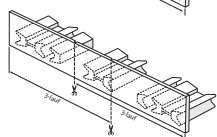

This profile cannot be bent, but can be mitred.

Installation

Clamping bolt

Clip

Fixings approx. every 40-50 cm

Wall installation with Rail-Line bracket

Article description	Order no.
---------------------	-----------

Panel curtain profile system with "maxi" channel, 3-channel

Aluminium, natural anodised

20813.10

Aluminium, white, RAL 9016

20813.20

Stock lengths of 4 m and 6 m

Made-to-measure + 20%

Side cap S20813/S20815  
for panel curtain rail HM-20813/20815

Plastic, grey

21034.14

Plastic, white

21034.20

Installation of clamping bolt, white plastic  
for panel curtain rails HM-20803/813

21031.20

Installation clip, metal  
for panel curtain rails HM-20803/813

21033