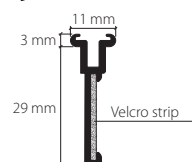

**Profile connector, spring steel** 21028  
for panel curtain rails HM-20805/815

Article description

Order no.

**Rail-Line wall bracket, aluminium, undrilled**  
including bracket cap, wall cover, installation plate,  
brass sleeve, fully assembled

Projection up to

Matt aluminium	7 cm	21431.12
	10 cm	21432.12
	15 cm	21434.12
Aluminium, white	7 cm	21431.20
	10 cm	21432.20
	15 cm	21434.20

**Carrier, aluminium, white**  
with hook strip on piping  
for Hamotec-Line panel curtain system

21604.20

30 m  
60 m  
120 m  
240 m

Stock lengths of 3 m

Made-to-measure + 20%

**Side cap, white plastic**  
**for panel carrier**  
with eyelet for sliding rod

21618.20

25 pair  
50 pair  
100 pair

**Flat profile 30 x 5 mm**

Aluminium, natural anodised

21696.10

30 m  
60 m  
120 m

Aluminium, white, RAL 9016

21696.20

30 m  
60 m  
120 m

Stock lengths of 3 m

Made-to-measure + 20%