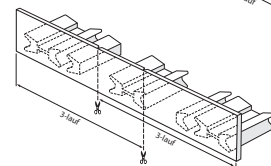

Panel curtain profile system with "maxi" channel, 5-channel

Aluminium, natural anodised

Aluminium, white, RAL 9016

Stock lengths of 4 m and 6 m

"maxi" accessories

Installation accessories

Services

Made-to-measure including opening/insert

This profile cannot be bent, but can be mitred.

Installation

Installation on concrete

Clamping bolt

Clip

Fixings approx. every 40-50 cm

Wall installation with Rail-Line bracket

Article description	Order no.
---------------------	-----------