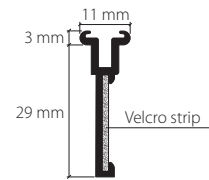

Panel curtain profile system with "maxi" channel, 5-channel

Aluminium, natural anodised

Aluminium, white, RAL 9016

Stock lengths of 4 m and 6 m

"maxi" accessories

Installation accessories

Services

Made-to-measure including opening/insert

This profile cannot be bent, but can be mitred.

Installation

Installation on concrete

Clamping bolt

Clip

Fixings approx. every 40-50 cm

Wall installation with Rail-Line bracket

Article description	Order no.
---------------------	-----------

**Panel curtain profile system with "maxi" channel, 5-channel**

Aluminium, natural anodised 20815.10

Aluminium, white, RAL 9016 20815.20

Stock lengths of 4 m and 6 m

Made-to-measure + 20%

**Side cap S20813/S20815**  
for panel curtain rail HM-20813/20815

21604.20

30 m  
60 m  
120 m  
240 m

Stock lengths of 3 m

Made-to-measure + 20%

**Side cap, white plastic**  
**for panel carrier**  
with eyelet for sliding rod

21618.20

25 pair  
50 pair  
100 pair

**Flat profile 30 x 5 mm**