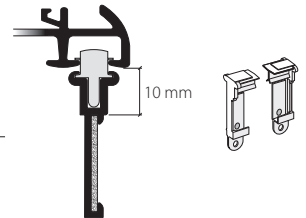

Panel curtain profile system with "maxi" channel, 5-channel

Aluminium, natural anodised

Aluminium, white, RAL 9016

Stock lengths of 4 m and 6 m

"maxi" accessories

Installation accessories

Services

Made-to-measure including opening/insert

This profile cannot be bent, but can be mitred.

Installation

Installation on concrete

Clamping bolt

Clip

Fixings approx. every 40-50 cm

Wall installation with Rail-Line bracket

Article description	Order no.
---------------------	-----------

**Panel curtain profile system with "maxi" channel, 5-channel**

Aluminium, natural anodised 20815.10

Aluminium, white, RAL 9016 20815.20

Stock lengths of 4 m and 6 m

Made-to-measure + 20%

**Side cap S20813/S20815**  
for panel curtain rail HM-20813/20815

21604.20

30 m  
60 m  
120 m  
240 m

Stock lengths of 3 m

Made-to-measure + 20%

**Side cap, white plastic**  
**for panel carrier**  
with eyelet for sliding rod

21618.20

25 pair  
50 pair  
100 pair

**Flat profile 30 x 5 mm**