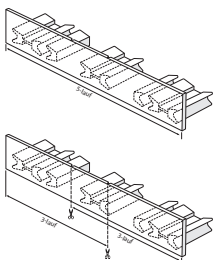

This profile cannot be bent, but can be mitred.

Installation

Installation on concrete

Clamping bolt

Clip

Fixings approx. every 40-50 cm

Wall installation with Rail-Line bracket

Article description	Order no.
---------------------	-----------

**Panel curtain profile system with "maxi" channel, 5-channel**

Aluminium, natural anodised 20815.10

Aluminium, white, RAL 9016 20815.20

Stock lengths of 4 m and 6 m

Made-to-measure + 20%

**Side cap S20813/S20815**  
for panel curtain rail HM-20813/20815

Plastic, grey 21034.14

Plastic, white 21034.20

**Installation of clamping bolt, white plastic** 21039.20  
for panel curtain rails HM-20805/815

**Installation clip, metal** 21035  
for panel curtain rails HM-20805/815