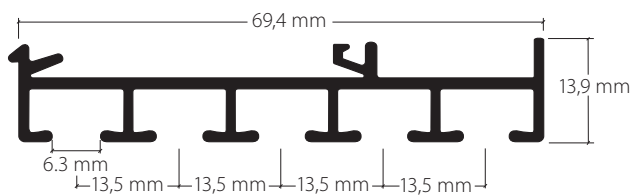

Panel curtain profile system with "maxi" channel, 5-channel

Aluminium, natural anodised

Aluminium, white, RAL 9016

Stock lengths of 4 m and 6 m

"maxi" accessories

Installation accessories

Services

Made-to-measure including opening/insert

This profile cannot be bent, but can be mitred.

Installation

Installation on concrete

Clamping bolt

Clip

Fixings approx. every 40-50 cm

Wall installation with Rail-Line bracket

Article description	Order no.
---------------------	-----------

**Panel curtain profile system with "maxi" channel, 5-channel**

Aluminium, natural anodised 20815.10

Aluminium, white, RAL 9016 20815.20

Stock lengths of 4 m and 6 m

Made-to-measure + 20%

**Side cap S20813/S20815**  
for panel curtain rail HM-20813/20815

Aluminium, natural anodised

21696.10

30 m  
60 m  
120 m

Aluminium, white, RAL 9016

21696.20

30 m  
60 m  
120 m

Stock lengths of 3 m

Made-to-measure + 20%