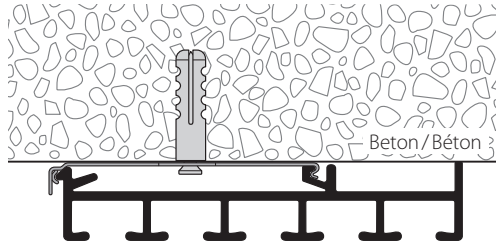

Panel curtain profile system with "maxi" channel, 5-channel

Aluminium, natural anodised

Aluminium, white, RAL 9016

Stock lengths of 4 m and 6 m

"maxi" accessories

Installation accessories

Services

Made-to-measure including opening/insert

This profile cannot be bent, but can be mitred.

Installation

Installation on concrete

Clamping bolt

Clip

Fixings approx. every 40-50 cm

Wall installation with Rail-Line bracket

Article description	Order no.
---------------------	-----------