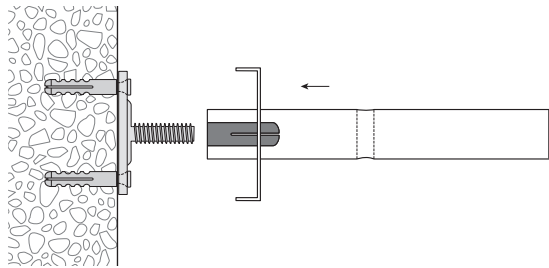

Panel curtain profile system with "maxi" channel, 5-channel

Aluminium, natural anodised

Aluminium, white, RAL 9016

Stock lengths of 4 m and 6 m

"maxi" accessories

Installation accessories

Services

Made-to-measure including opening/insert

This profile cannot be bent, but can be mitred.

Installation

Installation on concrete

Clamping bolt

Clip

Fixings approx. every 40-50 cm

Wall installation with Rail-Line bracket

Article description	Order no.
---------------------	-----------

**Panel curtain profile system with "maxi" channel, 5-channel**

Aluminium, natural anodised 20815.10

Aluminium, white, RAL 9016 20815.20

Stock lengths of 4 m and 6 m

Made-to-measure + 20%

**Side cap S20813/S20815**  
for panel curtain rail HM-20813/20815