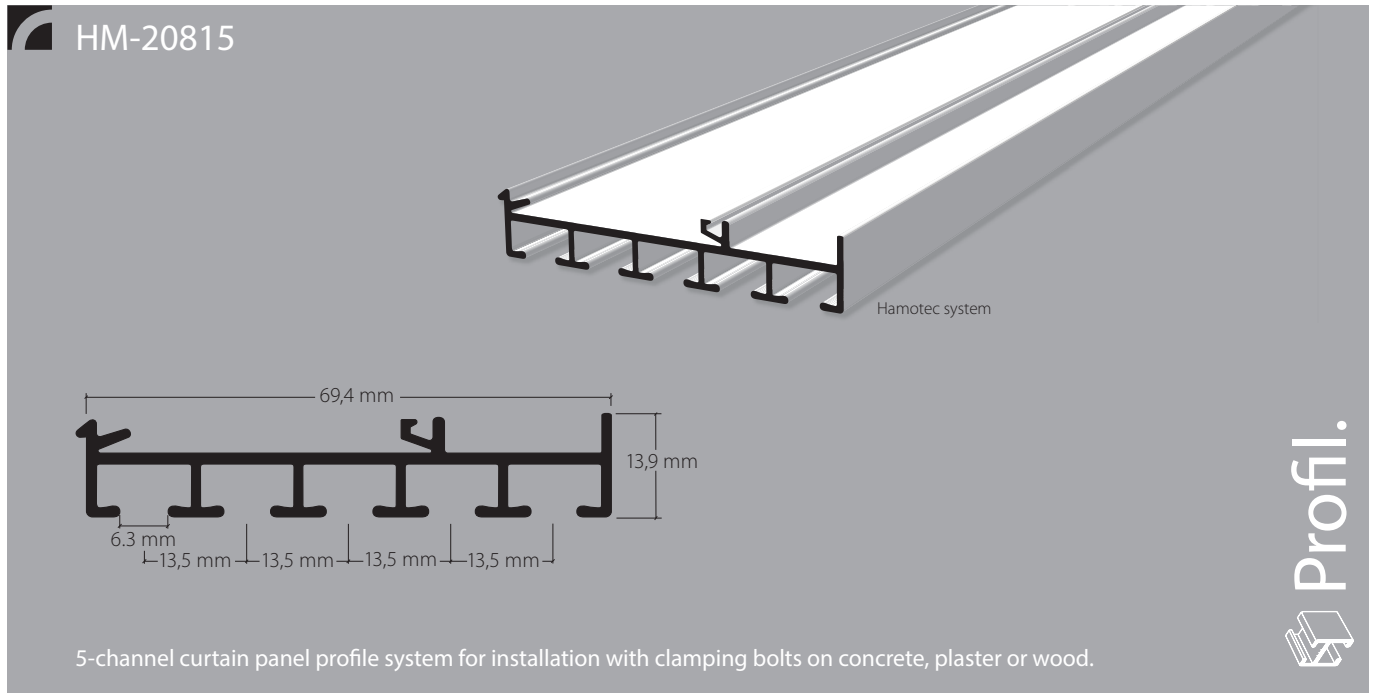

Panel curtain profile system with "maxi" channel, 5-channel

Aluminium, natural anodised

Aluminium, white, RAL 9016

Stock lengths of 4 m and 6 m

"maxi" accessories

Installation accessories

Services

Made-to-measure including opening/insert

This profile cannot be bent, but can be mitred.

Installation

Installation on concrete

Clamping bolt

Clip

Fixings approx. every 40-50 cm

Wall installation with Rail-Line bracket

Article description	Order no.
---------------------	-----------

**Panel curtain profile system with "maxi" channel, 5-channel**

Aluminium, natural anodised 20815.10

Aluminium, white, RAL 9016 20815.20

Stock lengths of 4 m and 6 m

Made-to-measure + 20%

**Side cap S20813/S20815**  
for panel curtain rail HM-20813/20815