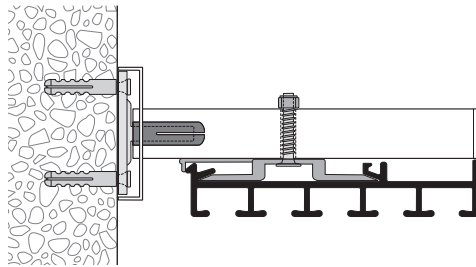

This profile cannot be bent, but can be mitred.

Installation

Installation on concrete

Clamping bolt

Clip

Fixings approx. every 40-50 cm

Wall installation with Rail-Line bracket

Article description	Order no.
---------------------	-----------

**Panel curtain profile system with "maxi" channel, 5-channel**

Aluminium, natural anodised 20815.10

Aluminium, white, RAL 9016 20815.20

Stock lengths of 4 m and 6 m

Made-to-measure + 20%

**Side cap S20813/S20815**  
for panel curtain rail HM-20813/20815

Plastic, grey 21034.14

Plastic, white 21034.20

**Installation of clamping bolt, white plastic** 21039.20  
for panel curtain rails HM-20805/815

**Installation clip, metal** 21035  
for panel curtain rails HM-20805/815

**Profile connector, spring steel** 21028  
for panel curtain rails HM-20805/815

Article description

Order no.

**Rail-Line wall bracket, aluminium, undrilled**  
including bracket cap, wall cover, installation plate,  
brass sleeve, fully assembled