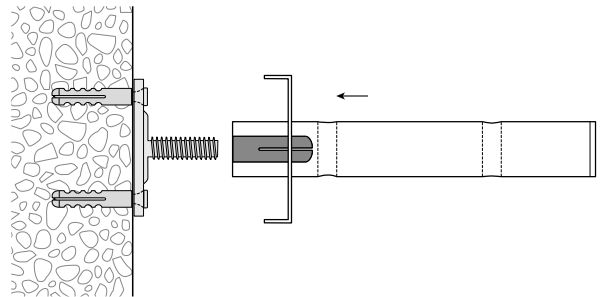

Installation instructions, see next page

Installation

Wall installation with Rail-Line bracket

Fixings approx. every 40 cm

	Article description	Order no.
	<p>Curtain profile and picture rail with "maxi"/"sixo" channel</p> <p>Aluminium, natural anodised</p> <p>Aluminium, white, RAL 9016</p>	<p>20300.10</p> <p>20300.20</p>
	<p>Stock lengths of 6 m</p>	<p>Made-to-measure + 20%</p>
	<p>Wall installation clip 3 mm</p> <p>Plastic, white</p>	<p>21303.20</p>
	<p>Ceiling bracket 25 mm</p> <p>Plastic, white</p>	<p>21304.20</p>
	<p>Wall installation bracket 26 mm</p> <p>Plastic, white</p>	<p>21305.20</p>
	<p>Universal installation bracket 30 mm</p> <p>Plastic, white</p>	<p>21302.20</p>
	<p>Profile connector V300, 70 mm</p> <p>Plastic, white</p>	<p>21309.20</p>
	<p>Side cap S20300</p> <p>Plastic, grey</p>	<p>21308.14</p>
	<p>Plastic, white</p>	<p>21308.20</p>
	<p>Eyelet roller with shaft</p>	<p>25287</p>
	<p>Eyelet roller with rotatable eyelet</p>	<p>25288</p>