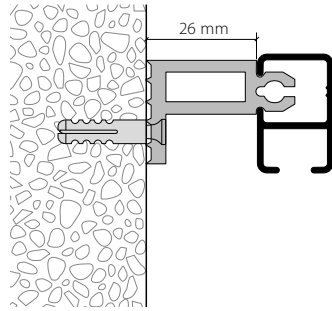

Installation instructions, see next page

Installation

Wall installation with Rail-Line bracket

Fixings approx. every 40 cm

	Article description	Order no.
	<p>Curtain profile and picture rail with "maxi"/"sixo" channel</p> <p>Aluminium, natural anodised</p> <p>Aluminium, white, RAL 9016</p>	<p>20300.10</p> <p>20300.20</p>
	<p>Stock lengths of 6 m</p>	<p>Made-to-measure + 20%</p>
	<p>Wall installation clip 3 mm</p> <p>Plastic, white</p>	<p>21303.20</p>
	<p>Ceiling bracket 25 mm</p> <p>Plastic, white</p>	<p>21304.20</p>
	<p>Wall installation bracket 26 mm</p> <p>Plastic, white</p>	<p>21305.20</p>
	<p>Universal installation bracket 30 mm</p> <p>Plastic, white</p>	<p>21302.20</p>
	<p>Profile connector V300, 70 mm</p> <p>Plastic, white</p>	<p>21309.20</p>
	<p>Side cap S20300</p> <p>Plastic, grey</p>	<p>21308.14</p>
	<p>Plastic, white</p>	<p>21308.20</p>
	<p>Eyelet roller with shaft</p>	<p>25287</p>
	<p>Eyelet roller with rotatable eyelet</p>	<p>25288</p>