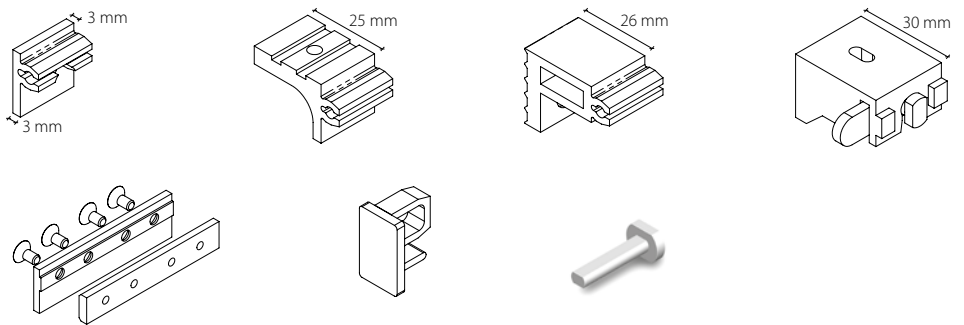

Installation accessories

Services

Made-to-measure including opening

Installation instructions, see next page