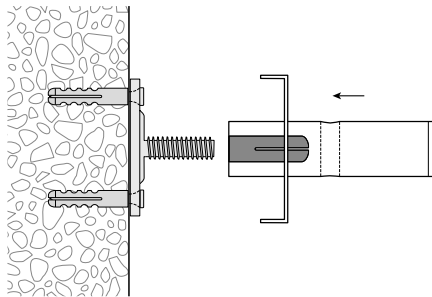

Installation instructions, see next page

Installation

Wall installation with Rail-Line bracket

Fixings approx. every 40 cm

	Article description	Order no.
	<p>Curtain profile and picture rail with "maxi"/"sixo" channel</p> <p>Aluminium, natural anodised</p> <p>Aluminium, white, RAL 9016</p>	<p>20300.10</p> <p>20300.20</p>
	<p>Stock lengths of 6 m</p>	<p>Made-to-measure + 20%</p>
	<p>Wall installation clip 3 mm</p> <p>Plastic, white</p>	<p>21303.20</p>
	<p>Ceiling bracket 25 mm</p> <p>Plastic, white</p>	<p>21304.20</p>
	<p>Wall installation bracket 26 mm</p> <p>Plastic, white</p>	<p>21305.20</p>
	<p>Universal installation bracket 30 mm</p> <p>Plastic, white</p>	<p>21302.20</p>
	<p>Profile connector V300, 70 mm</p> <p>Plastic, white</p>	<p>21309.20</p>
	<p>Side cap S20300</p> <p>Plastic, grey</p>	<p>21308.14</p>
	<p>Plastic, white</p>	<p>21308.20</p>
	<p>Eyelet roller with shaft</p>	<p>25287</p>
	<p>Eyelet roller with rotatable eyelet</p>	<p>25288</p>