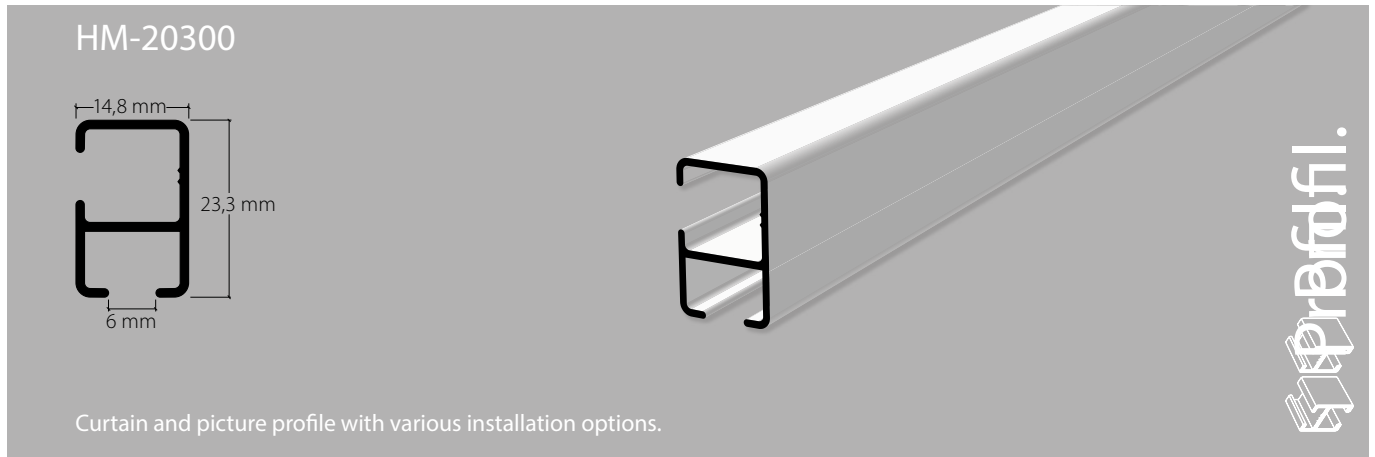

Curtain profile and picture rail with "maxi" / "sixo" channel

Aluminium, natural anodised

Aluminium, white, RAL 9016

Stock lengths of 6 m

"maxi" accessories

Installation accessories

Services

Made-to-measure including opening

Installation instructions, see next page

Installation

Wall installation with Rail-Line bracket

Fixings approx. every 40 cm

	Article description	Order no.
	<p>Curtain profile and picture rail with "maxi"/"sixo" channel</p> <p>Aluminium, natural anodised</p> <p>Aluminium, white, RAL 9016</p>	<p>20300.10</p> <p>20300.20</p>
	<p>Stock lengths of 6 m</p>	<p>Made-to-measure + 20%</p>
	<p>Wall installation clip 3 mm</p> <p>Plastic, white</p>	<p>21303.20</p>
	<p>Ceiling bracket 25 mm</p> <p>Plastic, white</p>	<p>21304.20</p>
	<p>Wall installation bracket 26 mm</p> <p>Plastic, white</p>	<p>21305.20</p>
	<p>Universal installation bracket 30 mm</p> <p>Plastic, white</p>	<p>21302.20</p>
	<p>Profile connector V300, 70 mm</p> <p>Plastic, white</p>	<p>21309.20</p>
	<p>Side cap S20300</p> <p>Plastic, grey</p>	<p>21308.14</p>
	<p>Plastic, white</p>	<p>21308.20</p>
	<p>Eyelet roller with shaft</p>	<p>25287</p>
	<p>Eyelet roller with rotatable eyelet</p>	<p>25288</p>

	Article description	Order no.
	Picture set, max. 10 kg load-bearing capacity Length 150 cm	21100

Bending service
Plan view (seen from above). State room side.

Radii: from 120 to 200 mm

95.20300.1

Radii: up to 500 mm