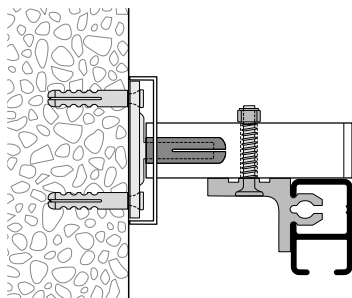

Installation instructions, see next page

Installation

Wall installation with Rail-Line bracket

Fixings approx. every 40 cm

	Article description	Order no.
	<p>Curtain profile and picture rail with "maxi"/"sixo" channel</p> <p>Aluminium, natural anodised</p> <p>Aluminium, white, RAL 9016</p>	<p>20300.10</p> <p>20300.20</p>
	<p>Stock lengths of 6 m</p>	<p>Made-to-measure + 20%</p>
	<p>Wall installation clip 3 mm</p> <p>Plastic, white</p>	<p>21303.20</p>
	<p>Ceiling bracket 25 mm</p> <p>Plastic, white</p>	<p>21304.20</p>
	<p>Wall installation bracket 26 mm</p> <p>Plastic, white</p>	<p>21305.20</p>
	<p>Universal installation bracket 30 mm</p> <p>Plastic, white</p>	<p>21302.20</p>
	<p>Profile connector V300, 70 mm</p> <p>Plastic, white</p>	<p>21309.20</p>
	<p>Side cap S20300</p> <p>Plastic, grey</p>	<p>21308.14</p>
	<p>Plastic, white</p>	<p>21308.20</p>
	<p>Eyelet roller with shaft</p>	<p>25287</p>
	<p>Eyelet roller with rotatable eyelet</p>	<p>25288</p>