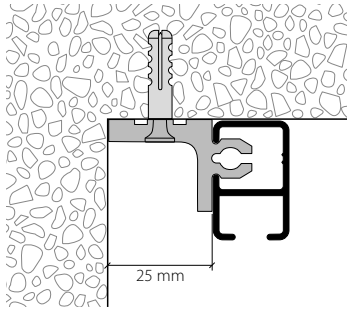

Installation instructions, see next page

Installation

Wall installation with Rail-Line bracket

Fixings approx. every 40 cm

	Article description	Order no.
	<p>Curtain profile and picture rail with "maxi"/"sixo" channel</p> <p>Aluminium, natural anodised</p> <p>Aluminium, white, RAL 9016</p>	<p>20300.10</p> <p>20300.20</p>
	<p>Stock lengths of 6 m</p>	<p>Made-to-measure + 20%</p>
	<p>Wall installation clip 3 mm</p> <p>Plastic, white</p>	<p>21303.20</p>
	<p>Ceiling bracket 25 mm</p> <p>Plastic, white</p>	<p>21304.20</p>
	<p>Wall installation bracket 26 mm</p> <p>Plastic, white</p>	<p>21305.20</p>
	<p>Universal installation bracket 30 mm</p> <p>Plastic, white</p>	<p>21302.20</p>
	<p>Profile connector V300, 70 mm</p> <p>Plastic, white</p>	<p>21309.20</p>
	<p>Side cap S20300</p> <p>Plastic, grey</p>	<p>21308.14</p>
	<p>Plastic, white</p>	<p>21308.20</p>
	<p>Eyelet roller with shaft</p>	<p>25287</p>
	<p>Eyelet roller with rotatable eyelet</p>	<p>25288</p>