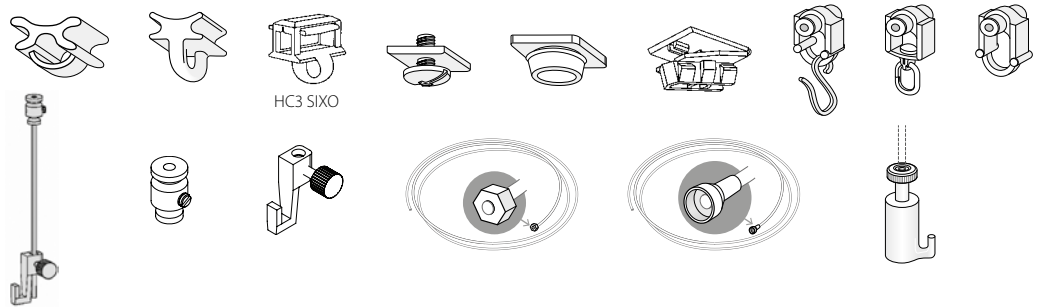

Curtain profile and picture rail with "maxi" / "sixo" channel

Aluminium, natural anodised

Aluminium, white, RAL 9016

Stock lengths of 6 m

"maxi" accessories

Installation accessories

Services

Made-to-measure including opening

Installation instructions, see next page