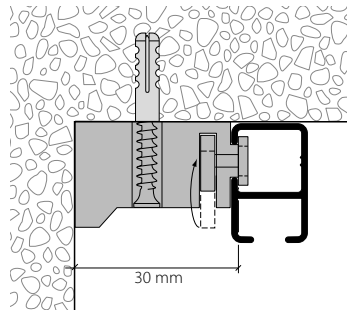

Installation instructions, see next page

Installation

Wall installation with Rail-Line bracket

Fixings approx. every 40 cm

	Article description	Order no.
	<p>Curtain profile and picture rail with "maxi"/"sixo" channel</p> <p>Aluminium, natural anodised</p> <p>Aluminium, white, RAL 9016</p>	<p>20300.10</p> <p>20300.20</p>
	<p>Stock lengths of 6 m</p>	<p>Made-to-measure + 20%</p>
	<p>Wall installation clip 3 mm</p> <p>Plastic, white</p>	<p>21303.20</p>
	<p>Ceiling bracket 25 mm</p> <p>Plastic, white</p>	<p>21304.20</p>
	<p>Wall installation bracket 26 mm</p> <p>Plastic, white</p>	<p>21305.20</p>
	<p>Universal installation bracket 30 mm</p> <p>Plastic, white</p>	<p>21302.20</p>
	<p>Profile connector V300, 70 mm</p> <p>Plastic, white</p>	<p>21309.20</p>
	<p>Side cap S20300</p> <p>Plastic, grey</p>	<p>21308.14</p>
	<p>Plastic, white</p>	<p>21308.20</p>
	<p>Eyelet roller with shaft</p>	<p>25287</p>
	<p>Eyelet roller with rotatable eyelet</p>	<p>25288</p>