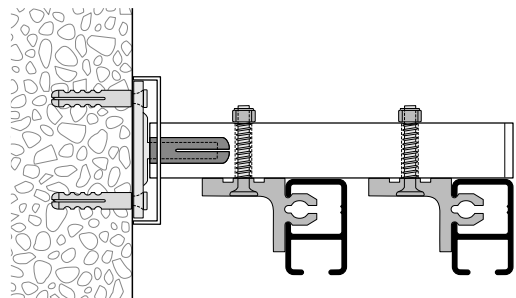

Installation instructions, see next page

Installation

Wall installation with Rail-Line bracket

Fixings approx. every 40 cm

	Article description	Order no.
	<p>Curtain profile and picture rail with "maxi"/"sixo" channel</p> <p>Aluminium, natural anodised</p> <p>Aluminium, white, RAL 9016</p>	<p>20300.10</p> <p>20300.20</p>
	<p>Stock lengths of 6 m</p>	<p>Made-to-measure + 20%</p>
	<p>Wall installation clip 3 mm</p> <p>Plastic, white</p>	<p>21303.20</p>
	<p>Ceiling bracket 25 mm</p> <p>Plastic, white</p>	<p>21304.20</p>
	<p>Wall installation bracket 26 mm</p> <p>Plastic, white</p>	<p>21305.20</p>
	<p>Universal installation bracket 30 mm</p> <p>Plastic, white</p>	<p>21302.20</p>
	<p>Profile connector V300, 70 mm</p> <p>Plastic, white</p>	<p>21309.20</p>
	<p>Side cap S20300</p> <p>Plastic, grey</p>	<p>21308.14</p>
	<p>Plastic, white</p>	<p>21308.20</p>
	<p>Eyelet roller with shaft</p>	<p>25287</p>
	<p>Eyelet roller with rotatable eyelet</p>	<p>25288</p>